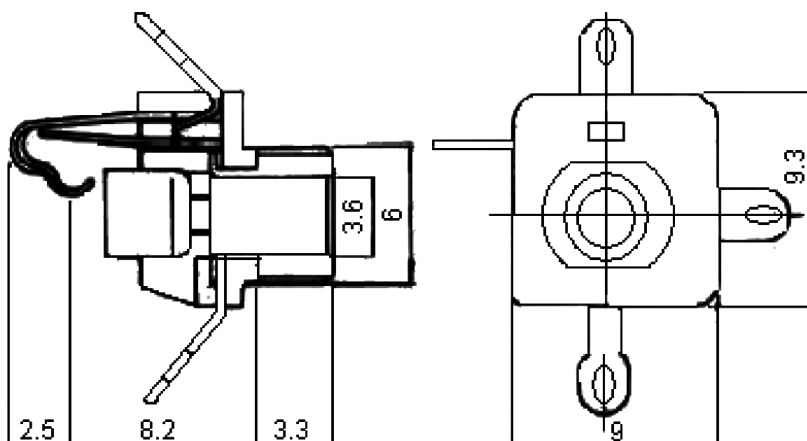

Socket

3.5mm Jack

pro-SIGNAL

Features:

- Closed Circuit
- Chassis Mounting

Specifications:

Connector Type	: RCA / Phono
No. of Contacts	: 3
Gender	: Receptacle
Contact Termination	: Solder
Pin Size	: 3.5mm
Colour	: Black
Connector Mounting Orientation	: Panel
Mounting Type	: Chassis

Dimensions : Millimetres

Part Number Table

Description	Part Number
Socket, 3.5mm Jack	MJ-083

Important Notice : This data sheet and its contents (the "Information") belong to the members of the Premier Farnell group of companies (the "Group") or are licensed to it. No licence is granted for the use of it other than for information purposes in connection with the products to which it relates. No licence of any intellectual property rights is granted. The Information is subject to change without notice and replaces all data sheets previously supplied. The Information supplied is believed to be accurate but the Group assumes no responsibility for its accuracy or completeness, any error in or omission from it or for any use made of it. Users of this data sheet should check for themselves the Information and the suitability of the products for their purpose and not make any assumptions based on information included or omitted. Liability for loss or damage resulting from any reliance on the Information or use of it (including liability resulting from negligence or where the Group was aware of the possibility of such loss or damage arising) is excluded. This will not operate to limit or restrict the Group's liability for death or personal injury resulting from its negligence. pro-SIGNAL is the registered trademark of the Group. © Premier Farnell plc 2012.