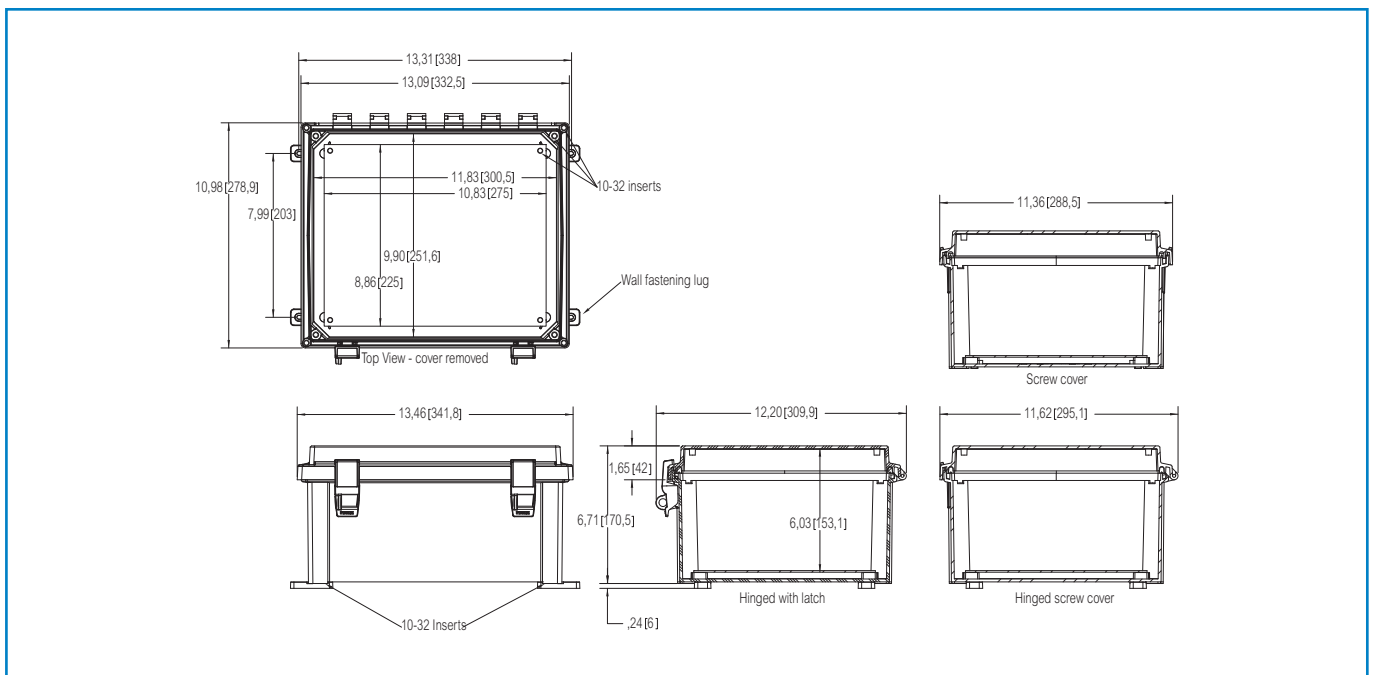

**ARCA AR12106CHL**

Sample photo

**Order symbol:** AR12106CHL  
**Product nbr:** 8561024  
**Description:** PC Enclosure  
**Remarks:** Hinged opaque cover w/Plastic quick release latch

**EAN:** 6418074066930  
**EI. number:**  
 Finland:  
 Norway:

Including: Hinged cover base with 10-32 brass inserts, latched cover with formed in place PUR gasket, and stainless hinge pin. Quick release latches. (Latch options available.) Enclosure mounting foot kit. Accessory 10-32 screws for panel mounting.

Dimensions:		Length	Width	Height	Rating:
<b>mm:</b>		305	254	152	Ingress Protection (EN 60529): IP 66/67
<b>inch:</b>		12.0	10.0	6.0	Impact Resistance (EN 62262): IK 08/07
Materials:					
<b>Material:</b>		Polycarbonate			
<b>Base colour:</b>		RAL 7035			
<b>Cover colour:</b>		RAL 7035			
<b>Cover screws material:</b>		Stainless steel			
<b>Gasket material:</b>		Polyurethane			
Temperatures:					
<b>Short term:</b>		-40 ... 140 °C			
<b>Continuous:</b>		-40 ... 80 °C			
<b>Short term:</b>		-40 ... 284 °F			
<b>Continuous:</b>		-40 ... 175 °F			
Accessories:					
ABP1210		Painted Steel Back Panel			
ALBP1210		Aluminum Back Panel			
ADFP1210		Dead Front Panel w/ screws			
ASP1210		Aluminum Swing Panel			
ASPK1210		Swing Panel Kit incl. Panel			
ASPHK12		Swing Panel Kit w/o Panel			
AMFL10		10" Mounting Flange Set			
					Certificates:
					Underwriters Laboratories