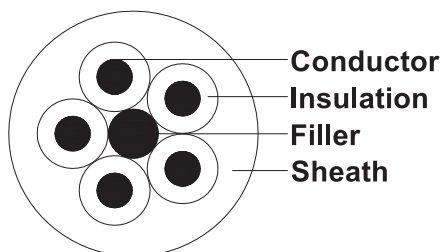

PVC Insulated Mains Cable

pro-POWER

Series - 3185Y

Description

5 Core Plain Annealed Copper Wire, Filler, PVC Insulation, PVC Sheath

Application

Power supply wire, suitable for indoor small electrical instrument, or general in portable tool

Construction:

Insulation \ Sheath material : PVC
Filler Material : PVC
Insulation Colour : Blue, Brown, Yellow/Green Stripe
Sheath Colour : Black
Voltage Test : Core to Core : 1,500V AC / 1min
Voltage Rating : 300/500V
Operating Temperature : -15°C to +70°C

Diagram:

Specification Table:

Type	CSA	Stranding	Inner Diameter	Outer Diameter	Min. Bend Radius	Nominal DC resistance	Current Rating
3185Y-0.75	0.75mm²	24/0.2mm	2.3mm	8.4mm	84mm	26Ω/km	6A
3185Y-1	1mm²	32/0.2mm	2.5mm	8.8mm	88mm	19.5Ω/km	10A
3185Y-1.5	1.5mm²	30/0.25mm	2.9mm	10.2mm	102mm	13.3Ω/km	15A
3185Y-2.5	2.5mm²	50/0.25mm	3.7mm	12.5mm	125mm	7.98Ω/km	20A