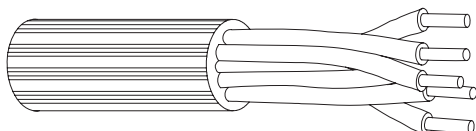

PVC Insulated Mains Cable

pro-POWER

Series - 3185Y

Description

5 Core Plain Annealed Copper Wire, Filler, PVC Insulation, PVC Sheath

Application

Power supply wire, suitable for indoor small electrical instrument, or general in portable tool

Construction:

Insulation \ Sheath material : PVC
Filler Material : PVC
Insulation Colour : Blue, Brown, Yellow/Green Stripe
Sheath Colour : Black
Voltage Test : Core to Core : 1,500V AC / 1min
Voltage Rating : 300/500V
Operating Temperature : -15°C to +70°C

Diagram:

Specification Table:

Type	CSA	Stranding	Inner Diameter	Outer Diameter	Min. Bend Radius	Nominal DC resistance	Current Rating
3185Y-0.75	0.75mm²	24/0.2mm	2.3mm	8.4mm	84mm	26Ω/km	6A
3185Y-1	1mm²	32/0.2mm	2.5mm	8.8mm	88mm	19.5Ω/km	10A
3185Y-1.5	1.5mm²	30/0.25mm	2.9mm	10.2mm	102mm	13.3Ω/km	15A
3185Y-2.5	2.5mm²	50/0.25mm	3.7mm	12.5mm	125mm	7.98Ω/km	20A