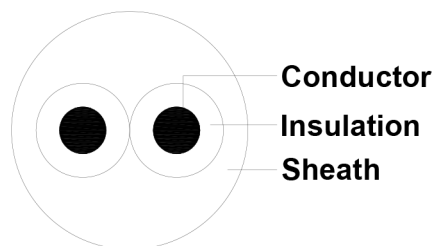

Series - 3182Y

Description

2 Core Plain Annealed Copper Wire, PVC Insulation, PVC Sheath

Application

Power supply wire, suitable for indoor small electrical instrument, or general in portable tool

Construction:

Insulation \ Sheath material : PVC
Insulation Colour : Blue, Brown

Voltage Test : Core to Core : 1,500V AC / 1min
Voltage Rating : 300/500V
Operating Temperature : -15°C to +70°C

Diagram:

Specification Table:

Series - 3183Y

Description

3 Core Plain Annealed Copper Wire, PVC Insulation, PVC Sheath

Application

Power supply wire, suitable for indoor small electrical instrument, or general in portable tool

Construction: