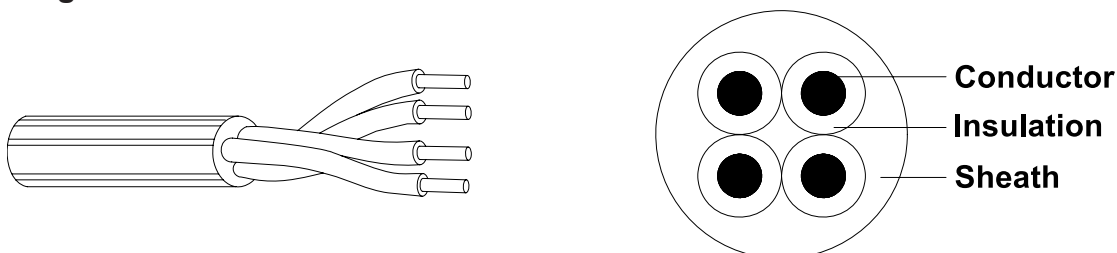

Series - 3184Y

Description

4 Core Plain Annealed Copper Wire, PVC Insulation, PVC Sheath

Application

Power supply wire, suitable for indoor small electrical instrument, or general in portable tool

Construction:

Insulation \ Sheath material : PVC
Insulation Colour : Grey, Brown, Black, Yellow/Green Stripe
Sheath Colour : Black
Voltage Test : Core to Core : 1,500V AC / 1min
Voltage Rating : 300/500V
Operating Temperature : -15°C to +70°C

Diagram:

Specification Table:

Type	CSA	Stranding	Inner Diameter	Outer Diameter	Min. Bend Radius	Nominal DC resistance	Current Rating
3184Y-0.75	0.75mm²	24/0.2mm	2.3mm	7.7mm	77mm	26Ω/km	6A
3184Y-1	1mm²	32/0.2mm	2.5mm	8.5mm	85mm	19.5Ω/km	10A
3184Y-1.5	1.5mm²	30/0.25mm	2.9mm	8.9mm	89mm	13.3Ω/km	15A
3184Y-2.5	2.5mm²	50/0.25mm	3.7mm	11mm	110mm	7.98Ω/km	20A