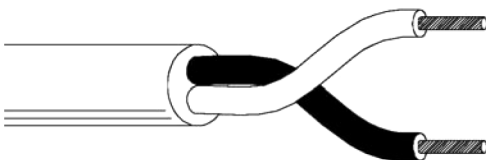

Diagram:

Specification Table:

Type	CSA	Stranding	Inner Diameter	Outer Diameter	Min. Bend Radius	Nominal DC resistance	Current Rating
3182Y-0.5	0.5mm²	16/0.2mm	2.2mm	6.2mm	62mm	39Ω/km	3A
3182Y-0.75	0.75mm²	24/0.2mm	2.3mm	6.35mm	64mm	26Ω/km	6A
3182Y-1	1mm²	32/0.2mm	2.5mm	6.4mm	64mm	19.5Ω/km	10A
3182Y-1.5	1.5mm²	30/0.25mm	2.9mm	7.4mm	74mm	13.3Ω/km	15A
3182Y-2.5	2.5mm²	50/0.25mm	3.7mm	9.4mm	94mm	7.98Ω/km	30A