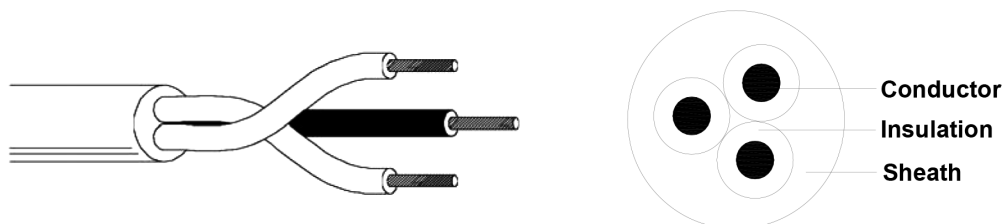

Series - 3183Y

Description

3 Core Plain Annealed Copper Wire, PVC Insulation, PVC Sheath

Application

Power supply wire, suitable for indoor small electrical instrument, or general in portable tool

Construction:

Insulation \ Sheath material : PVC
Insulation Colour : Blue, Brown, Yellow/Green Stripe
Voltage Test : Core to Core : 1,500V AC / 1min
Voltage Rating : 300/500V
Operating Temperature : -15°C to +70°C

Diagram: