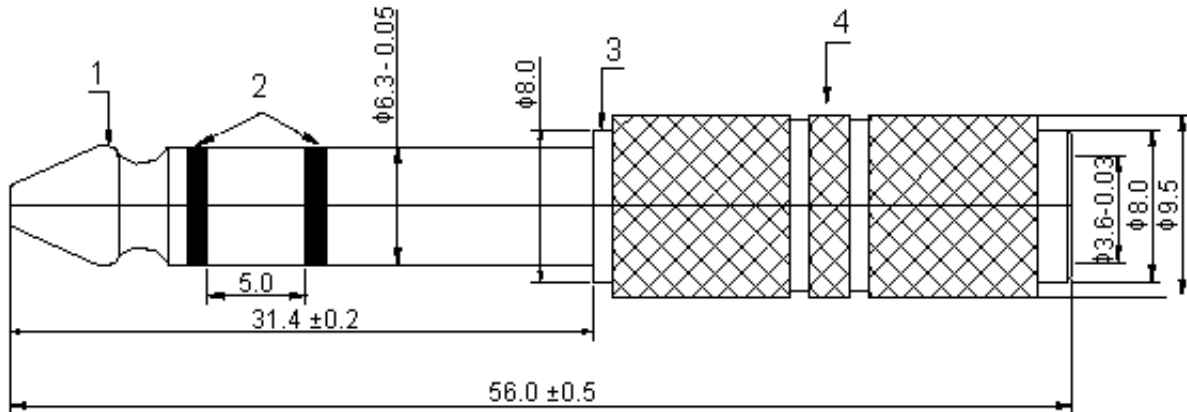

Specifications:

Connector Type	: Audio, Video
Convert From Connector	: 1/4" Stereo Jack
Convert From Gender	: Plug
Convert From Positions	: 3
Convert To Connector	: 3.5mm Stereo Jack
Convert To Gender	: Receptacle
Body Style	: Straight Adaptor
Connector Type A	: 3.5mm S Jack Socket
Connector Type B	: 6.35mm Stereo Jack Plug
Contact Material	: Zinc
Contact Plating	: Nickel

Dimensions : Millimetres

Item	Description	Material	Plating
1	6.3mm Head	Zn	Ni
2	Insulator	POM	-
3	Boolg	Cu	Ni
4	Cover		

Part Number Table

Description	Part Number
Adaptor, 6.35 S Plug to 3.5 S SKT	AR70712