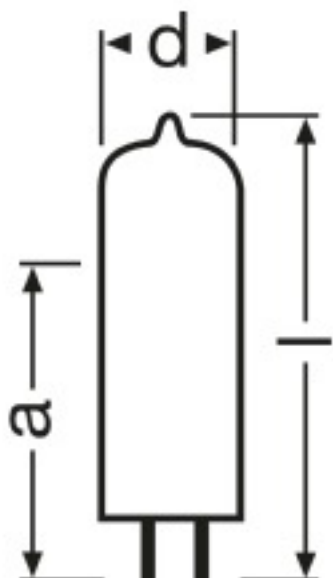

20 W 6 V

Low-voltage halogen lamps without reflector

Product features

- Xenon instead of krypton as the filler gas (XENOPHOT HLX versions)
- Luminous flux up to 10 % higher with same power consumption (XENOPHOT HLX versions)

Technical data

Electrical data

Nominal wattage	20 W
Nominal voltage	6 V

Light technical data

Nominal luminous flux	460 lm
Luminous flux	480 lm

Dimensions & weight

Diameter	9.0 mm
Light center length (LCL)	19.5 mm
Length	31.0 mm
Filament diameter	0.8 mm

Product line drawing

Base

Lifespan

Lifespan	100 h
----------	-------

Additional product data

Base (standard designation)	G4
-----------------------------	----

Country specific categorizations

Order reference	64250 HLX
-----------------	-----------