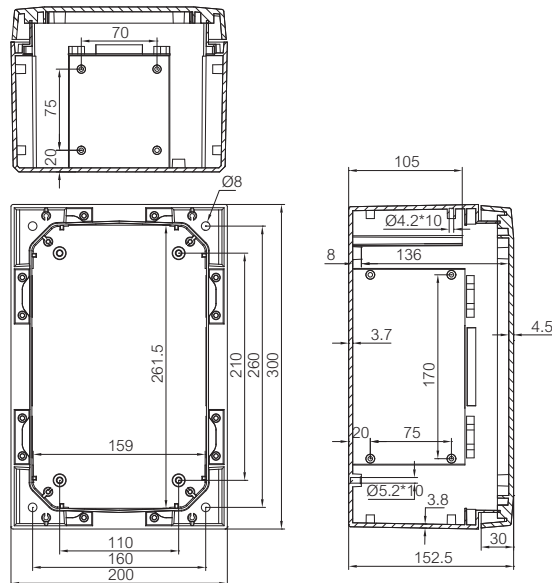

ARCA 203015

Sample photo

Order symbol: ARCA 203015
Product nbr: 8120020
Description: Cabinet, PC
Remarks: Grey cover, 1-point locking, hinges on the short side

EAN: 6418074079312
EI. number:
Finland: 3423117
Denmark: 8212091184
Sweden: 2500109
Norway:

Including: Cabinet base, door with PUR gasket, mounting plate, screws for mounting plate. 3mm double bit lock(s) with key.
S versions with swinghandle 3-point locking system. F versions with flange opening. Door guide included.

Dimensions:		Length	Width	Height	Rating:
mm:		200	300	150	Ingress Protection (EN 60529): IP 66
inch:		7.9	11.8	5.9	Impact Resistance (EN 62262): IK 10 +35°C /IK 08 -25°C
Materials:					
Material:		Polycarbonate			Electrical insulation: Totally insulated
Base colour:		RAL 7035			Halogen free (DIN/VDE 0472, Part 815): Yes
Cover colour:		RAL 7035			UV resistance: UL 508
Gasket material:		PUR			Glow Wire Test (IEC 695-2-1) °C: 960
Temperatures:					
Short term:		-40 ... 120 °C			Certificates: Fimko
Continuous:		-40 ... 80 °C			
Short term:		-40 ... 250 °F			
Continuous:		-40 ... 175 °F			
Accessories:					
MPS ARCA 3020		Mounting plate			
MPP ARCA 3020		Mounting plate perforated			
MPX ARCA 3020		Mounting plate			
DRS ARCA 203015		DIN rail frame set			
PMK ARCA 30		Pole mounting kit			

ARCA 300x200x150

ARCA 200x300x150