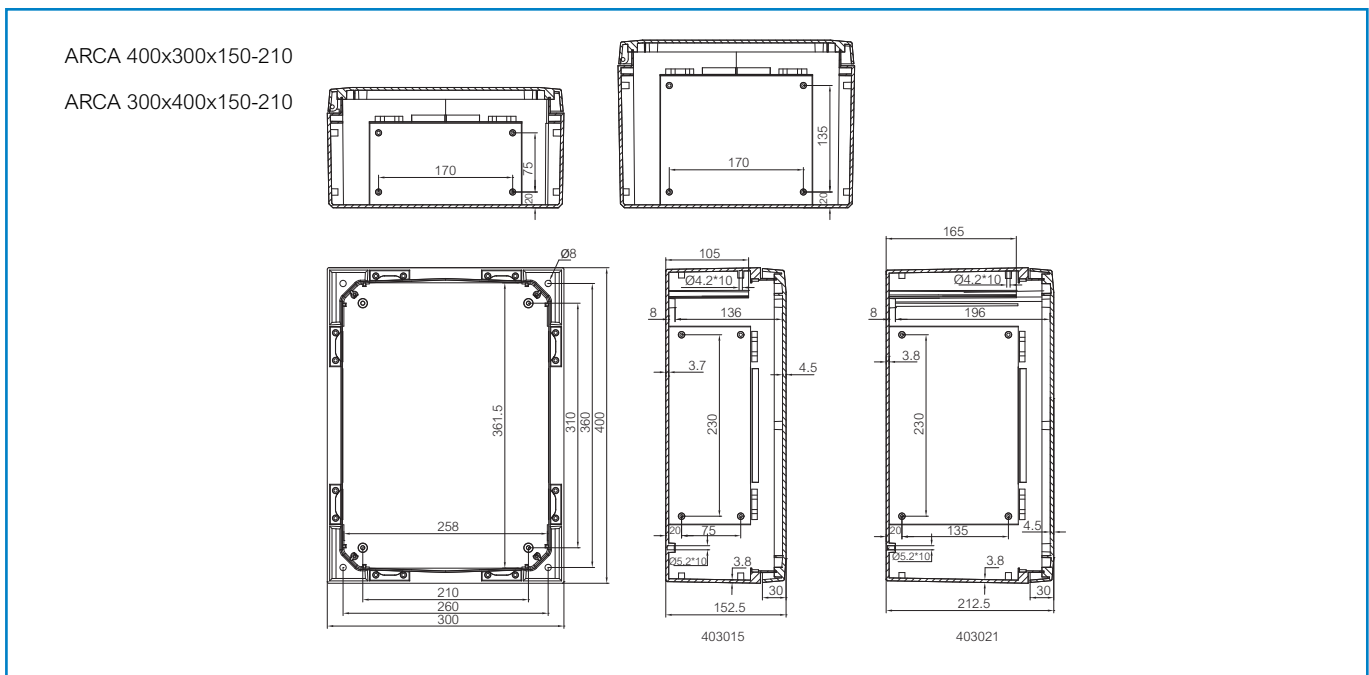

**ARCA 304021**

Sample photo

**Order symbol:** ARCA 304021  
**Product nbr:** 8120023  
**Description:** Cabinet, PC  
**Remarks:** Grey cover, 2-point locking, hinges on the short side

**EAN:** 6418074079343  
**EI. number:**  
 Finland: 3423120  
 Denmark: 8212091210  
 Sweden: 2500113  
 Norway:

Including: Cabinet base, door with PUR gasket, mounting plate, screws for mounting plate. 3mm double bit lock(s) with key.  
 S versions with swinghandle 3-point locking system. F versions with flange opening. Door guide included.

Dimensions:		Length	Width	Height	Rating:
<b>mm:</b>		300	400	210	Ingress Protection (EN 60529): IP 66
<b>inch:</b>		11.8	15.7	8.3	Impact Resistance (EN 62262): IK 10 +35°C /IK 08 -25°C
<b>Materials:</b>					
<b>Material:</b>		Polycarbonate			
<b>Base colour:</b>		RAL 7035			
<b>Cover colour:</b>		RAL 7035			
<b>Gasket material:</b>		PUR			
<b>Temperatures:</b>					
<b>Short term:</b>		-40 ... 120 °C			
<b>Continuous:</b>		-40 ... 80 °C			
<b>Short term:</b>		-40 ... 250 °F			
<b>Continuous:</b>		-40 ... 175 °F			
<b>Accessories:</b>					
MPS ARCA 4030		Mounting plate			
MPP ARCA 4030		Mounting plate perforated			
MPX ARCA 4030		Mounting plate			
DRS ARCA 304015		DIN rail frame set			
DRS ARCA 304021		DIN rail frame set			
PMK ARCA 40		Pole mounting kit			
<b>Certificates:</b>					
Fimko					