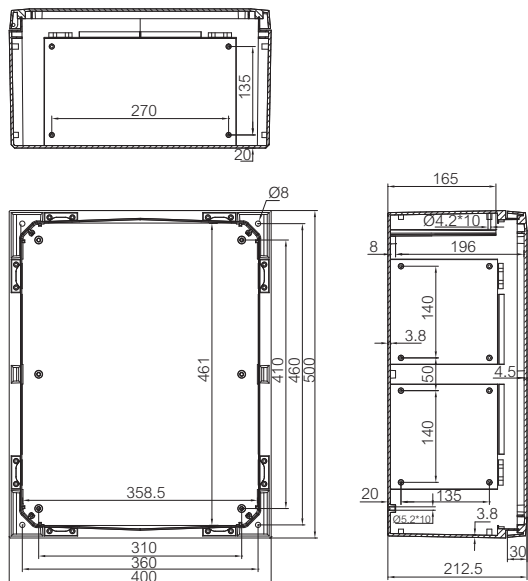

**ARCA 405021**

Sample photo

**Order symbol:** ARCA 405021  
**Product nbr:** 8120025  
**Description:** Cabinet, PC  
**Remarks:** Grey cover, 2-point locking, hinges on the short side

**EAN:** 6418074079367  
**EI. number:**  
 Finland: 3423123  
 Denmark: 8212091236  
 Sweden: 2500115  
 Norway:

Including: Cabinet base, door with PUR gasket, mounting plate, screws for mounting plate. 3mm double bit lock(s) with key.  
 S versions with swinghandle 3-point locking system. F versions with flange opening. Door guide included.

Dimensions:		Length	Width	Height	Rating:
<b>mm:</b>		400	500	210	Ingress Protection (EN 60529): IP 66
<b>inch:</b>		15.7	19.7	8.3	Impact Resistance (EN 62262): IK 10 +35°C /IK 08 -25°C
Materials:					
<b>Material:</b>		Polycarbonate			
<b>Base colour:</b>		RAL 7035			
<b>Cover colour:</b>		RAL 7035			
<b>Gasket material:</b>		PUR			
Temperatures:					
<b>Short term:</b>		-40 ... 120 °C			
<b>Continuous:</b>		-40 ... 80 °C			
<b>Short term:</b>		-40 ... 250 °F			
<b>Continuous:</b>		-40 ... 175 °F			
Accessories:					
MPS ARCA 5040		Mounting plate			
MPP ARCA 5040		Mounting plate perforated			
MPX ARCA 5040		Mounting plate			
DRS ARCA 405021		DIN rail frame set			
PMK ARCA 50		Pole mounting kit			
Certificates:		Fimko			

ARCA 500x400x210

ARCA 400x500x210