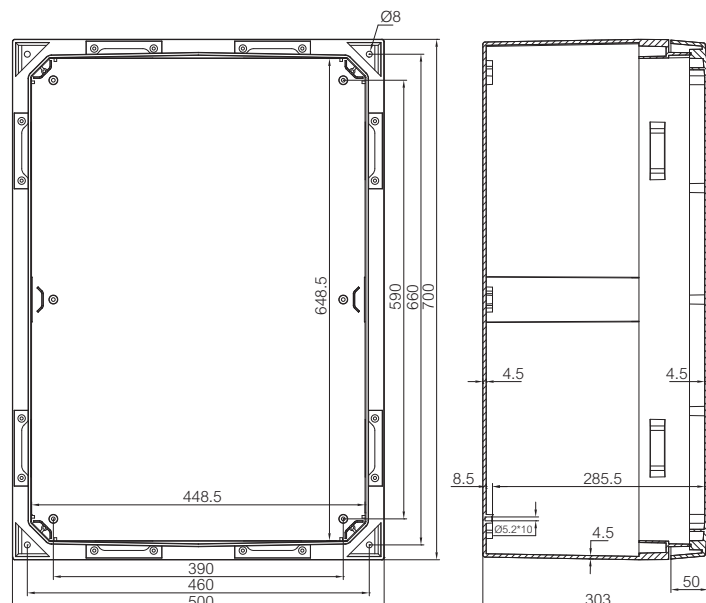

Order symbol: ARCA 507030
Product nbr: 8120031
Description: Cabinet, PC
Remarks: Grey cover, 2-point locking, hinges on the short side

EAN: 6418074086006
EI. number:
Finland: 3424062
Denmark: 8212095384
Sweden: 2500119
Norway:

Including: Cabinet base, door with PUR gasket, mounting plate, screws for mounting plate. 3mm double bit lock(s) with key.
S versions with swinghandle 3-point locking system. F versions with flange opening. Door guide included.

Dimensions:		Length	Width	Height	Rating:
mm:		500	700	300	Ingress Protection (EN 60529): IP 66
inch:		19.7	27.6	11.8	Impact Resistance (EN 62262): IK 10 +35°C /IK 08 -25°C
Materials:					Electrical insulation: Totally insulated
Material:		Polycarbonate			Halogen free (DIN/VDE 0472, Part 815): Yes
Base colour:		RAL 7035			UV resistance: UL 508
Cover colour:		RAL 7035			Glow Wire Test (IEC 695-2-1) °C: 960
Gasket material:		PUR			Certificates:
Temperatures:					Fimko
Short term:		-40 ... 120 °C			
Continuous:		-40 ... 80 °C			
Short term:		-40 ... 250 °F			
Continuous:		-40 ... 175 °F			
Accessories:					
MPS ARCA 7050		Mounting plate			
MPP ARCA 7050		Mounting plate perforated			
MPX ARCA 7050		Mounting plate			
DRS ARCA 507030		DIN rail frame set			
PMK ARCA 70		Pole mounting kit			

ARCA 700x500x300
ARCA 500x700x300