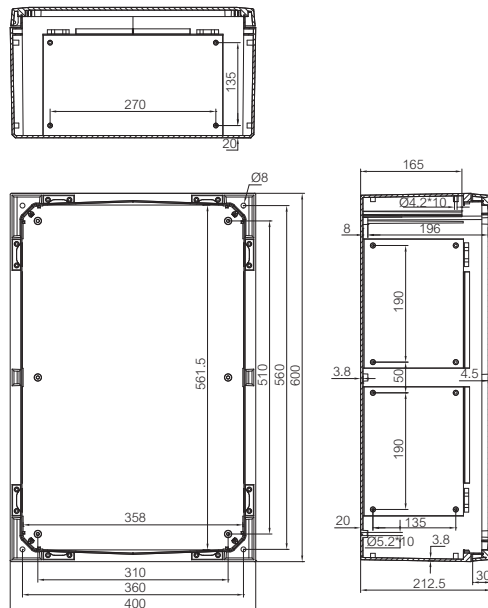

ARCA 604021

Order symbol: ARCA 604021
Product nbr: 8120012
Description: Cabinet, PC
Remarks: Grey cover, 2-point locking, hinges on the long side

EAN: 6418074079237
EI. number:
Finland: 3423100
Denmark: 8212091100
Sweden: 2500118
Norway:

Including: Cabinet base, door with PUR gasket, mounting plate, screws for mounting plate. 3mm double bit lock(s) with key.
S versions with swinghandle 3-point locking system. F versions with flange opening. Door guide included.

Dimensions:		Length	Width	Height	Rating:
mm:		600	400	210	Ingress Protection (EN 60529): IP 66
inch:		23.6	15.7	8.3	Impact Resistance (EN 62262): IK 10 +35°C /IK 08 -25°C
Materials:					Electrical insulation: Totally insulated
Material:		Polycarbonate			Halogen free (DIN/VDE 0472, Part 815): Yes
Base colour:		RAL 7035			UV resistance: UL 508
Cover colour:		RAL 7035			Glow Wire Test (IEC 695-2-1) °C: 960
Gasket material:		PUR			Certificates:
Temperatures:					Fimko
Short term:		-40 ... 120 °C			
Continuous:		-40 ... 80 °C			
Short term:		-40 ... 250 °F			
Continuous:		-40 ... 175 °F			
Accessories:					
MPS ARCA 6040		Mounting plate			
MPP ARCA 6040		Mounting plate perforated			
MPX ARCA 6040		Mounting plate			
DRS ARCA 604021		DIN rail frame set			
DRS ARCA 604030		DIN rail frame set			
IDS ARCA 6040		Inner door set			
PMK ARCA 40		Pole mounting kit			

ARCA 600x400x210

ARCA 400x600x210