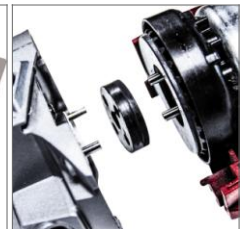

Einhell

TE-AG 18 Li - Solo

EXPERT Plus

TE-AG 18 Li - Solo

Cordless Angle Grinder

The TE-AG 18 Li – Solo angle grinder is a very handy, compact tool and the lightest angle grinder of its class. It is a member of the Power X-Change family and is powered by lithium ion rechargeable batteries with a battery management system for a long life. The tool is supplied without battery and charger but it can be powered by Power X-Change rechargeable batteries.

Features

- Member of the Power X-Change family
- Lightest angle grinder of its class
- Soft start function and restart safeguard to make it safer to use
- Overload cut-out for a long service life
- Modified air guidance for better cooling and longer service life
- Very smooth operation thanks to separation of motor and gearing
- Disk guard with quick adjust facility
- Robust aluminium gear housing
- Slim line design with ergonomic soft grip surfaces
- Additional handle can be fitted flexibly in 3 positions
- Supplied without battery and charger (available separately)

Technical Data

- | | |
|----------------------|-------------------------|
| • Accumulator | 18 V Lilo |
| • Idle speed | 8.500 min ⁻¹ |
| • Disk Ø | 115 mm |
| • Cutting depth max. | 28 mm |

Logistic Data