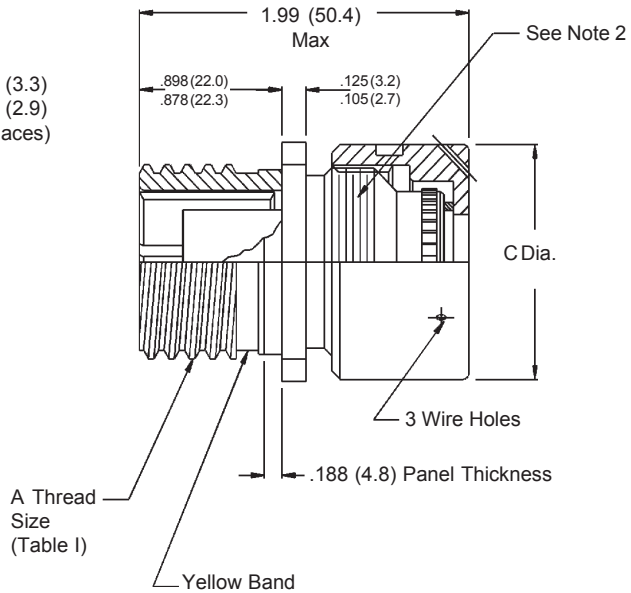

**MIL-C-28876 Style Fiber Optic Connector  
For use with MIL-T-29504/14 and /15 Termini  
03 Wall-Mounted Receptacle**

**180-040 NF 03-13-04-1 P N**

**MIL-C-28876 Style Fiber Optic Connector  
For use with MIL-T-29504/14 and /15 Termini  
03 Wall-Mounted Receptacle**

**TABLE I: SHELL SIZE**

Shell Size	"A" Thread .IP-.2L-DS	D + .020 (0.5)	E	F Dia Max	C Dia Max
11	.750	1.022 (26.0)	.750 (19.1)	.812 (20.6)	.960 (24.4)
13	.875	1.137 (28.9)	.843 (21.4)	.937 (23.8)	1.085 (27.6)
15	1.062	1.257 (31.9)	.968 (24.6)	1.124 (28.5)	1.255 (31.9)

**TABLE II: FINISH**

Symbol	Finish Description
M	Electroless Nickel
NF	Cadmium/Olive Drab over Electroless Nickel (500 Hour Salt Spray)

**TABLE III: INSERT ARRANGEMENT**

Shell Size	Insert Arrangement Dash No.	Number of Terminus Cavities
11	02	2
13	04	4
15	06 or 08	6 or 8

**TABLE IV: KEYING POSITION**

Shell Size	Keying Position	A°	B°	C°	D°
11	1	95	141	208	236
	2	113	156	182	292
13	3	90	145	195	252
	4	53	156	220	255
	5	119	146	176	298
	6	51	141	184	242
15	1	80	142	196	293
	2	135	170	200	310
	3	49	169	200	244
	4	66	140	200	257
	5	62	145	180	280
	6	79	153	197	272