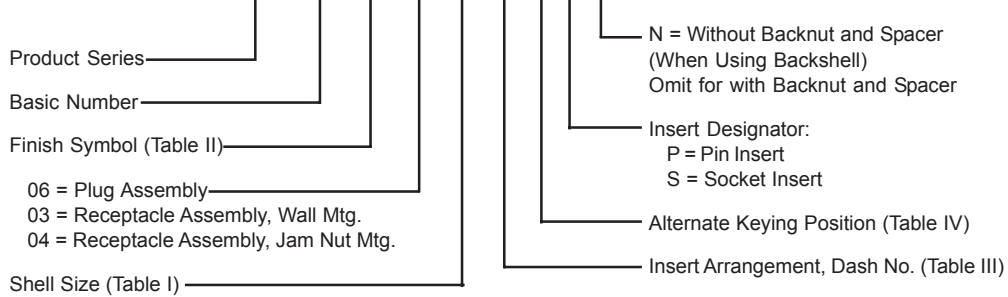

**MIL-C-28876 Style Fiber Optic Connector  
For use with MIL-T-29504/14 and /15 Termini  
03 Wall-Mounted Receptacle**

**180-040 NF 03-13-04-1 P N**

**MIL-C-28876 Style Fiber Optic Connector  
For use with MIL-T-29504/14 and /15 Termini  
03 Wall-Mounted Receptacle**

**TABLE I: SHELL SIZE**

Shell Size	"A" Thread .IP-.2L-DS	D + .020 (0.5)	E	F Dia Max	C Dia Max
11	.750	1.022 (26.0)	.750 (19.1)	.812 (20.6)	.960 (24.4)
13	.875	1.137 (28.9)	.843 (21.4)	.937 (23.8)	1.085 (27.6)
15	1.062	1.257 (31.9)	.968 (24.6)	1.124 (28.5)	1.255 (31.9)