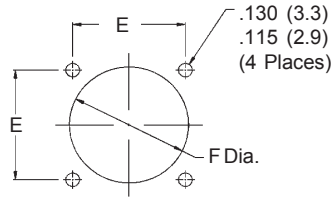

**MIL-C-28876 Style Fiber Optic Connector  
For use with MIL-T-29504/14 and /15 Termini  
03 Wall-Mounted Receptacle**

**180-040 NF 03-13-04-1 P N**

**MIL-C-28876 Style Fiber Optic Connector  
For use with MIL-T-29504/14 and /15 Termini  
03 Wall-Mounted Receptacle**

**TABLE I: SHELL SIZE**

Shell Size	"A" Thread .IP-.2L-DS	D + .020 (0.5)	E	F Dia Max	C Dia Max
11	.750	1.022 (26.0)	.750 (19.1)	.812 (20.6)	.960 (24.4)
13	.875	1.137 (28.9)	.843 (21.4)	.937 (23.8)	1.085 (27.6)
15	1.062	1.257 (31.9)	.968 (24.6)	1.124 (28.5)	1.255 (31.9)

**TABLE II: FINISH**

Symbol	Finish Description
M	Electroless Nickel
NF	Cadmium/Olive Drab over Electroless Nickel (500 Hour Salt Spray)

**TABLE III: INSERT ARRANGEMENT**

Shell Size	Insert Arrangement Dash No.	Number of Terminus Cavities
11	02	2
13	04	4
15	06 or 08	6 or 8

**TABLE IV: KEYING POSITION**

Shell Size	Keying Position	A°	B°	C°	D°
11	1	95	141	208	236
	2	113	156	182	292
13	3	90	145	195	252
	4	53	156	220	255
	5	119	146	176	298
	6	51	141	184	242
15	1	80	142	196	293
	2	135	170	200	310
	3	49	169	200	244
	4	66	140	200	257
	5	62	145	180	280
	6	79	153	197	272