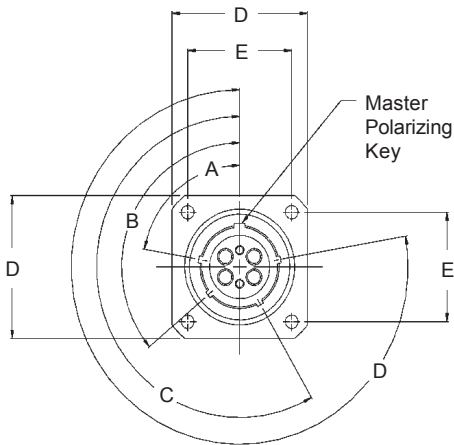

**MIL-C-28876 Style Fiber Optic Connector  
For use with MIL-T-29504/14 and /15 Termini  
03 Wall-Mounted Receptacle**

**180-040 NF 03-13-04-1 P N**

**MIL-C-28876 Style Fiber Optic Connector  
For use with MIL-T-29504/14 and /15 Termini  
03 Wall-Mounted Receptacle**

**TABLE I: SHELL SIZE**

Shell Size	"A" Thread .IP-.2L-DS	D + .020 (0.5)	E	F Dia Max	C Dia Max
11	.750	1.022 (26.0)	.750 (19.1)	.812 (20.6)	.960 (24.4)
13	.875	1.137 (28.9)	.843 (21.4)	.937 (23.8)	1.085 (27.6)
15	1.062	1.257 (31.9)	.968 (24.6)	1.124 (28.5)	1.255 (31.9)

**TABLE II: FINISH**

Symbol	Finish Description
M	Electroless Nickel
NF	Cadmium/Olive Drab over Electroless Nickel (500 Hour Salt Spray)

**TABLE III: INSERT ARRANGEMENT**

Shell Size	Insert Arrangement Dash No.	Number of Terminus Cavities
11	02	2
13	04	4
15	06 or 08	6 or 8

**TABLE IV: KEYING POSITION**

Shell Size	Keying Position	A°	B°	C°	D°
11	1	95	141	208	236
	2	113	156	182	292
13	3	90	145	195	252
	4	53	156	220	255
	5	119	146	176	298
	6	51	141	184	242
15	1	80	142	196	293
	2	135	170	200	310
	3	49	169	200	244
	4	66	140	200	257
	5	62	145	180	280
	6	79	153	197	272