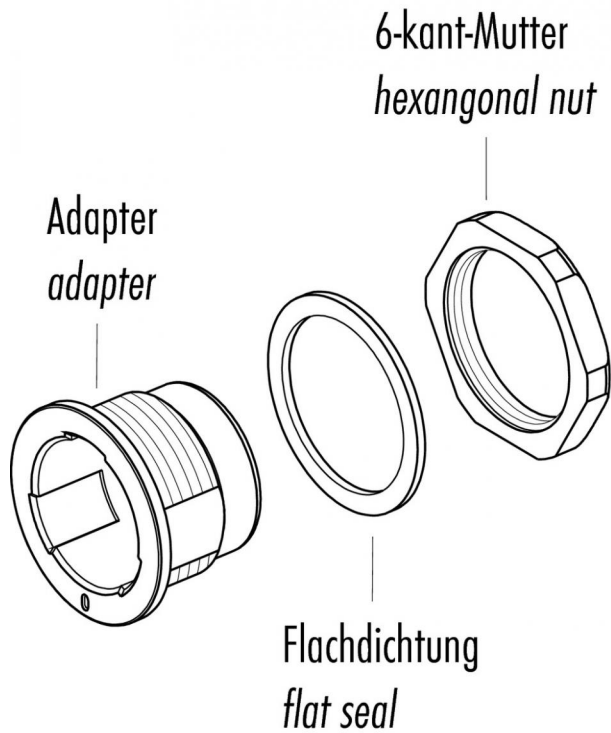

Product Area	Adapter for sockets Snap-in connectors IP 67	serie 720	Pole	-
			Article number	08 2433 000 001

illustration

scale drawing

You can find the item description and assembly instruction on the next page.

Technical data

Common values

Connector Design	Adapter
Termination	-
Wire gauge (mm)	-
Wire gauge (AWG)	-
Cable outlet	-
Upper temperature	+85 °C
Lower temperature	-25 °C

Material

Material of contact	-
Contact plating	-
Material of contact body	-
Material of housing	-

Cable data

Electrical values

Rated current (40°C)	-
Volume resistivity	-
EMV compliance	-
Degree of protection	IP 67

Adapter for sockets

Product
Area

Adapter for sockets
Snap-in connectors IP 67

serie 720

Pole
Article number

-
08 2433 000 001

Date: 2014-01-15 - Page 2 of 3

Item description

Installation instructions / Mounting cutout

Product
Area

Adapter for sockets
Snap-in connectors IP 67

serie 720

Pole
Article number