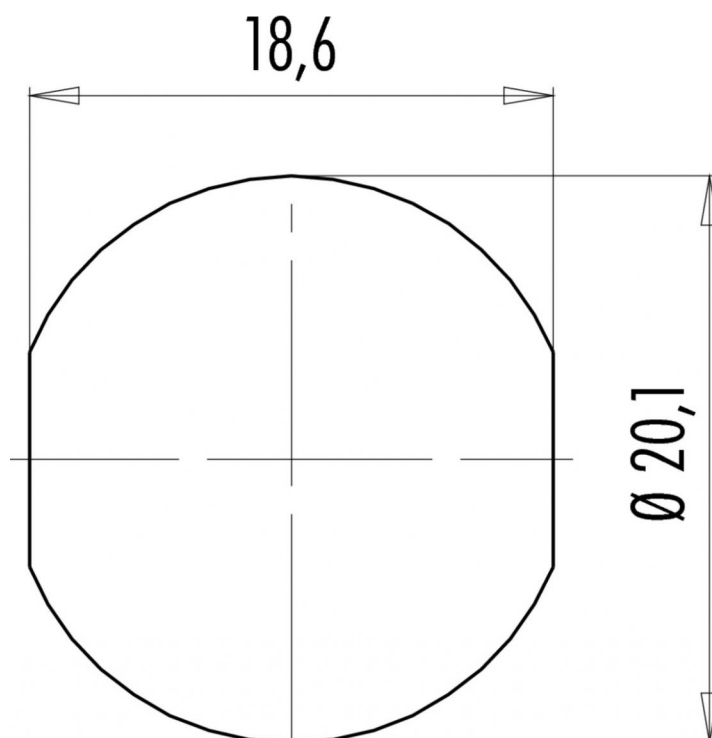

Installation instructions / Mounting cutout