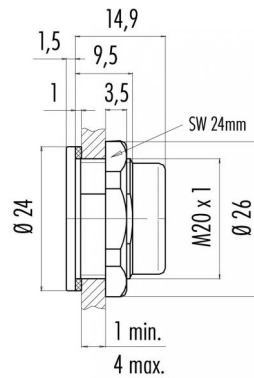

Product Area	Adapter for sockets Snap-in connectors IP 67	serie 720	Pole	-
			Article number	08 2433 000 001

illustration

scale drawing

You can find the item description and assembly instruction on the next page.

Technical data

Common values

Connector Design	Adapter
Termination	-
Wire gauge (mm)	-
Wire gauge (AWG)	-
Cable outlet	-
Upper temperature	+85 °C
Lower temperature	-25 °C

Material

Material of contact	-
Contact plating	-
Material of contact body	-
Material of housing	-

Cable data

Electrical values

Rated current (40°C)	-
Volume resistivity	-
EMV compliance	-
Degree of protection	IP 67

Adapter for sockets

Product
Area

Adapter for sockets
Snap-in connectors IP 67

serie 720

Pole
Article number

-
08 2433 000 001

Date: 2014-01-15 - Page 2 of 3

Item description

Installation instructions / Mounting cutout

Product
Area

Adapter for sockets
Snap-in connectors IP 67

serie 720

Pole
Article number