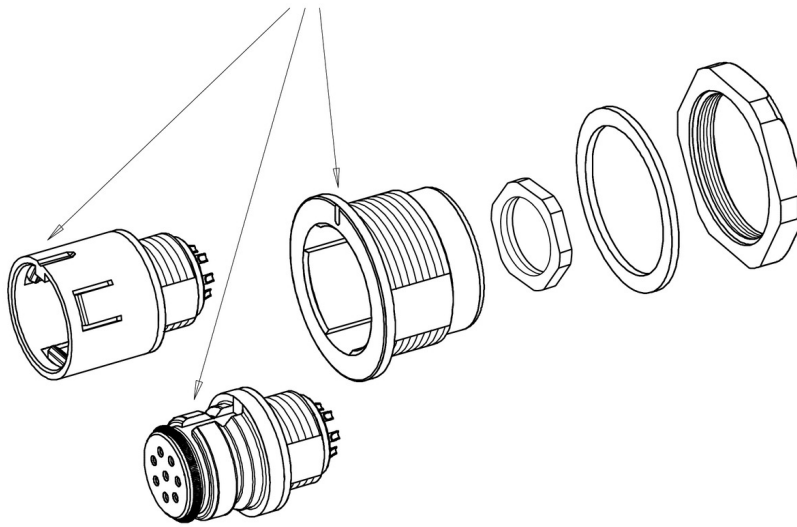

Cable data

Electrical values

Rated current (40°C)	-
Volume resistivity	-
EMV compliance	-
Degree of protection	IP 67

Adapter for sockets

Product
Area

Adapter for sockets
Snap-in connectors IP 67

serie 720

Pole
Article number

-
08 2433 000 001

Date: 2014-01-15 - Page 2 of 3

Item description

Installation instructions / Mounting cutout

Product
Area

Adapter for sockets
Snap-in connectors IP 67

serie 720

Pole
Article number

-
08 2433 000 001

Installation instructions / Mounting cutout

Die Markierung des Adapters muss mit der Kodiernase des Einsatzes übereinstimmen
The marking of the adapter must conform with the coding nut of the insert