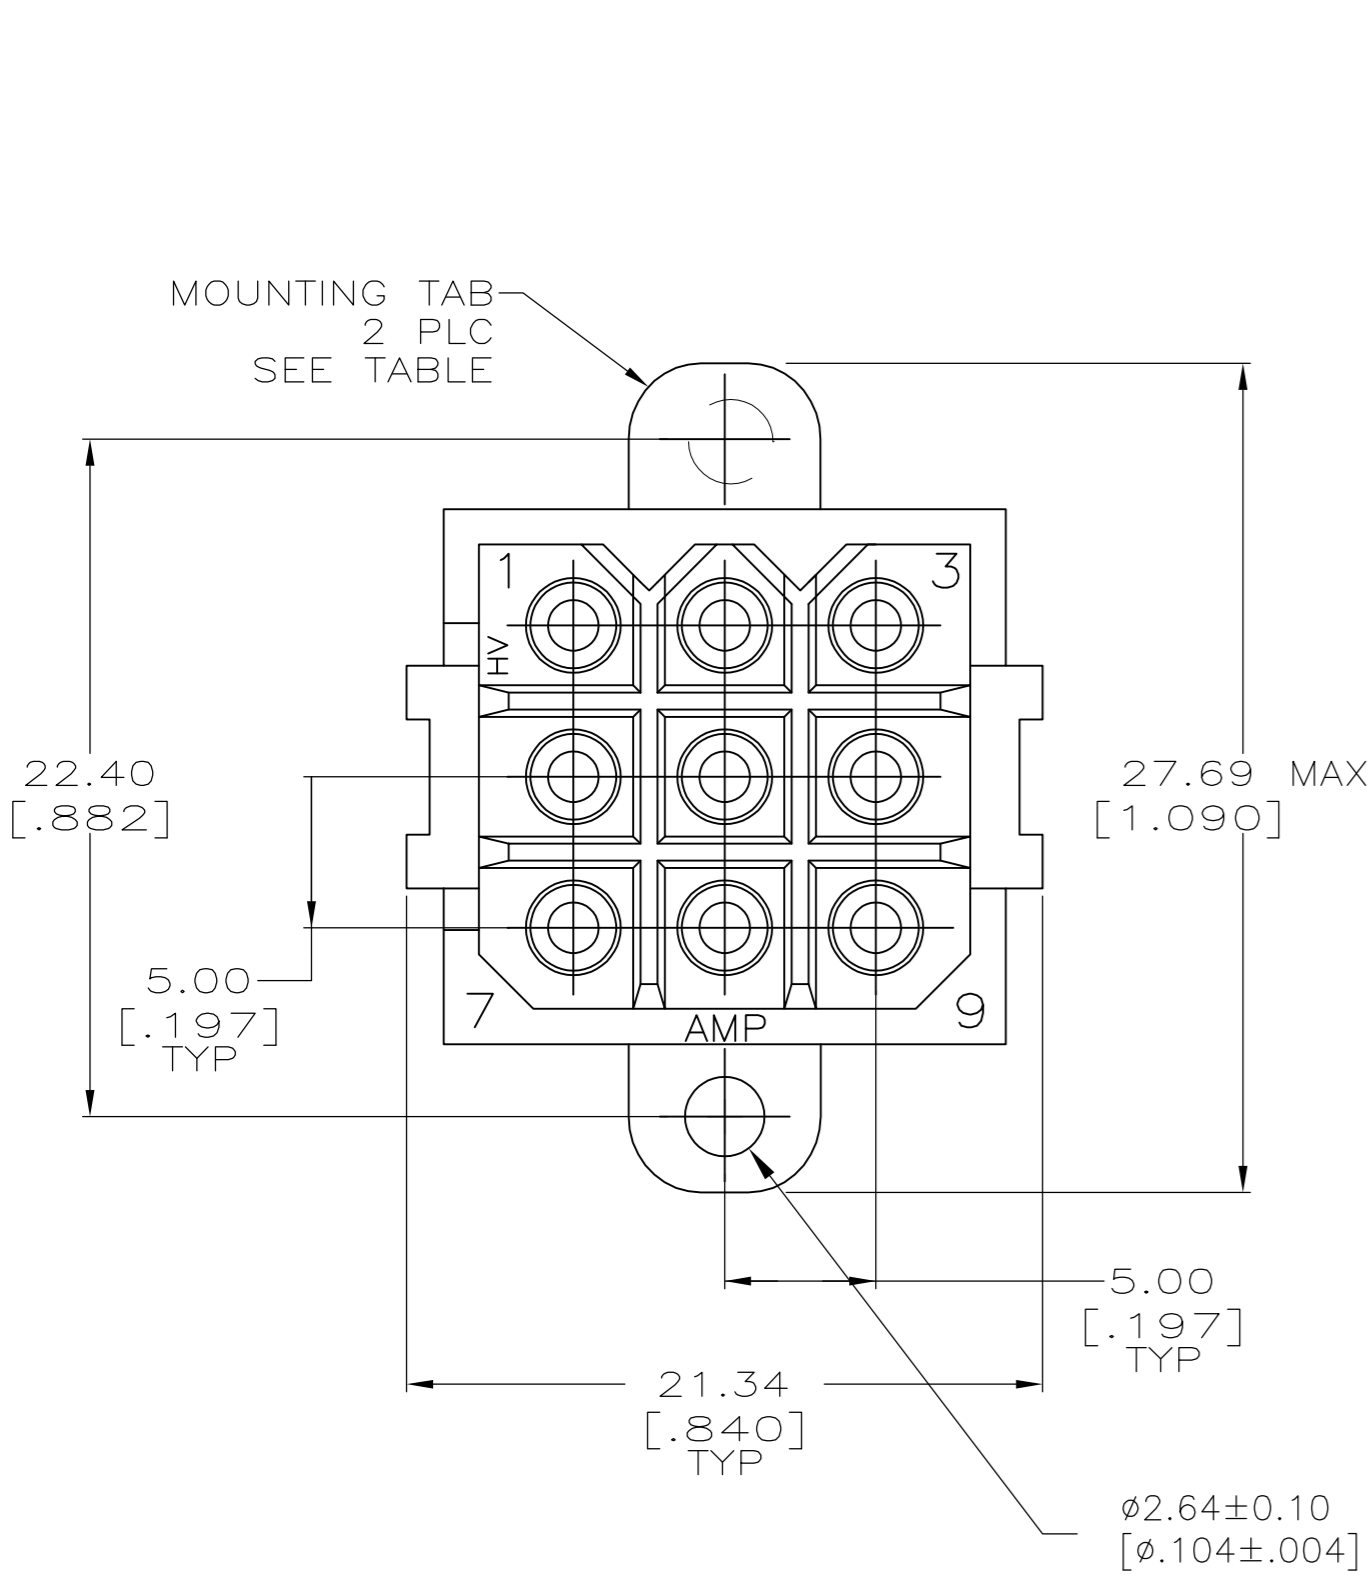

RECOMMENDED LAYOUT

- 1 NYLON, UL 94-V0 RATED, RED.
- 2 PHOSPHOR BRONZE.
- 3 0.76um [.000030] MIN GOLD FOR A LENGTH OF 4.95 [.195] MIN FROM MATING END, 3.81um [.000150] MIN TIN FOR A LENGTH OF 4.88 [.192] MIN ON OPPOSITE END, BOTH OVER 1.27um [.000050] MIN NICKEL.

3	YES	1986647-1
CONTACT FINISH	MOUNTING TABS	PART NO

THIS DRAWING IS A CONTROLLED DOCUMENT.		DWN JR RUTH 30APR10	Tyco Electronics Corporation Harrisburg, Pa 17105-3608	
DIMENSIONS: MM [INCHES]		CHK STEVE HEADER 30APR10	NAME SOCKET HEADER ASSEMBLY, 9 POSITION, METRIMATE	
TOLERANCES UNLESS OTHERWISE SPECIFIED:		APVD STEVE HEADER 30APR10	PRODUCT SPEC 108-10033	
0 PLC ± - 1 PLC ± - 2 PLC ± 0.25 [.010] 3 PLC ± - 4 PLC ± - ANGLES ± -		APPLICATION SPEC	SIZE A2	CAGE CODE 00779
MATERIAL 1 2		FINISH -	DRAWING NO C=1986647	RESTRICTED TO -
CUSTOMER DRAWING			SCALE 4:1	SHEET 1 OF 1