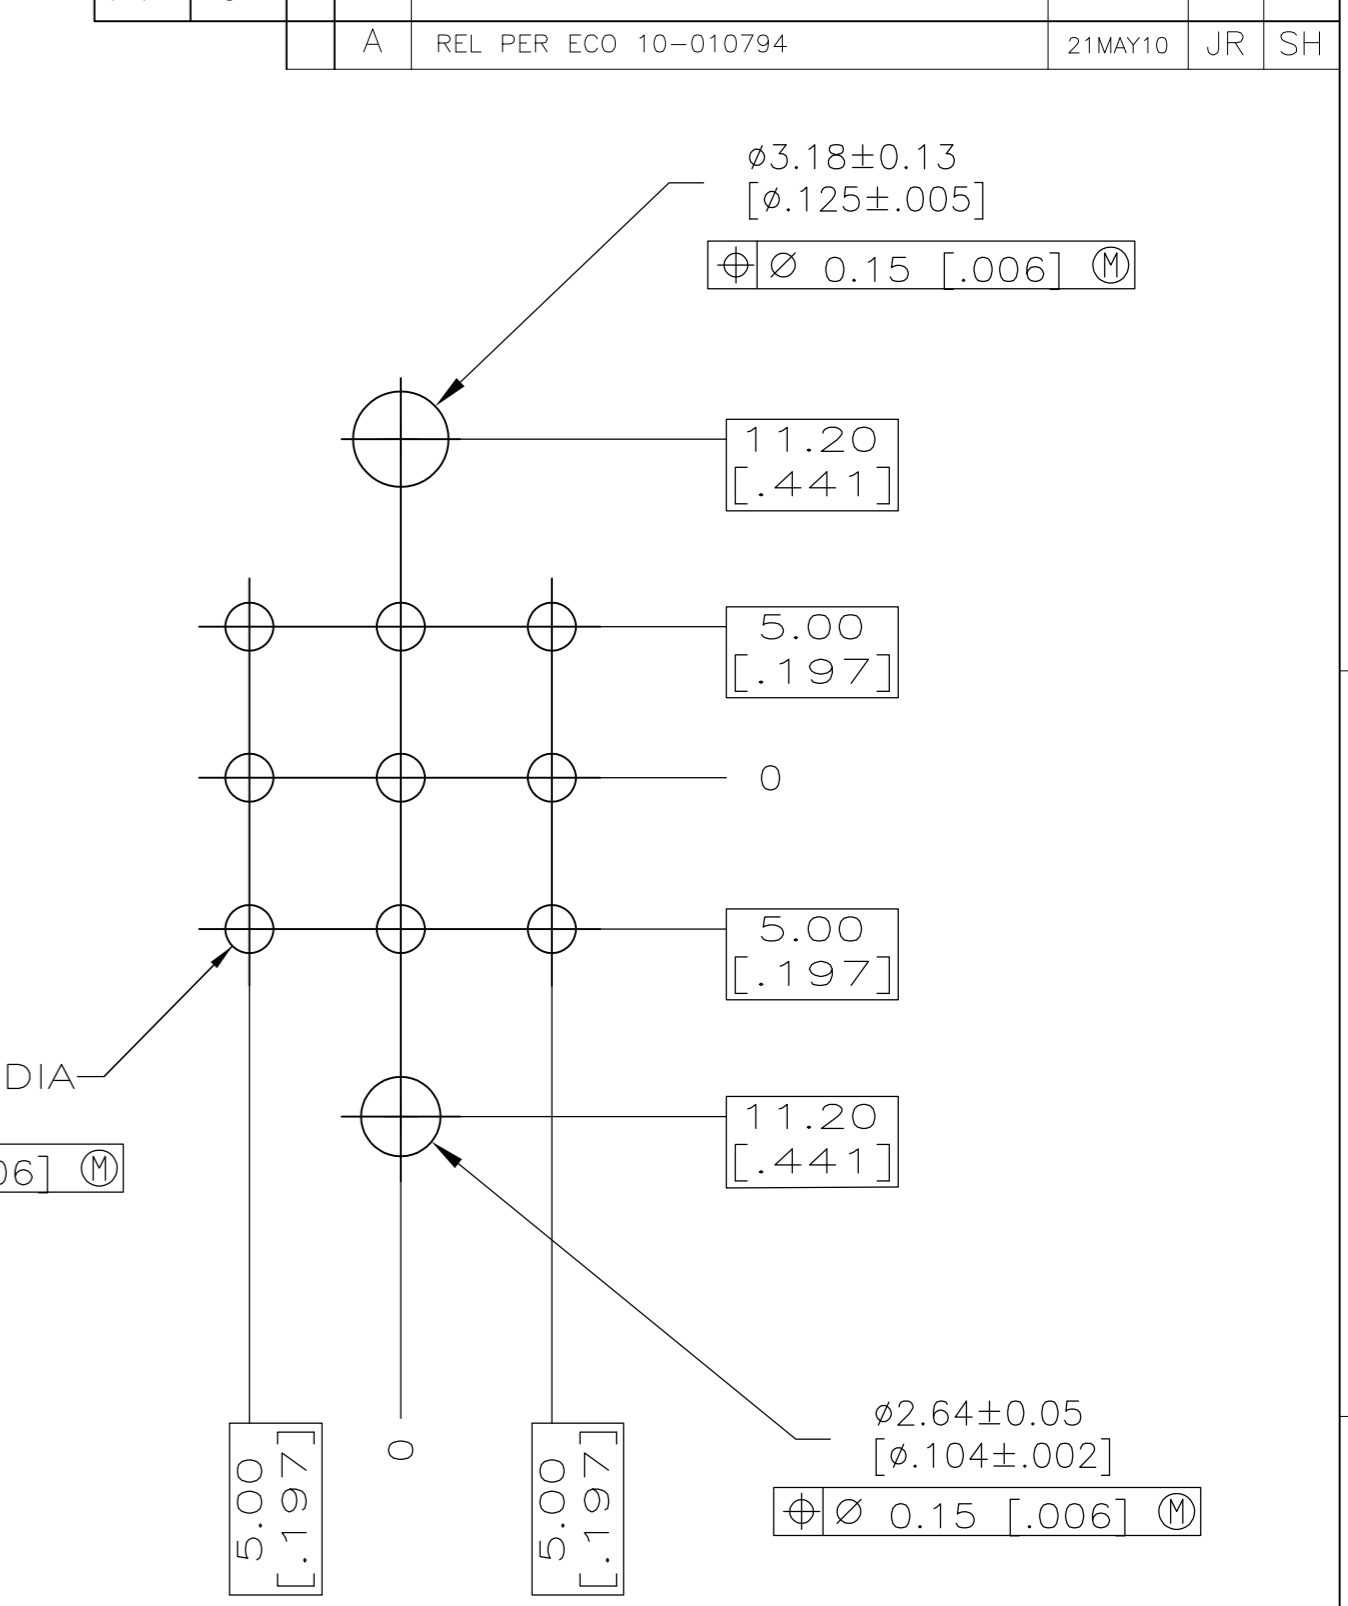

RECOMMENDED LAYOUT

- 1 NYLON, UL 94-V0 RATED, RED.
- 2 PHOSPHOR BRONZE.
- 3 0.76um [.000030] MIN GOLD FOR A LENGTH OF 4.95 [.195] MIN FROM MATING END, 3.81um [.000150] MIN TIN FOR A LENGTH OF 4.88 [.192] MIN ON OPPOSITE END, BOTH OVER 1.27um [.000050] MIN NICKEL.

3	YES	1986647-1
CONTACT FINISH	MOUNTING TABS	PART NO

THIS DRAWING IS A CONTROLLED DOCUMENT.		DWN JR RUTH 30APR10	Tyco Electronics Corporation Harrisburg, Pa 17105-3608	
DIMENSIONS: MM [INCHES]		CHK STEVE HEADER 30APR10	NAME SOCKET HEADER ASSEMBLY, 9 POSITION, METRIMATE	
TOLERANCES UNLESS OTHERWISE SPECIFIED:		APVD STEVE HEADER 30APR10	PRODUCT SPEC 108-10033	
0 PLC ± - 1 PLC ± - 2 PLC ± 0.25 [.010] 3 PLC ± - 4 PLC ± - ANGLES ± -		APPLICATION SPEC	SIZE A2	CAGE CODE 00779
MATERIAL 1 2		FINISH -	DRAWING NO C=1986647	RESTRICTED TO -
CUSTOMER DRAWING			SCALE 4:1	SHEET 1 OF 1