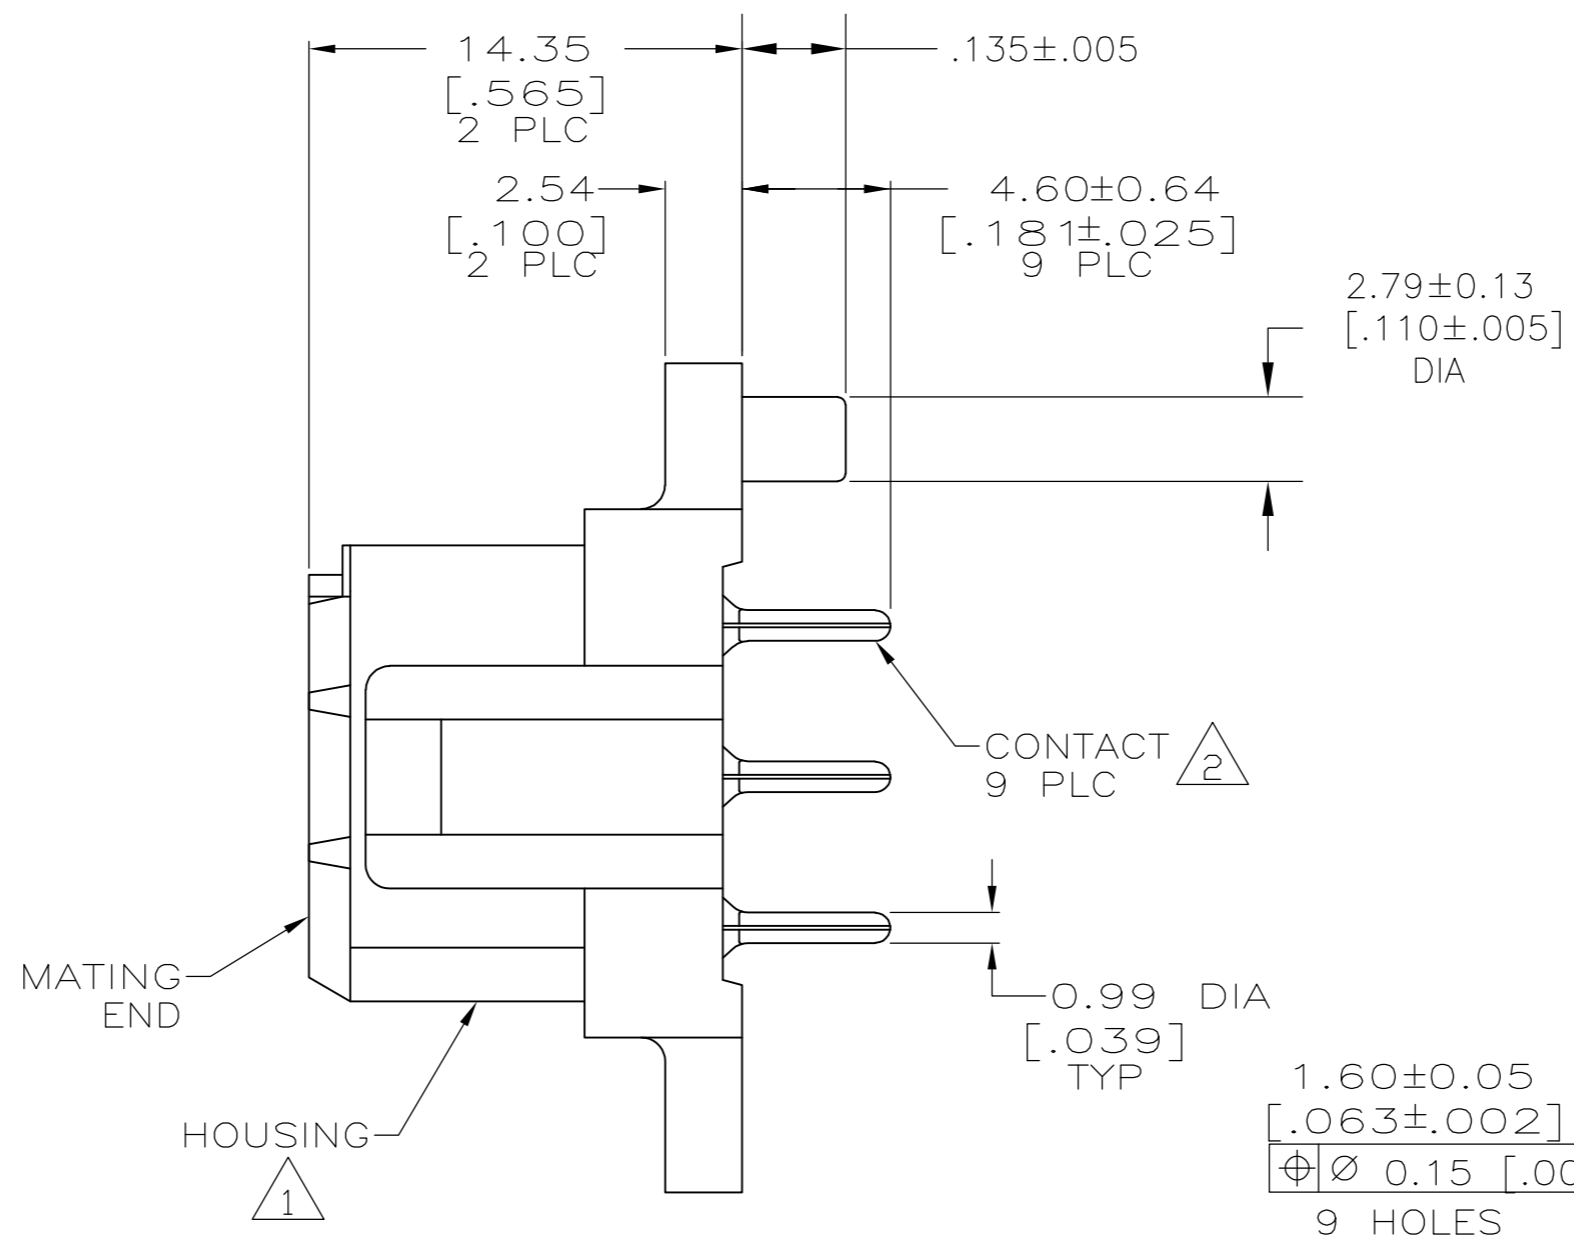

RECOMMENDED LAYOUT

- 1 NYLON, UL 94-V0 RATED, RED.
- 2 PHOSPHOR BRONZE.
- 3 0.76um [.000030] MIN GOLD FOR A LENGTH OF 4.95 [.195] MIN FROM MATING END, 3.81um [.000150] MIN TIN FOR A LENGTH OF 4.88 [.192] MIN ON OPPOSITE END, BOTH OVER 1.27um [.000050] MIN NICKEL.

3	YES	1986647-1
CONTACT FINISH	MOUNTING TABS	PART NO

THIS DRAWING IS A CONTROLLED DOCUMENT.		DWN JR RUTH 30APR10	Tyco Electronics Corporation Harrisburg, Pa 17105-3608	
DIMENSIONS: MM [INCHES]		CHK STEVE HEADER 30APR10	NAME SOCKET HEADER ASSEMBLY, 9 POSITION, METRIMATE	
TOLERANCES UNLESS OTHERWISE SPECIFIED:		APVD STEVE HEADER 30APR10	PRODUCT SPEC 108-10033	
0 PLC ± - 1 PLC ± - 2 PLC ± 0.25 [.010] 3 PLC ± - 4 PLC ± - ANGLES ± -		APPLICATION SPEC	SIZE A2	CAGE CODE 00779
MATERIAL 1 2		FINISH -	DRAWING NO C=1986647	RESTRICTED TO -
CUSTOMER DRAWING			SCALE 4:1	SHEET 1 OF 1