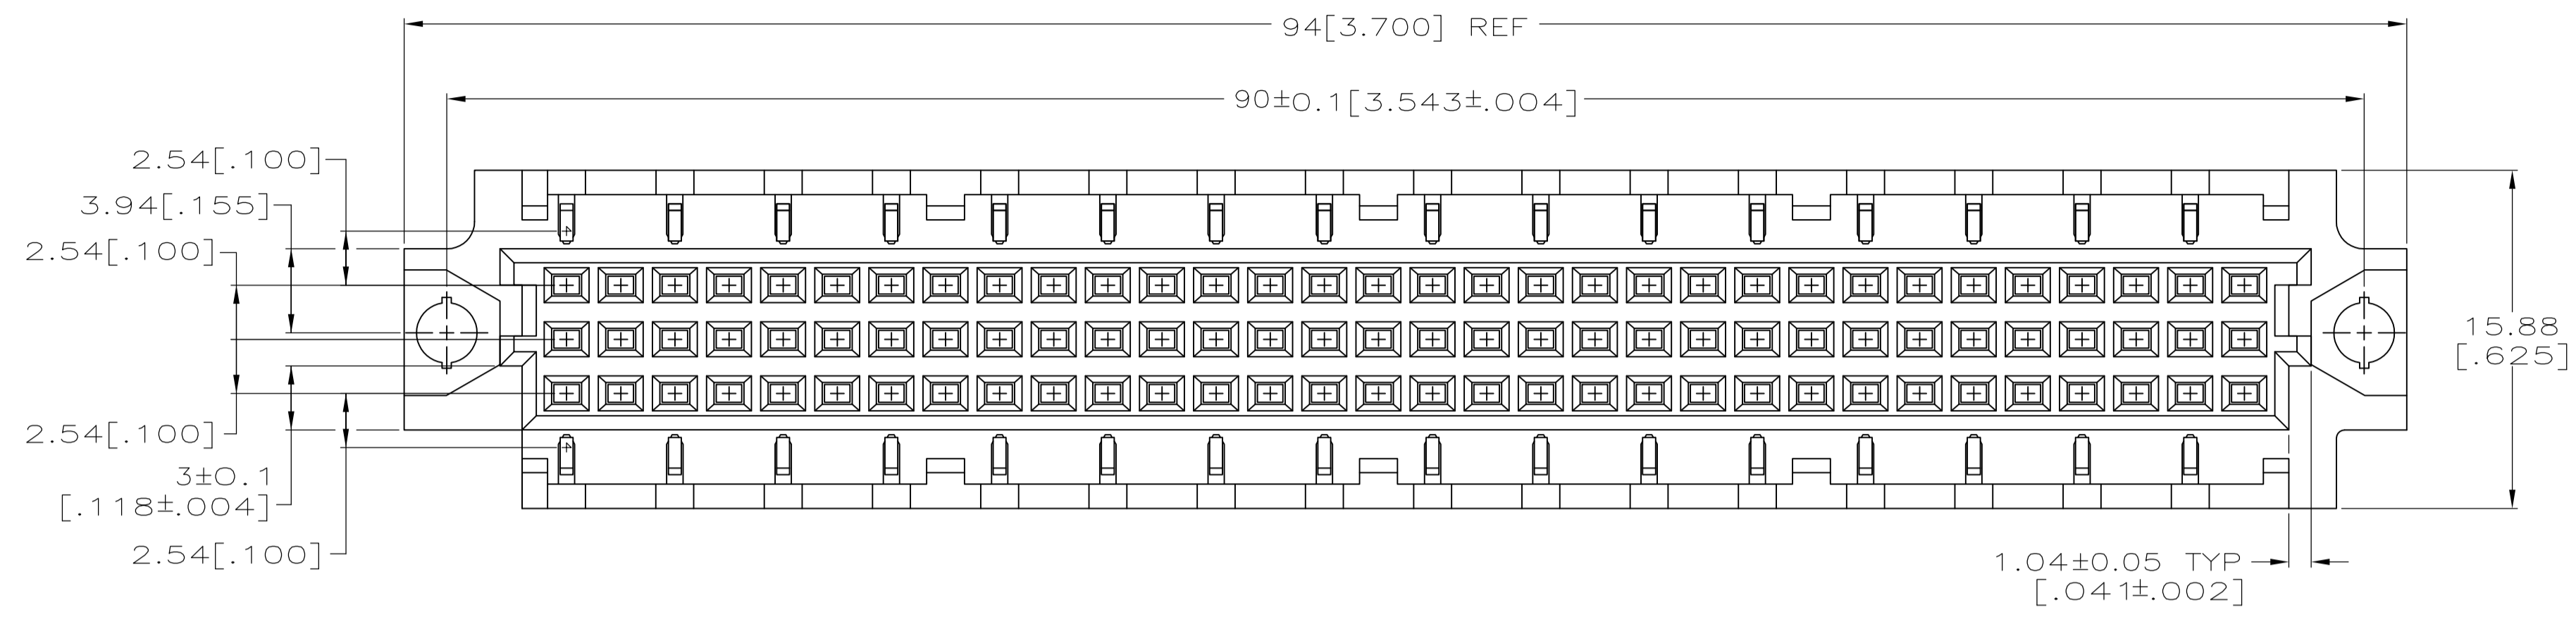

- ① HOUSING MATERIAL: GLASS-FILLED POLYMER.
- ② CONTACT MATERIAL: COPPER ALLOY.
- ③ CONTACT FINISH: DIN 41612 CLASS 2 IN CONTACT AREA. TIN PLATE ON TAILS.
- ④ PART NUMBER, DATE CODE, THIS APPROXIMATE AREA.
- ⑤ RECOMMENDED HOLE SIZE FOR MANUAL APPLICATION OF CONNECTOR ONTO PC BOARD.
- ⑥ MARKING ON THIS SIDE.

SECTION X-X

PC BOARD LAYOUT

ALL POSITIONS	* * * * *	128	5536153-5
POSITIONS LOADED	Y X C B A	NO. OF LOADED	ASSY PART NUMBER

THIS DRAWING IS A CONTROLLED DOCUMENT.		DIN J. POLIGNONE 15APROS		Tyco Electronics Corporation	
DIMENSIONS: mm [INCHES]		CIRK A. SHARPE 15APROS		Harrisburg, PA 17105-3608	
TOLERANCES UNLESS OTHERWISE SPECIFIED:		APVD A. SHARPE 15APROS		NAME ASSEMBLY, RECEPTACLE, ENHANCED, TYPE C, EUROCARD, 5-ROW, SOLDER, 4.57[.180]/4.70[.185]	
0 PLC ± -		APPLICATION SPEC		SIZE CAGE CODE DRAWING NO. RESTRICTED TO	
1 PLC ± -		WEIGHT		A1 00779 C=5536153	
2 PLC ± -		CUSTOMER DRAWING		SCALE 4:1 SHEET 1 OF 1 REV 01	
3 PLC ± 0.13[.005]					
4 PLC ± -					
ANGLES ± -					