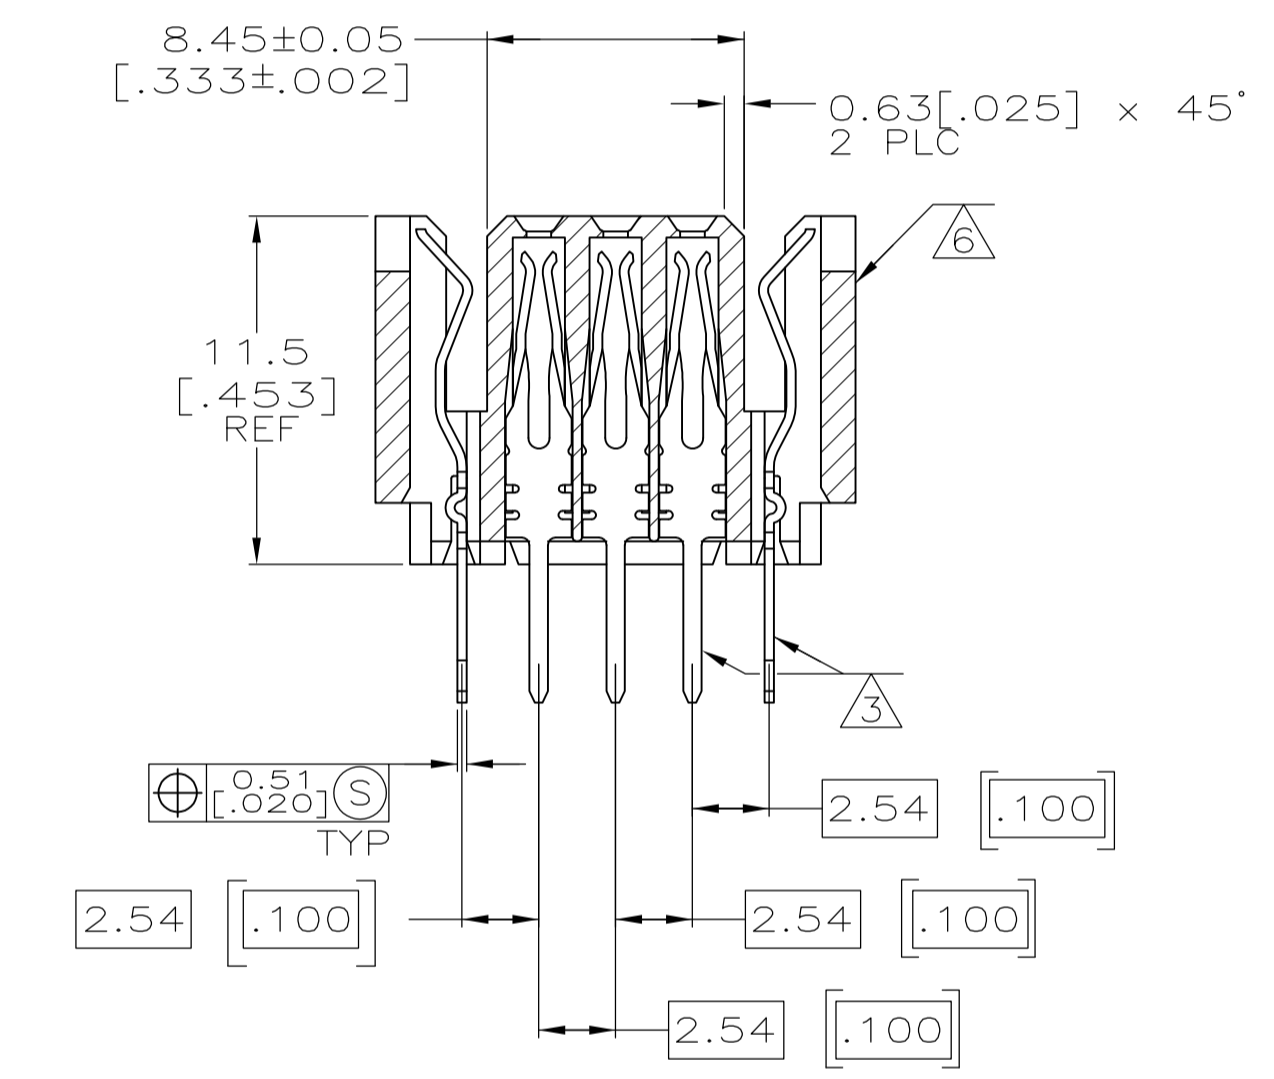

- ① HOUSING MATERIAL: GLASS-FILLED POLYMER.
- ② CONTACT MATERIAL: COPPER ALLOY.
- ③ CONTACT FINISH: DIN 41612 CLASS 2 IN CONTACT AREA. TIN PLATE ON TAILS.
- ④ PART NUMBER, DATE CODE, THIS APPROXIMATE AREA.
- ⑤ RECOMMENDED HOLE SIZE FOR MANUAL APPLICATION OF CONNECTOR ONTO PC BOARD.
- ⑥ MARKING ON THIS SIDE.

SECTION X-X

PC BOARD LAYOUT

ALL POSITIONS	* * * * *	128	5536153-5
POSITIONS LOADED	Y X C B A	NO. OF LOADED	ASSY PART NUMBER

THIS DRAWING IS A CONTROLLED DOCUMENT.		DIN J. POLIGNONE 15APROS		Tyco Electronics Corporation	
DIMENSIONS: mm [INCHES]		CIRK A. SHARPE 15APROS		Harrisburg, PA 17105-3608	
TOLERANCES UNLESS OTHERWISE SPECIFIED:		APVD A. SHARPE 15APROS		NAME ASSEMBLY, RECEPTACLE, ENHANCED, TYPE C, EUROCARD, 5-ROW, SOLDER, 4.57[.180]/4.70[.185]	
0 PLC ± -		APPLICATION SPEC		SIZE CAGE CODE DRAWING NO. RESTRICTED TO	
1 PLC ± -		WEIGHT		A1 00779 C=5536153	
2 PLC ± -		CUSTOMER DRAWING		SCALE 4:1 SHEET 1 OF 1 REV 01	
3 PLC ± 0.13[.005]					
4 PLC ± -					
ANGLES ± -					