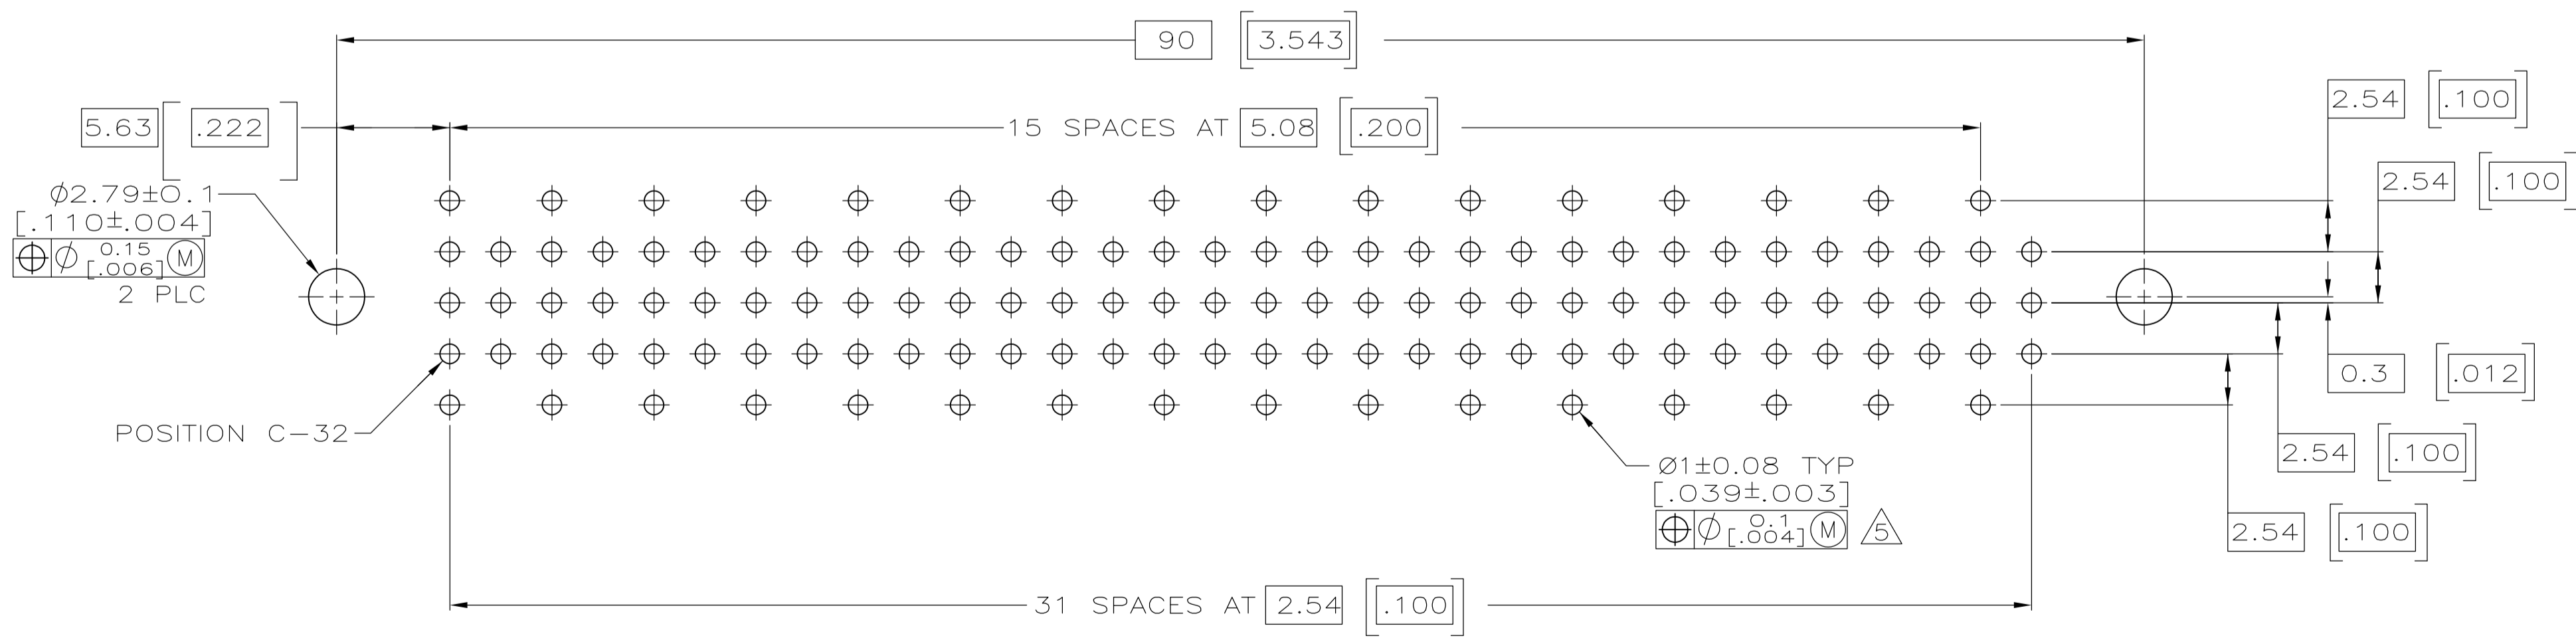

- ① HOUSING MATERIAL: GLASS-FILLED POLYMER.
- ② CONTACT MATERIAL: COPPER ALLOY.
- ③ CONTACT FINISH: DIN 41612 CLASS 2 IN CONTACT AREA. TIN PLATE ON TAILS.
- ④ PART NUMBER, DATE CODE, THIS APPROXIMATE AREA.
- ⑤ RECOMMENDED HOLE SIZE FOR MANUAL APPLICATION OF CONNECTOR ONTO PC BOARD.
- ⑥ MARKING ON THIS SIDE.

SECTION X-X

PC BOARD LAYOUT

ALL POSITIONS	* * * * *	128	5536153-5
POSITIONS LOADED	Y X C B A	NO. OF LOADED	ASSY PART NUMBER

THIS DRAWING IS A CONTROLLED DOCUMENT.		DIN J. POLIGNONE 15APROS		Tyco Electronics Corporation	
DIMENSIONS: mm [INCHES]		CIRK A. SHARPE 15APROS		Harrisburg, PA 17105-3608	
TOLERANCES UNLESS OTHERWISE SPECIFIED:		APVD A. SHARPE 15APROS		NAME ASSEMBLY, RECEPTACLE, ENHANCED, TYPE C, EUROCARD, 5-ROW, SOLDER, 4.57[.180]/4.70[.185]	
0 PLC ± -		APPLICATION SPEC		SIZE CAGE CODE DRAWING NO. RESTRICTED TO	
1 PLC ± -		WEIGHT		A1 00779 C=5536153	
2 PLC ± -		CUSTOMER DRAWING		SCALE 4:1 SHEET 1 OF 1 REV 01	
3 PLC ± 0.13[.005]					
4 PLC ± -					
ANGLES ± -					