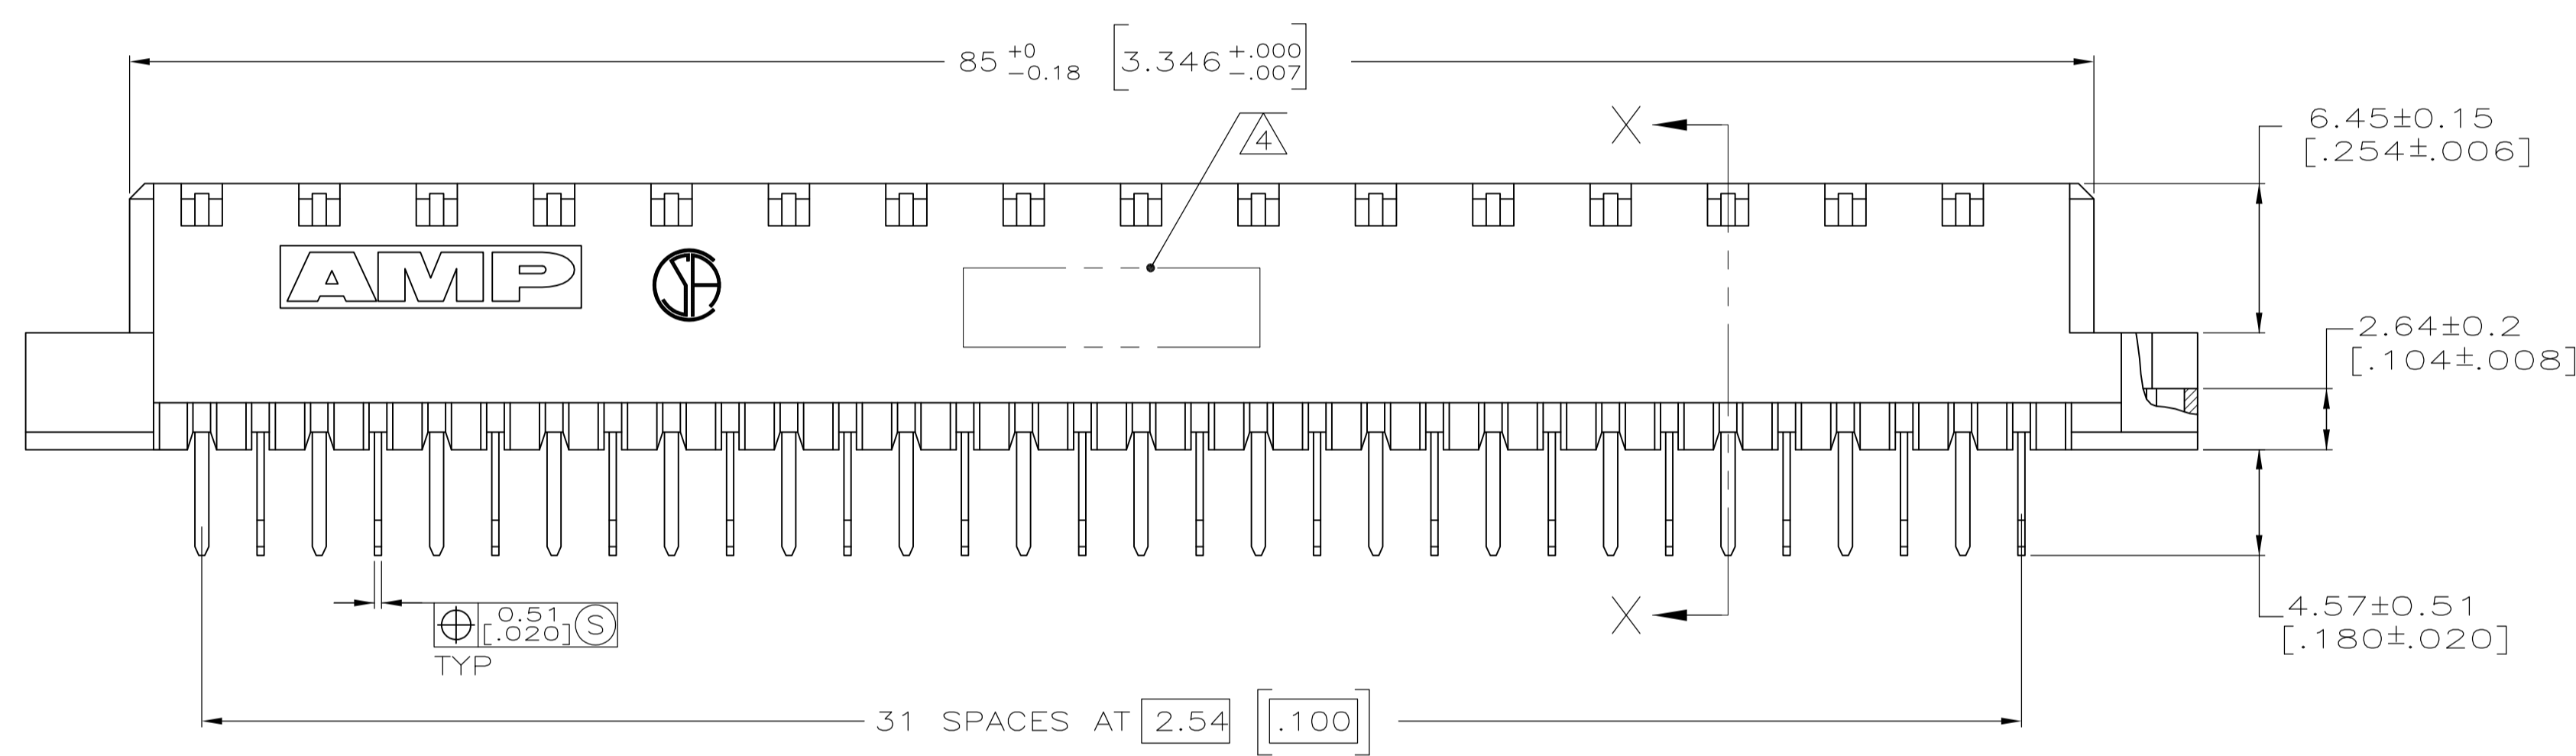

- ① HOUSING MATERIAL: GLASS-FILLED POLYMER.
- ② CONTACT MATERIAL: COPPER ALLOY.
- ③ CONTACT FINISH: DIN 41612 CLASS 2 IN CONTACT AREA. TIN PLATE ON TAILS.
- ④ PART NUMBER, DATE CODE, THIS APPROXIMATE AREA.
- ⑤ RECOMMENDED HOLE SIZE FOR MANUAL APPLICATION OF CONNECTOR ONTO PC BOARD.
- ⑥ MARKING ON THIS SIDE.

SECTION X-X

PC BOARD LAYOUT

ALL POSITIONS	* * * * *	128	5536153-5
POSITIONS LOADED	Y X C B A	NO. OF LOADED	ASSY PART NUMBER

THIS DRAWING IS A CONTROLLED DOCUMENT.		DIN J. POLIGNONE 15APROS		Tyco Electronics Corporation	
DIMENSIONS: mm [INCHES]		CIRK A. SHARPE 15APROS		Harrisburg, PA 17105-3608	
TOLERANCES UNLESS OTHERWISE SPECIFIED:		APVD A. SHARPE 15APROS		NAME ASSEMBLY, RECEPTACLE, ENHANCED, TYPE C, EUROCARD, 5-ROW, SOLDER, 4.57[.180]/4.70[.185]	
0 PLC ± -		APPLICATION SPEC		SIZE CAGE CODE DRAWING NO. RESTRICTED TO	
1 PLC ± -		WEIGHT		A1 00779 C=5536153	
2 PLC ± -		CUSTOMER DRAWING		SCALE 4:1 SHEET 1 OF 1 REV 01	
3 PLC ± 0.13[.005]					
4 PLC ± -					
ANGLES ± -					