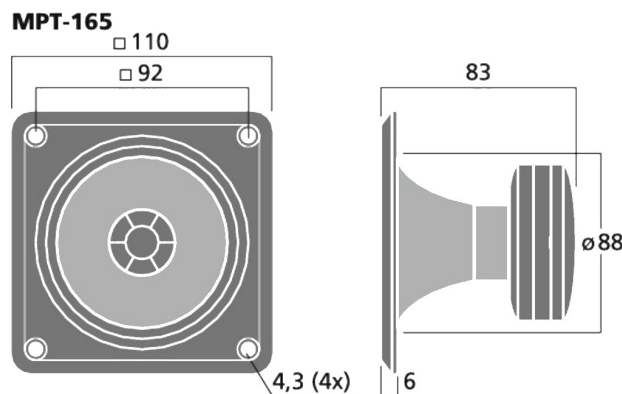

### Specifications:

Frequency Range	: 1,800Hz to 20,000Hz
Max. Voltage	: 30V
Music Power :	
4Ω system	: 225 W <sub>MAX</sub>
8Ω system	: 115 W <sub>MAX</sub>
SPL (2.83 V/1 m)	: 93 dB
Radiation Angle (Vert./Hor.)	: 45°/45°
Impedance/1 kHz	: > 1,000Ω
Mounting Cutout	: 88mm
Mounting Depth	: 80mm
Dimensions	: 110mm × 110 mm
Weight	: 110g

Dimensions : Millimeters

### Part Number Table

Description	Part Number
Piezo Tweeter, 110mm × 110mm, 30V, 93dB	MPT-165

**Important Notice** : This data sheet and its contents (the "Information") belong to the members of the Premier Farnell group of companies (the "Group") or are licensed to it. No licence is granted for the use of it other than for information purposes in connection with the products to which it relates. No licence of any intellectual property rights is granted. The Information is subject to change without notice and replaces all data sheets previously supplied. The Information supplied is believed to be accurate but the Group assumes no responsibility for its accuracy or completeness, any error in or omission from it or for any use made of it. Users of this data sheet should check for themselves the Information and the suitability of the products for their purpose and not make any assumptions based on information included or omitted. Liability for loss or damage resulting from any reliance on the Information or use of it (including liability resulting from negligence or where the Group was aware of the possibility of such loss or damage arising) is excluded. This will not operate to limit or restrict the Group's liability for death or personal injury resulting from its negligence. pro-SIGNAL is the registered trademark of the Group. © Premier Farnell plc 2012.