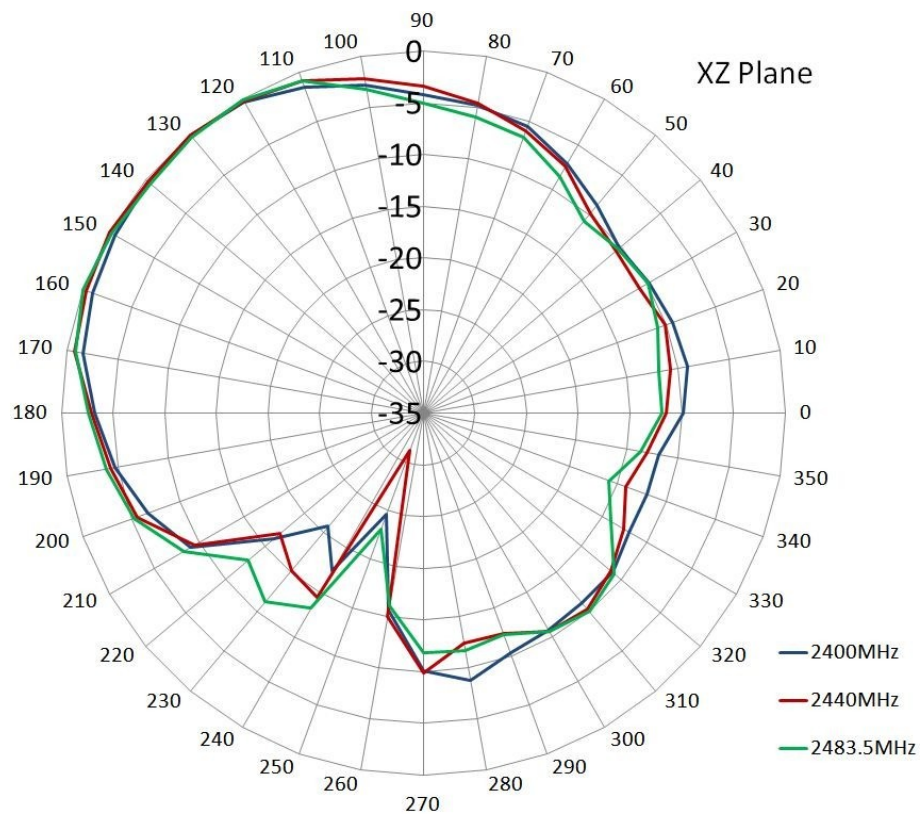

WIFI Antenna