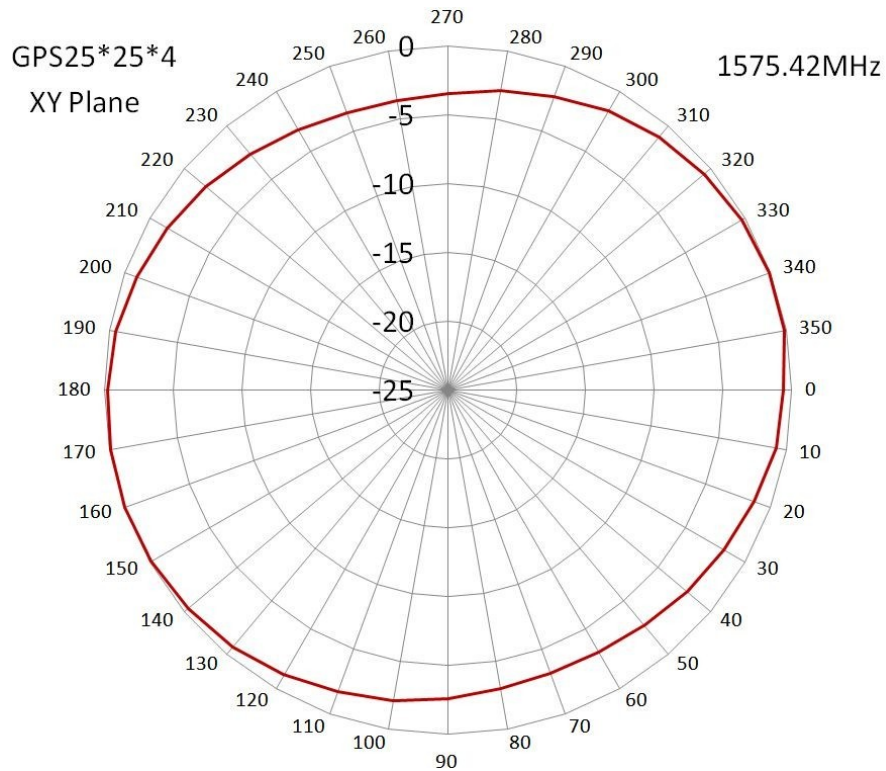

4 Radiation Pattern

GPS Antenna