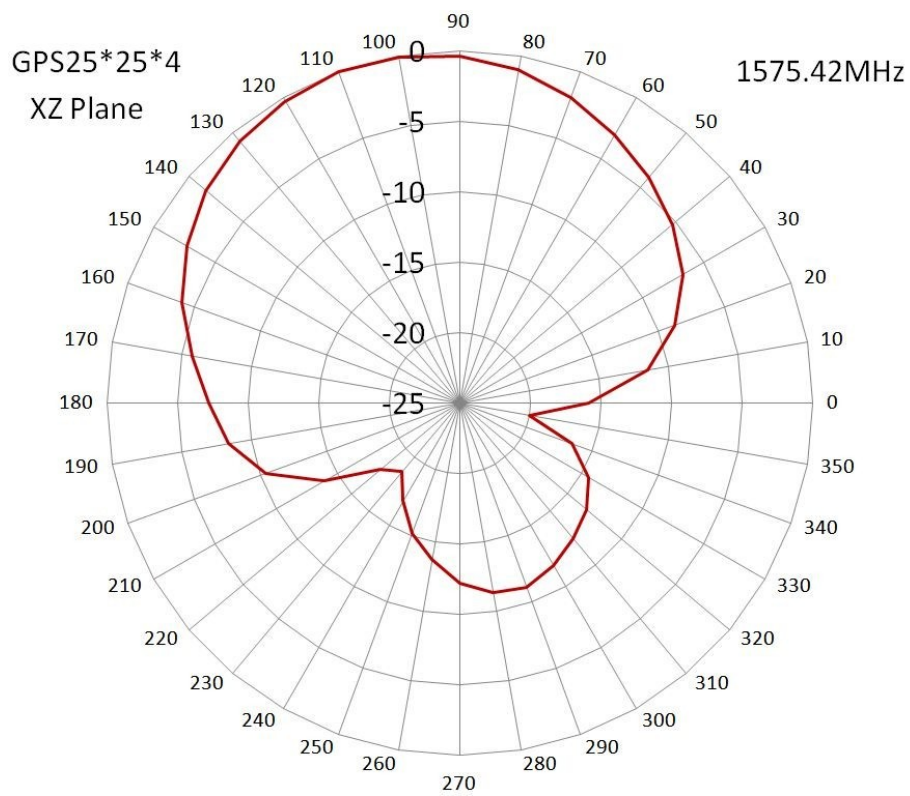

4 Radiation Pattern

GPS Antenna