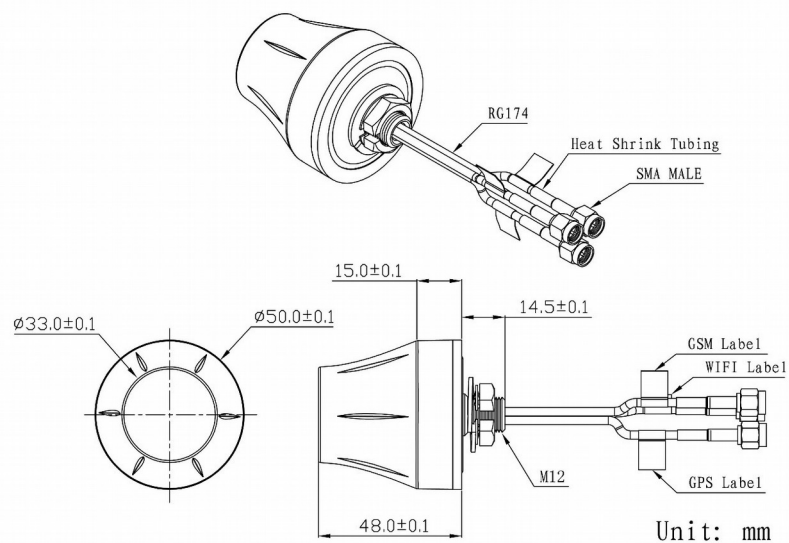

## WiFi Antenna

Model : GGW-ANT058

1 Part Number

**GGW-ANT058**

2 Dimension ( Unit : mm )

## 3 Electrical Characteristics