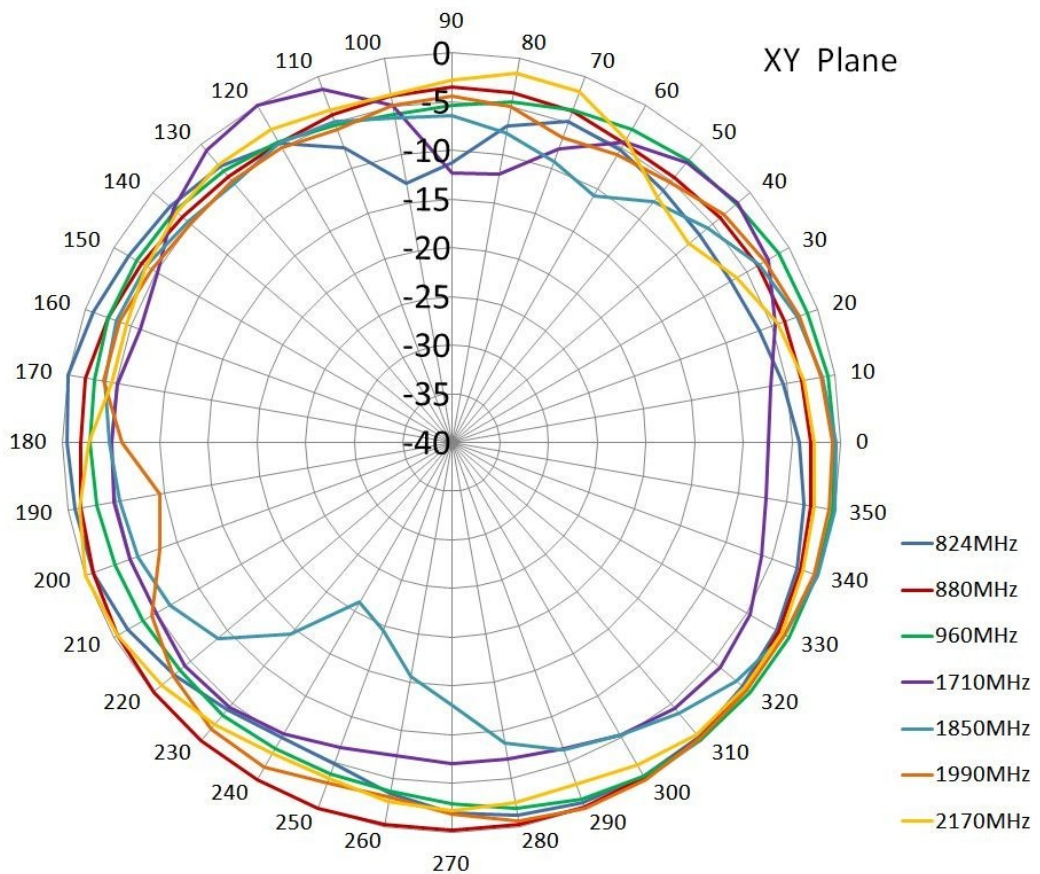

GSM Antenna