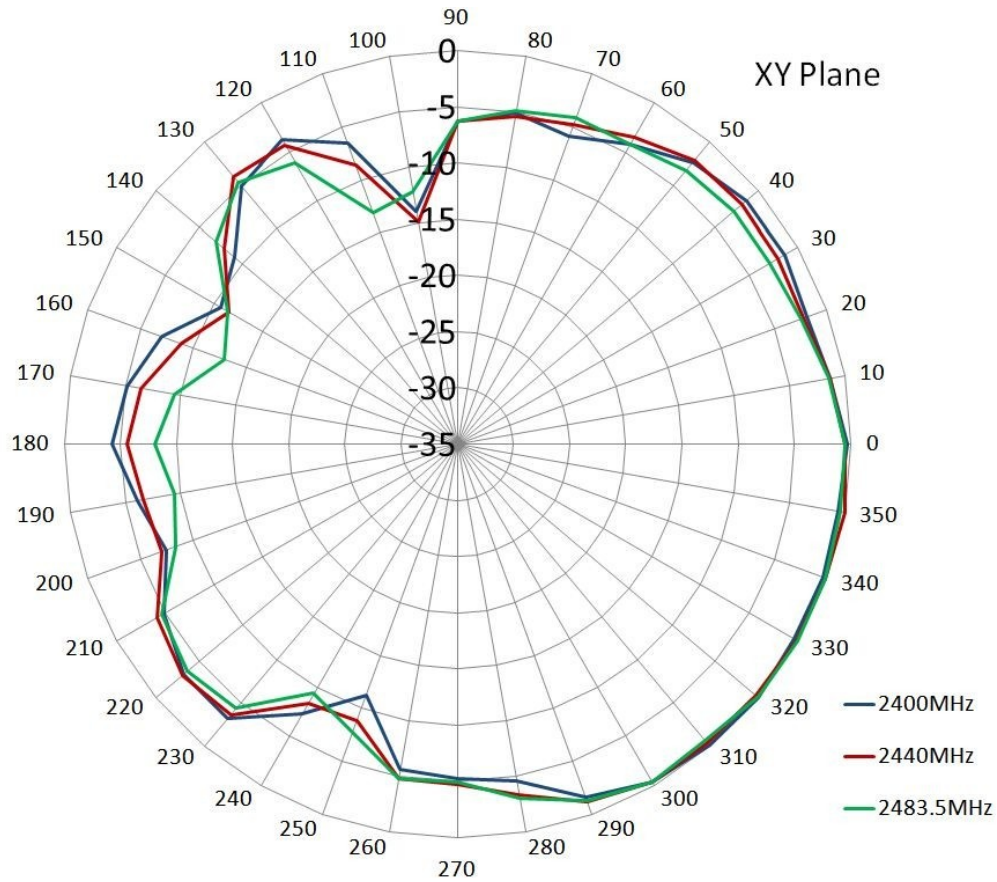

WIFI Antenna