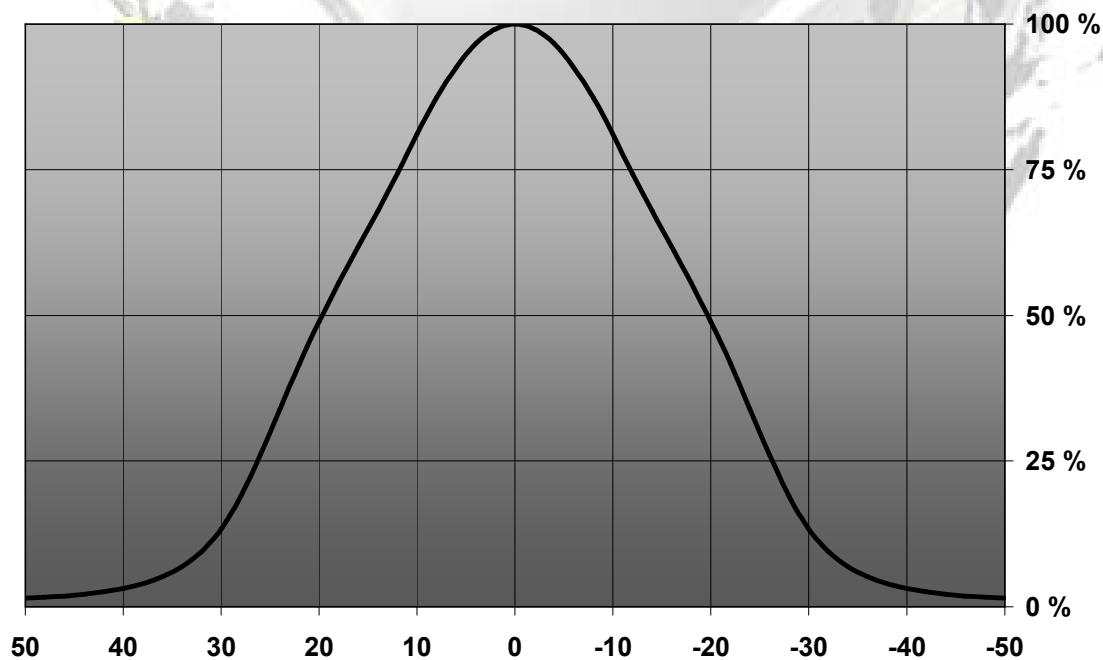

Relative Intensity of FA10838_Tina-XP-W

© Ledil Oy – PRELIMINARY - Subject to change without prior notice