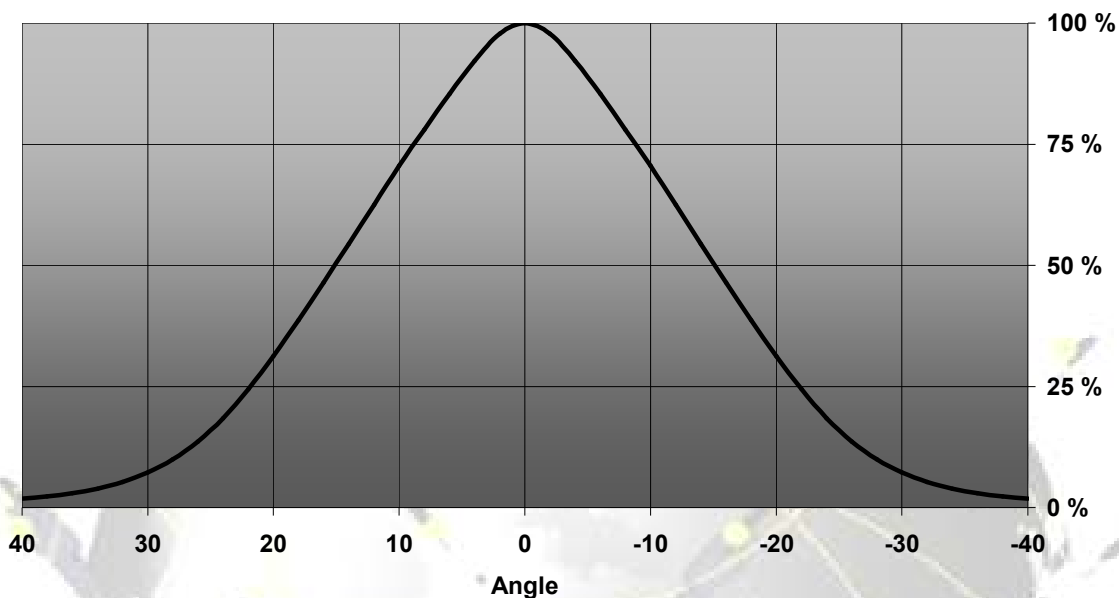

TINA-XP-M

Relative Intensity of Tina-XP-M