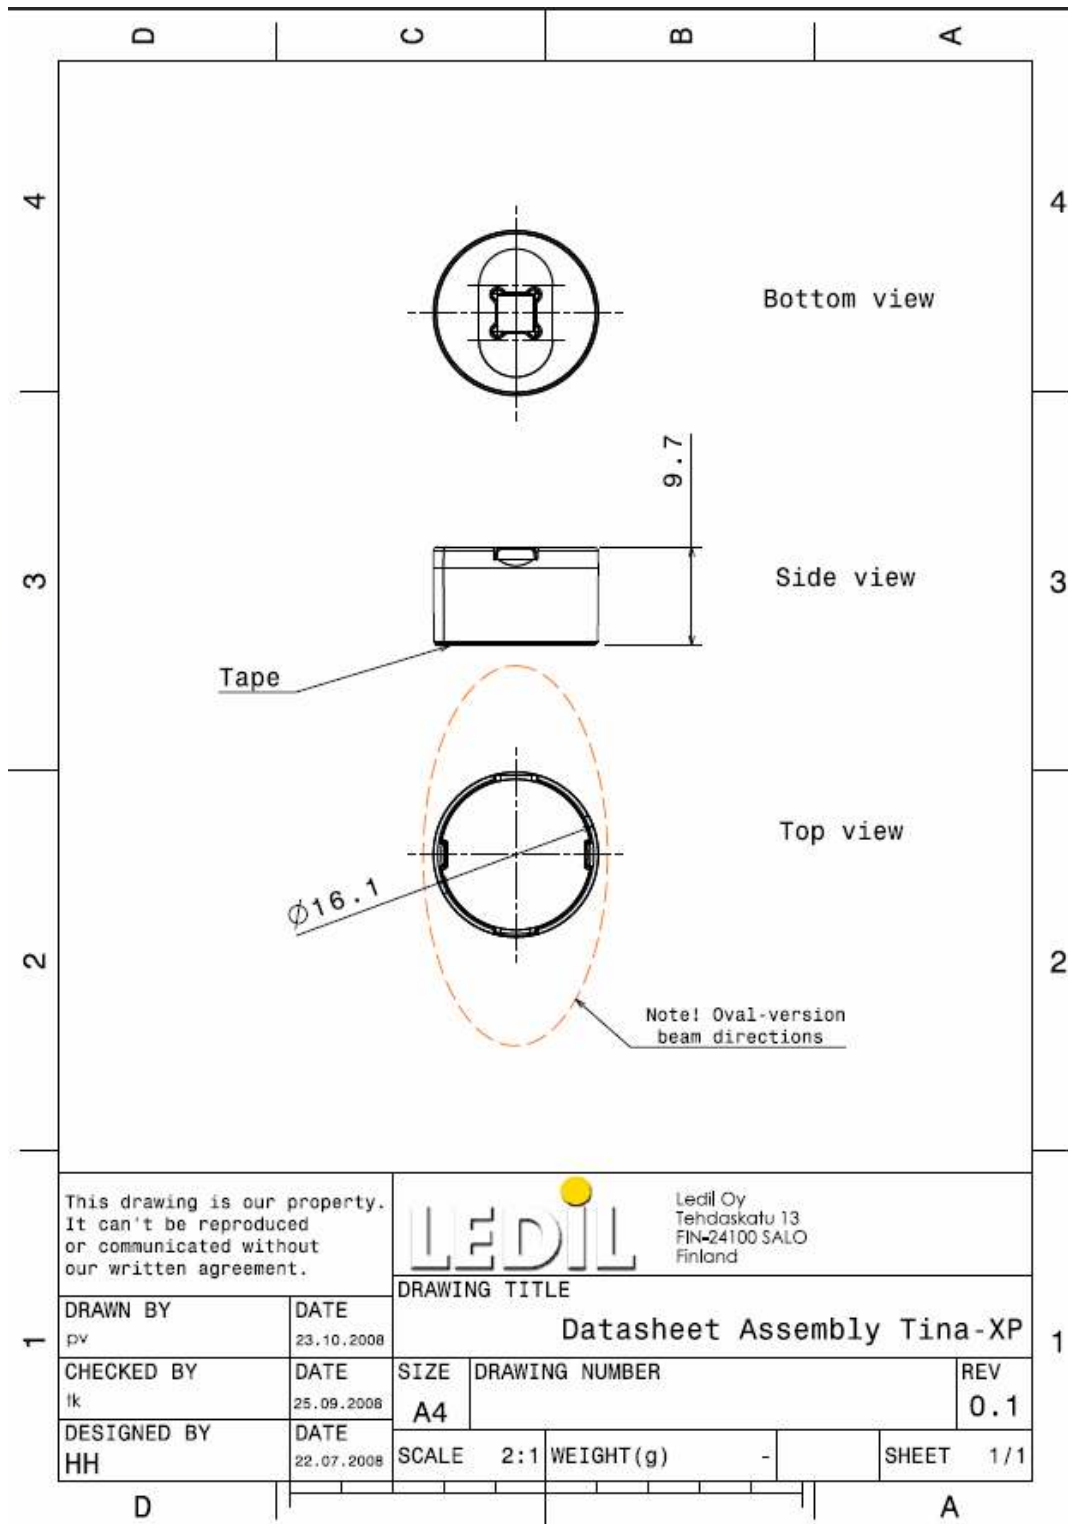

DRAWINGS

© Ledil Oy – PRELIMINARY - Subject to change without prior notice