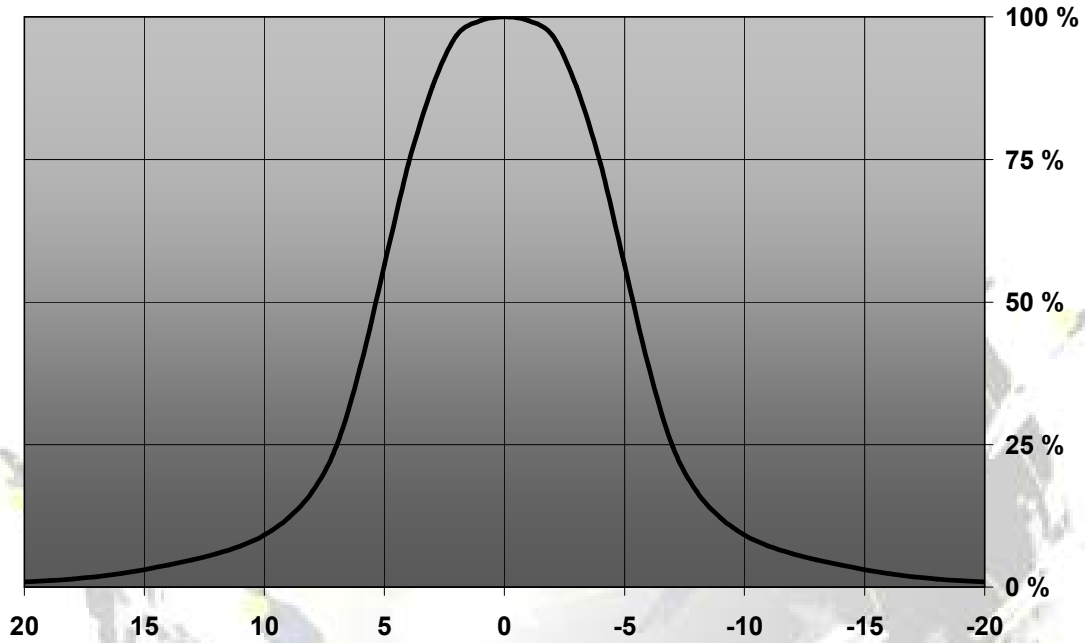

MEASUREMENTS

TINA-XP-RS

Relative Intensity of FA10887-Tina-XP-RS

TINA-XP-D