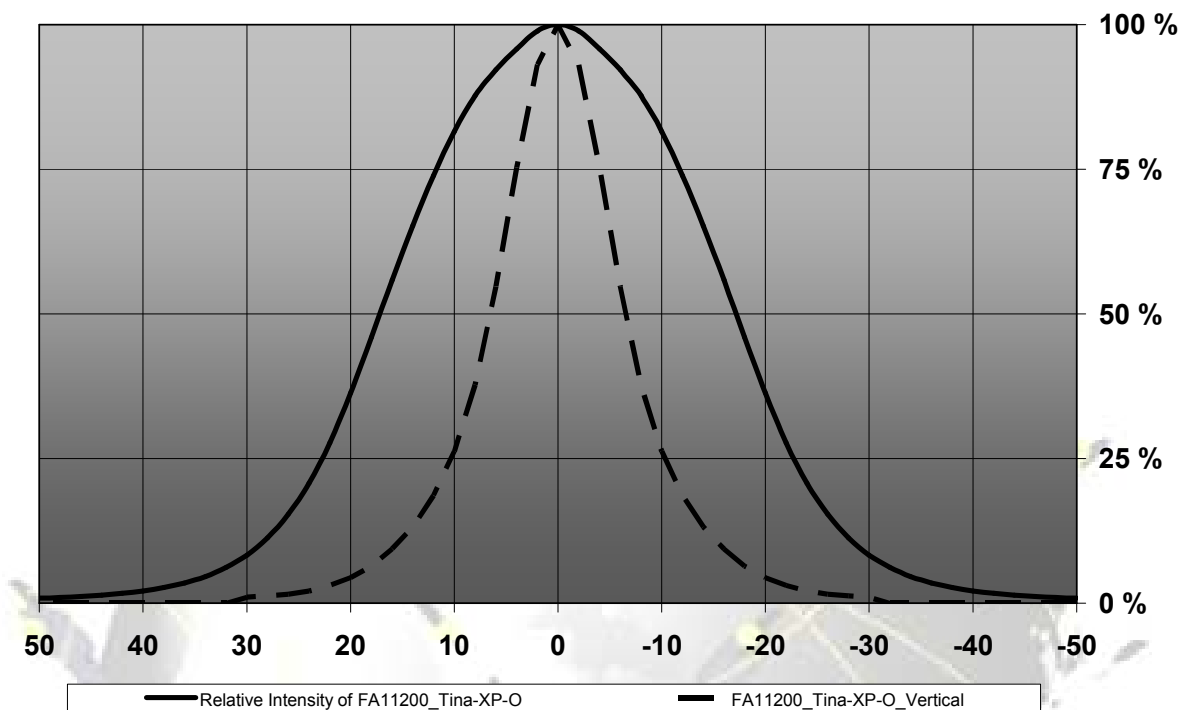

Relative Intensity of FA11200_Tina-XP-O

© Ledil Oy – PRELIMINARY - Subject to change without prior notice