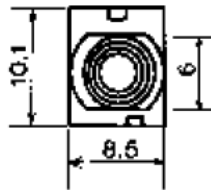

## Specifications:

Connector Type	: RCA / Phono
No. of Contacts	: 3
Gender	: Receptacle
Connector Colour	: Black
Contact Termination	: Solder
Pin Size	: 3.5mm
Colour	: Black
Connector Mounting Orientation	: Panel

Dimensions : Millimetres