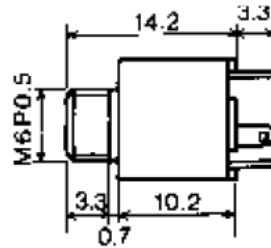

## Specifications:

Connector Type	: RCA / Phono
No. of Contacts	: 3
Gender	: Receptacle
Connector Colour	: Black
Contact Termination	: Solder
Pin Size	: 3.5mm
Colour	: Black
Connector Mounting Orientation	: Panel

Dimensions : Millimetres