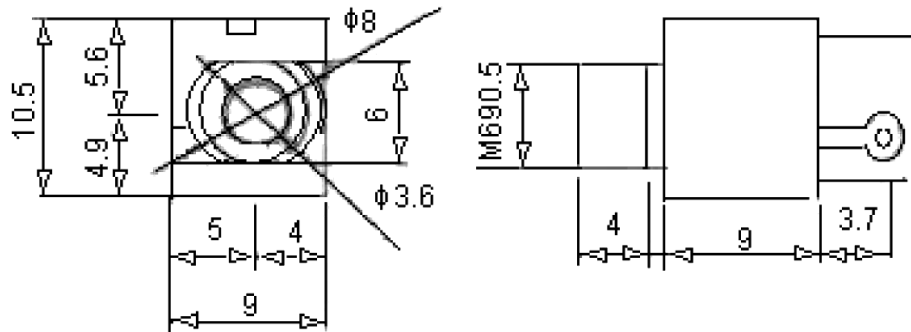

Socket

3.5mm Jack

pro-SIGNAL

Specifications:

Connector Type	: RCA / Phono
No. of Contacts	: 2
Gender	: Receptacle
Pin Size	: 3.5mm
Connector Mounting	: Panel
Colour	: Black
Mounting Type	: Panel
Termination Method	: Solder

Dimensions : Millimetres

Part Number Table

Description	Part Number
Socket, 3.5mm Jack	MJ-355

Important Notice : This data sheet and its contents (the "Information") belong to the members of the Premier Farnell group of companies (the "Group") or are licensed to it. No licence is granted for the use of it other than for information purposes in connection with the products to which it relates. No licence of any intellectual property rights is granted. The Information is subject to change without notice and replaces all data sheets previously supplied. The Information supplied is believed to be accurate but the Group assumes no responsibility for its accuracy or completeness, any error in or omission from it or for any use made of it. Users of this data sheet should check for themselves the Information and the suitability of the products for their purpose and not make any assumptions based on information included or omitted. Liability for loss or damage resulting from any reliance on the Information or use of it (including liability resulting from negligence or where the Group was aware of the possibility of such loss or damage arising) is excluded. This will not operate to limit or restrict the Group's liability for death or personal injury resulting from its negligence. pro-SIGNAL is the registered trademark of the Group. © Premier Farnell plc 2012.