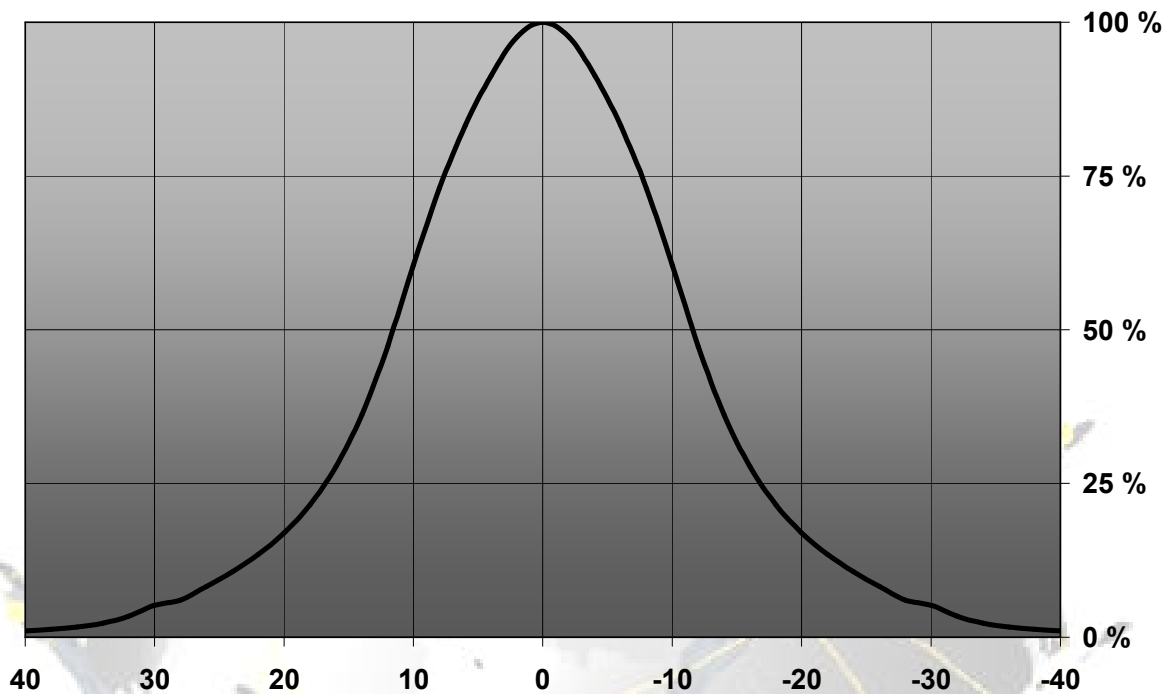

Relative Intensity of FA11001_Lisa2-M-Pin-OSL

© Ledil Oy – PRELIMINARY - Subject to change without prior notice