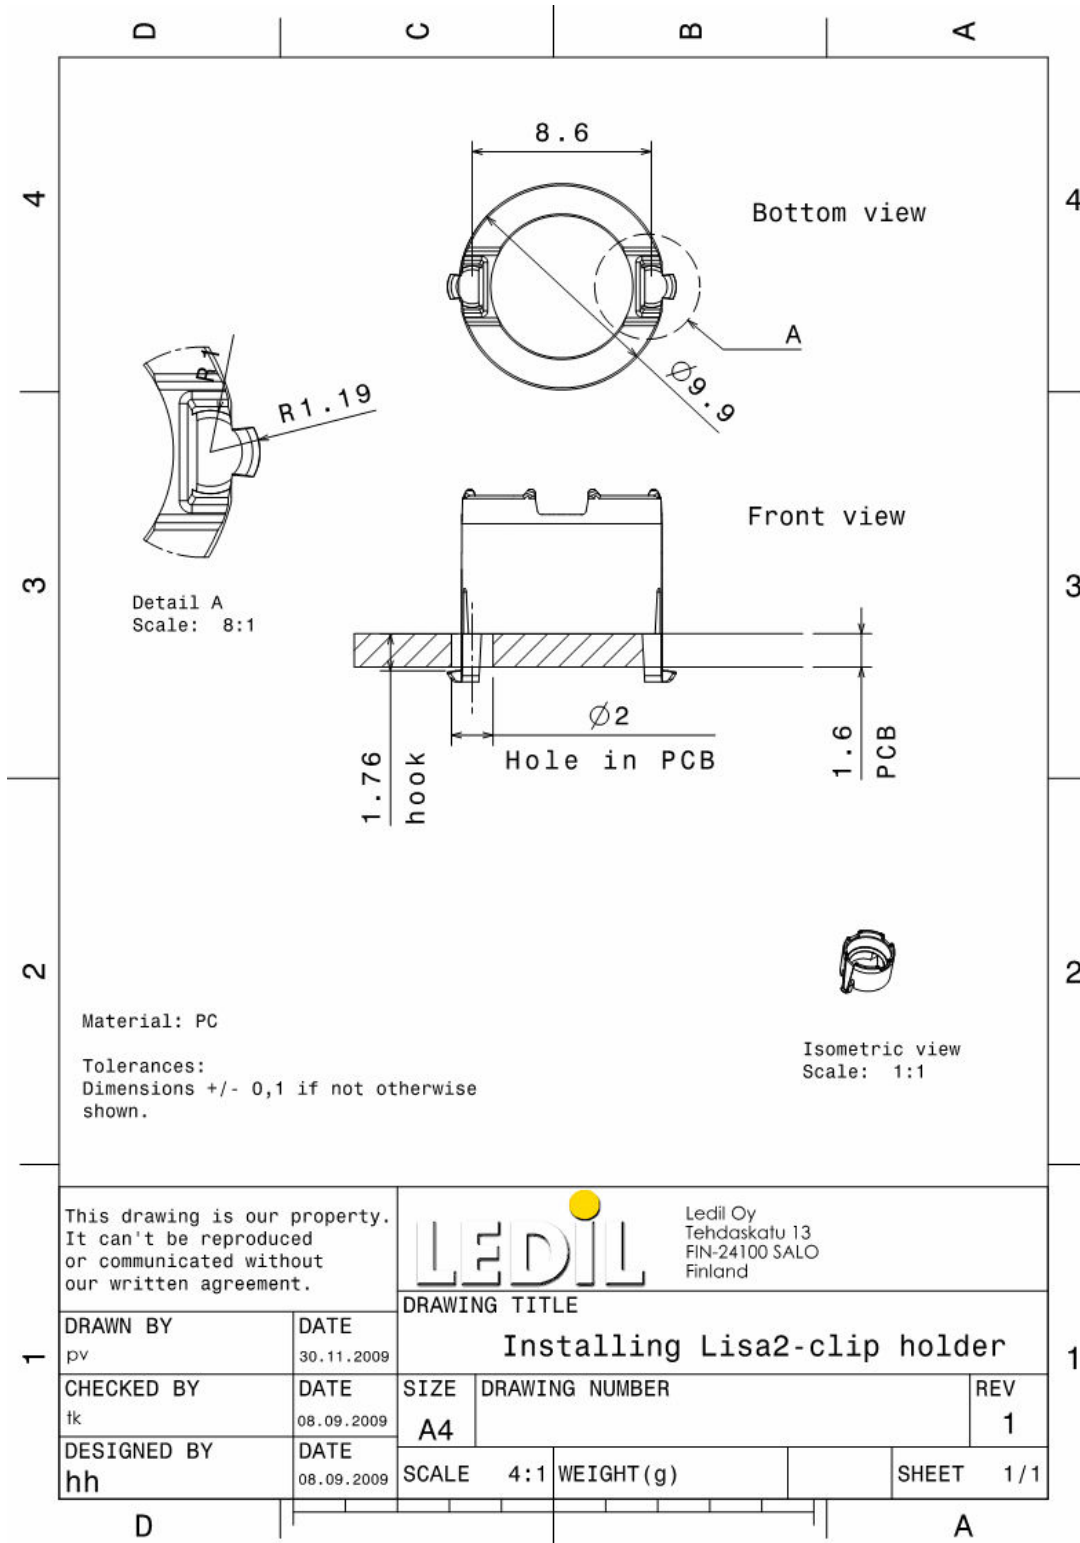

DRAWINGS

© Ledil Oy – PRELIMINARY - Subject to change without prior notice