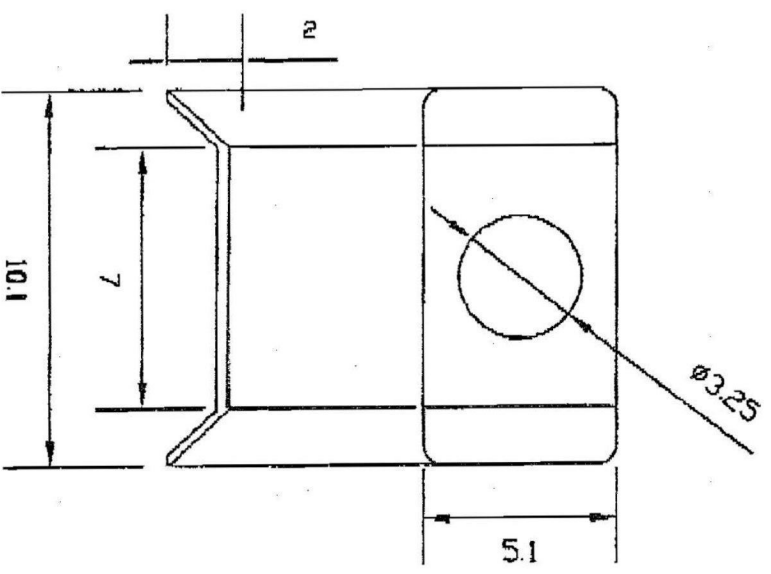

UNC 4-40

X 2PCS

X 2PCS

HARDWARE FOR CONNECTOR
 ITEM NO. #021 (BULK PACK)
 #1-021 (INDIVIDUAL PACK)
 INCLUDES: 2 CAPTIVE SCREWS + 2 SQUARE CLIPS
 MATERIAL OF SCREW: BRASS WITH NICKEL PLATED

ROHS
 Compliant

宏茂科技股份有限公司

App'd. 核准 HELEN	SCALE 比例 参考	TOLERANCE 容許公差 0 ± 0.0 ±	PART NAME 品名 021 INDIVIDUAL PACKING RETAINING CLIP x 2PCS +SCREW#4-40 x 2PCS ROHS
DWG. 製圖 ABBY	UNIT 單位 MM	SIZE 紙張尺寸 A4	PART NO. 料號 UNC2
DATE 制表日 2013/04/29	PAGE 張數 1 OF 1	REV. 版本 A	