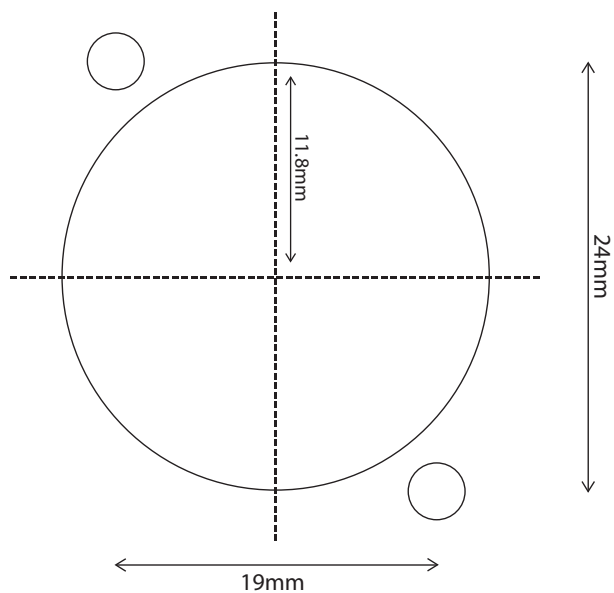

D UNIVERSAL adaptor (KADpm)

Front

Back

Requirements for cut-out:

Front

Back

2nd February, 2016

TUK Ltd, Unit 4, Wimbledon Stadium Business Centre, Riverside Road, London SW17 0BA