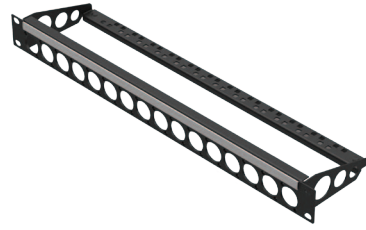

FFD16cm

Code	Description
KCUABDpm	USB A female to B female adaptor, reversible
KCUAA2Dpm	USB2.0 A female to A female coupler
KCUAAXDpm	USB2.0 A female to A female coupler, reversible
KCHDDpm	HDMI female to female coupler
KCK66Dpm	RJ12 6P6C female to female coupler
KOCMMDpm	Fibre female to female coupler SC to SC, multi mode simplex
KOCSMDpm	Fibre female to female coupler SC to SC, single mode simplex
KOLMMDXDpm	Fibre female to female coupler LC to LC, multi mode duplex
KOLSMDXDpm	Fibre female to female coupler LC to LC, single mode duplex
KOTSMDpm	Fibre female to female coupler ST to ST, single mode simplex, yellow dustcover
KOTMMDpm	Fibre female to female coupler ST to ST, multi mode simplex, black dustcover
SKmcDpm	Category 6 IDC socket, LSA-Plus and 110 type termination, unshielded
FAK2Dpm	Category 5e female to female coupler, unshielded
SACK2Dpm	Category 6 female to female coupler, unshielded
FAK2SDSpm	Category 5e female to female coupler, shielded
SACK3SDSpm	Category 6 female to female coupler, shielded
SGKSsuDSpm	Category 6A tool-less socket, shielded
SGACK2SDSpm	Category 6A female to female coupler, shielded (Cat 6 coupler, shielded also available)
SACK90SDSpm	Cat 6 female to female coupler, w/rear outlet 90° to front outlet, shielded or unshielded
KBNC50Dpm	BNC 50 ohm female to female coupler
KBNC75Dpm	BNC true 75 ohm female to female coupler(capable of data rates up to 3 Gb/s or higher)
KSPbkDpm	Speaker module in black with black elastic identifier
KSPrdDpm	Speaker module in black with red elastic identifier
SKFDpm	Category 6 tool-less IDC socket, unshielded (Category 5e also available)
KSH66Dpm	RJ12 6p6c socket
KCFDpm	F connector, female to female, keystone coupler in black.
KGB1Dpm	UK telephone socket - PSTN Master (Slave/Secondary version also available)
KADkpk	D UNIVERSAL Blank
FFD16cm	16 port panel for D UNIVERSAL series connectors with cable management
KADscrew R/F	M3 screw to fit standard panels (length: 10mm), in bag of 50 pieces; roundhead or flathead, black