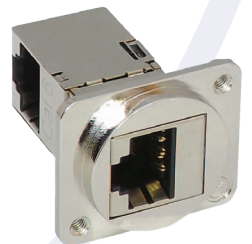

KCK66Dpm

KOTMMDpm

KOTSMDpm