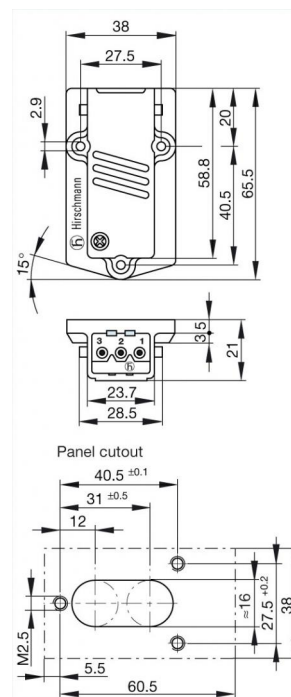

STASAP 3 N grau/grey

Industrial Connectors:Rectangular connectors ST-series:Surface mounted connector

Product description

Description	Surface mounted connector
Type	STASAP 3 N grau/grey
Order No.	932 514-106
Type of contact	male
Number of contacts	3 + PE
Conductor size	max. 1.5 mm ²
Housing Color	grey
Contact bearer color	black

Drawing

Technical data

Pin dimensions	2 mm
Rated voltage	AC 400 V / DC 250 V
Rated current	DC 10 A / AC 16 A
Contact resistance	≤ 5 mOhm
Type of termination	screws

Material

Contact material	Cu Zn
Contact surface material	Sn
Contact bearer material	PA

Housing material	PA
Environmental conditions	
Protection class (IEC 60529)	IP 54
Pollution severity	3
Temperature range	-30 °C to +90 °C
Inflammability class	
Housing	UL 94 HB
Contact bearer	UL 94 V-0
Approvals	
UL	UL
VDE	VDE
SEV	SEV
Packing unit	
Packaging unit	100 pieces
Scope of delivery and accessories	
Accessories to order separately	safety brackets STASI 3, order no. 732 045-001