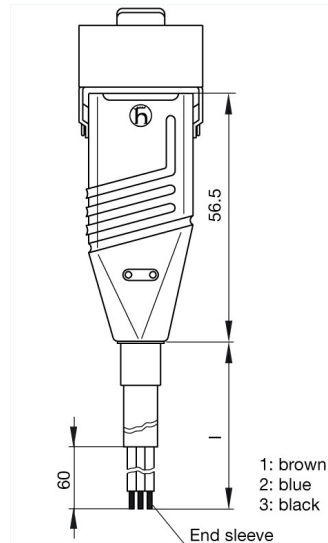

STAS 3 K 075 SI 1000mm grau/grey

Industrial Connectors:Rectangular connectors ST-series:Cable plug

Product description

Description	Molded-on cable plug with harmonized lead (DIN VDE 0282) and safety bracket
Type	STAS 3 K 075 SI 1000mm grau/grey
Order No.	931 300-055
Type of contact	male
Number of contacts	3 + PE
Cable color	black
Cable length	1000 mm
Cable diameter	7.5 mm
Conductor size	0.75 mm ²
Cable specification	4 x 0.75 mm ²
Cable type	H05 RR-F4G 0,75
Housing Color	grey
Contact bearer color	black

Drawing

Technical data

Pin dimensions	2 mm
Rated voltage	DC 250 V / AC 400 V
Rated current	DC 10 A / AC 10 A
Contact resistance	≤ 5 mOhm

Material

Contact material	Cu Zn
Contact surface material	Sn
Contact bearer material	PA
Housing material	PA