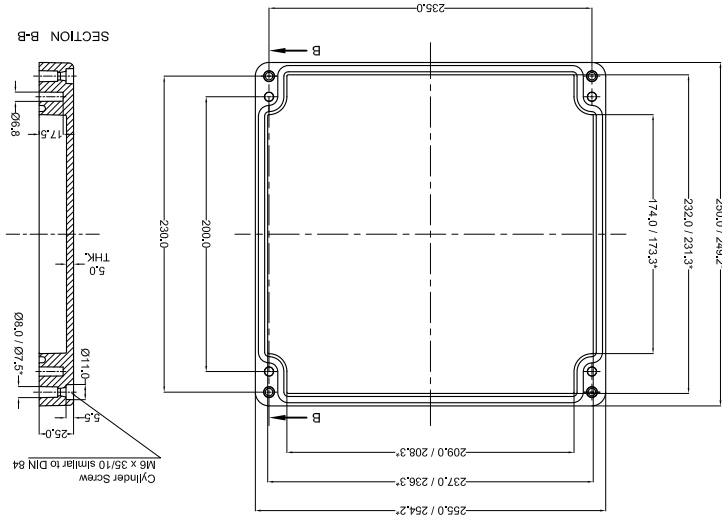

NO. REV.NO.	-	DESCRIPTION	-
QUANTITY	-	MATERIAL :-	GRP
MACH NAME	-	DATE	-
NAME	-	SIGN	-
RRPL DESIGN	-	DATE	09/01/14
MANOJ DRAWN	-	DATE	09/01/14
PAYAN CHECKED	-	SCALE	1:1
M.S. APPROVED	-	PARTNO.	-
DRG. NO.	-	REV	00
GJB-255250120-0		RAYCHEM RFG (P) Limited	
Ceat Mahal Annex, Dr. Amie Besant Road, Worli, Mumbai 400030 Web : www.raychemrfg.com		GRJ 12	
±1.0° ANGLES		±0.2 HOLES	
±0.2 TOLERANCE		ALL DIMENSION ARE IN MM	
WEIGHT : FINISH :		TITLE :- GRP JUNCTION BOX 255 x 250 x 120	

BASE

LID

OPTIONAL ACCESSORIES		
PART NAME	QTY.	AVAILABILITY
MOUNTING PLATE	1	Y
EXTERNAL HINGE	1	Y
INTERNAL HINGE	-	N
MOUNTING BRACKETS	4	Y
NEOPRENE/SILICON GASKET	1	Y
DIN RAIL TS15	-	N
DIN RAIL TS35	1	Y

* = Conical form tapering downward.
 Untoleranced dimensions per DIN 16901-140

Cylinder Screw
 M6 x 35/10 similar to DIN 94

X-ON Electronics

Largest Supplier of Electrical and Electronic Components

Click to view similar products for [Enclosures, Boxes, & Cases](#) *category:*