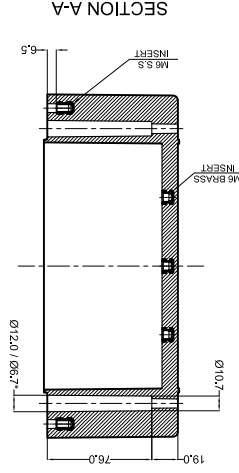

PROPERTY OF Raychem® (P) LTD.
ALL RIGHTS RESERVED AND/OR PHOTOCOPIING THIS DOCUMENT
TO A PERSON WITHOUT Raychem® (P) LTD. WRITTEN AUTHORIZATION IS PROHIBITED

Sr.No.	Drawing no.	RM Grade	Finish
1	GJB-255250120-L-01	GRP-23	GREY RAL7000
2	GJB-255250120-L-02	GRP-30	BLACK RAL9011

NO. REV.NO.	-	DESCRIPTION	-
QUANTITY	-	MATERIAL :-	GRP
MACH NAME	-	DATE	-
NAME	-	SIGN	-
RRPL DESIGN	-	DATE	09/01/14
MANOJ DRAWN	-	DATE	09/01/14
PAYAN CHECKED	-	SCALE	1:1
M.S. APPROVED	-	PARTNO.	-
DRG. NO.	-	REV	00
GJB-255250120-0		RAYCHEM RFG (P) Limited	
Ceat Mahal Annex, Dr. Amie Besant Road, Worli, Mumbai 400030 Web : www.raychemrfg.com		GRJ 12	
±1.0° ANGLES		±0.2 HOLES	
±0.2 TOLERANCE		ALL DIMENSION ARE IN MM	
WEIGHT : FINISH :		TITLE :- GRP JUNCTION BOX 255 x 250 x 120	

BASE

LID

OPTIONAL ACCESSORIES		
PART NAME	QTY.	AVAILABILITY
MOUNTING PLATE	1	Y
EXTERNAL HINGE	1	Y
INTERNAL HINGE	-	N
MOUNTING BRACKETS	4	Y
NEOPRENE/SILICON GASKET	1	Y
DIN RAIL TS15	-	N
DIN RAIL TS35	1	Y

* = Conical form tapering downward.
Untoleranced dimensions per DIN 16901-140

Cylinder Screw
M6 x 35/10 similar to DIN 94