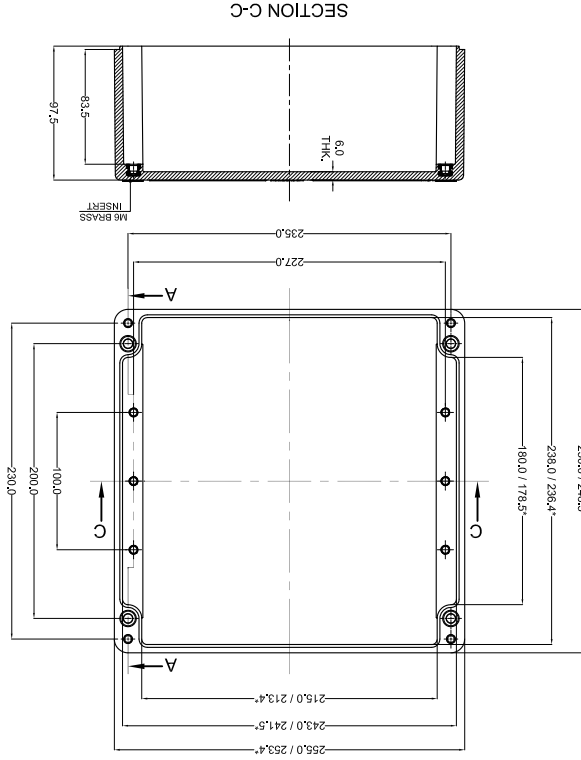

NO. REV.NO.	-	DESCRIPTION	-
QUANTITY	-	MATERIAL :-	GRP
MACH NAME	-	DATE	-
NAME	-	SIGN	-
RRPL DESIGN	-	DATE	09/01/14
MANOJ DRAWN	-	DATE	09/01/14
PAYAN CHECKED	-	SCALE	1:1
M.S. APPROVED	-	PARTNO.	-
DRG. NO.	-	REV	00
GJB-255250120-0		RAYCHEM RFG (P) Limited	
Ceat Mahal Annex, Dr. Amie Besant Road, Worli, Mumbai 400030 Web : www.raychemrfg.com		GRJ 12	
±1.0° ANGLES		±0.2 HOLES	
±0.2 TOLERANCE		ALL DIMENSION ARE IN MM	
WEIGHT : FINISH :		TITLE :- GRP JUNCTION BOX 255 x 250 x 120	

BASE

LID

OPTIONAL ACCESSORIES		
PART NAME	QTY.	AVAILABILITY
MOUNTING PLATE	1	Y
EXTERNAL HINGE	1	Y
INTERNAL HINGE	-	N
MOUNTING BRACKETS	4	Y
NEOPRENE/SILICON GASKET	1	Y
DIN RAIL TS15	-	N
DIN RAIL TS35	1	Y

* = Conical form tapering downward.
 Untoleranced dimensions per DIN 16901-140

Cylinder Screw
 M6 x 35/10 similar to DIN 94

X-ON Electronics

Largest Supplier of Electrical and Electronic Components

Click to view similar products for [Enclosures, Boxes, & Cases](#) *category:*