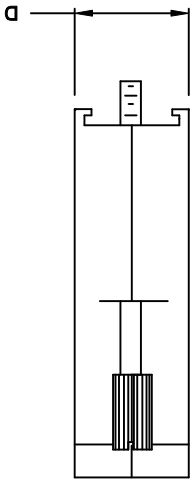

BACKSHELL KIT INCLUDES:

- (2) BACKSHELL HALVES
- (2) 4-40 THUMBSCREWS
- (2) HOUSING SCREWS
- (1) SET OF METALIZED COMPRESSION INSERTS - VARIOUS SIZES
- DIAMETERS 4mm (.157"), 5mm (.167"), 7mm (.276"), 9mm(.354")

BACKSHELL MATERIAL: DIE-CAST ZINC ALLOY
PLATING: NICKEL
4-40 THUMBSCREWS: STEEL
M3 HOODSCREWS: STEEL
COMPRESSION INSERT: ABS UL 94HB
OPERATING TEMP: -40°C TO +120°C

ROHS COMPLIANT

MH CONNECTORS LTD.

DRAWING No			MHDZK-<->-RAHI-K SERIES		
SCALE	SHEET OF	NTS	1	1	A
REV:	OF				

SIZE	37-WAY	MHDZK-37-RAHI
PRODUCT CODE:	9-WAY	MHDZK-9-RAHI
	15-WAY	MHDZK-15-RAHI
	25-WAY	MHDZK-25-RAHI
	37-WAY	MHDZK-37-RAHI

SIZE	9-WAY	MHDZK-9-RAHI-K
PRODUCT CODE:	15-WAY	MHDZK-15-RAHI-K
	25-WAY	MHDZK-25-RAHI-K
	37-WAY	MHDZK-37-RAHI-K

ORDERING INFORMATION:

DIMENSIONS (mm/in)		SIZE			
A	B	C	D		
±.25	±.13	±.05	±.10	±.25	±.10
31.20	24.99	39.90	15.00	9	15.00
1.228	0.984	1.571	0.591	15	15.00
39.50	33.32	41.50	15.00	25	15.00
1.555	1.312	1.634	0.591	37	15.00
53.40	47.04	48.60	15.00		
2.102	1.852	1.913	0.591		
69.70	63.50	53.60	15.00		
2.744	2.500	2.110	0.591		