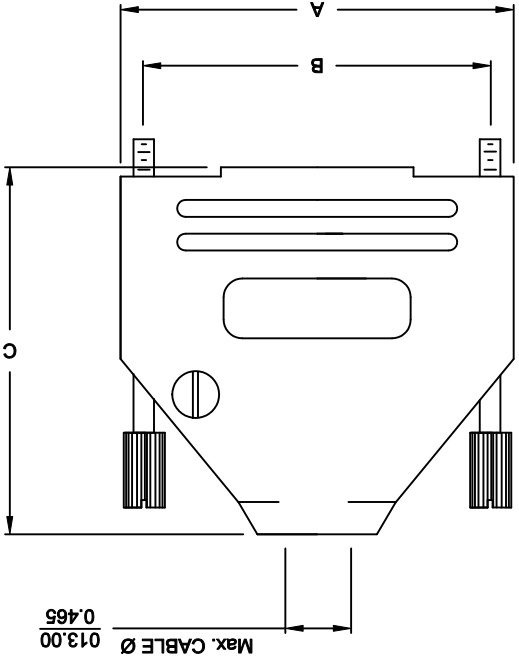

BACKSHELL KIT INCLUDES:

- (2) BACKSHELL HALVES
- (2) 4-40 THUMBSCREWS
- (2) HOUSING SCREWS
- (1) SET OF METALIZED COMPRESSION INSERTS - VARIOUS SIZES
- DIAMETERS 4mm (.157"), 5mm (.167"), 7mm (.276"), 9mm(.354")

BACKSHELL MATERIAL: DIE-CAST ZINC ALLOY
PLATING: NICKEL
4-40 THUMBSCREWS: STEEL
M3 HOODSCREWS: STEEL
COMPRESSION INSERT: ABS UL 94HB
OPERATING TEMP: -40°C TO +120°C

ROHS COMPLIANT

MH CONNECTORS LTD.

DRAWING No			MHDZK-<->-RAHI-K SERIES		
SCALE	SHEET OF	NTS	1	1	A
REV:	OF				

SIZE	37-WAY	MHDZK-37-RAHI
PRODUCT CODE:	9-WAY	MHDZK-9-RAHI
	15-WAY	MHDZK-15-RAHI
	25-WAY	MHDZK-25-RAHI
	37-WAY	MHDZK-37-RAHI

SIZE	9-WAY	MHDZK-9-RAHI-K
PRODUCT CODE:	15-WAY	MHDZK-15-RAHI-K
	25-WAY	MHDZK-25-RAHI-K
	37-WAY	MHDZK-37-RAHI-K

ORDERING INFORMATION:

DIMENSIONS (mm/in)		SIZE			
A	B	C	D		
±.25	±.13	±.05	±.10	±.25	±.10
31.20	24.99	39.90	15.00	9	15.00
1.228	0.984	1.571	0.591	15	15.00
39.50	33.32	41.50	15.00	25	15.00
1.555	1.312	1.634	0.591	37	15.00
53.40	47.04	48.60	15.00		
2.102	1.852	1.913	0.591		
69.70	63.50	53.60	15.00		
2.744	2.500	2.110	0.591		