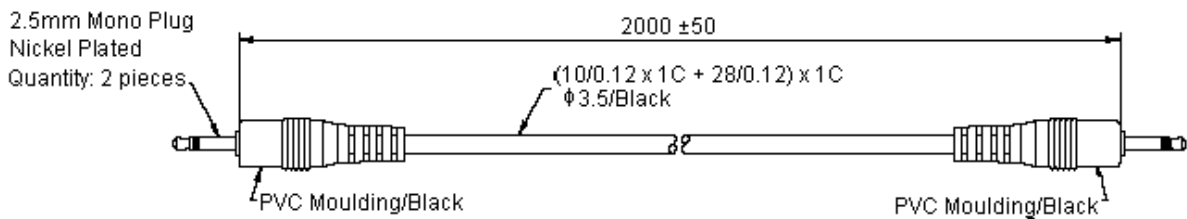

Lead

2.5mm to 2.5mm Mono Plug

pro-SIGNAL

Specifications:

Connector Type A	: 2.5mm Mono Jack Plug
Connector Type B	: 2.5mm Mono Jack Plug
Cable Assembly Type	: Audio / Video
Cable Length - Metric	: 2m
Jacket Colour	: Black
No. of Poles	: 2

Soldered Drawing:
2.5mm Mono Plug

2.5mm Mono Plug

Dimensions : Millimetres

Part Number Table

Description	Part Number
2.5mm Mono Plug to 2.5mm Mono Plug	AV00987

Important Notice : This data sheet and its contents (the "Information") belong to the members of the Premier Farnell group of companies (the "Group") or are licensed to it. No licence is granted for the use of it other than for information purposes in connection with the products to which it relates. No licence of any intellectual property rights is granted. The Information is subject to change without notice and replaces all data sheets previously supplied. The Information supplied is believed to be accurate but the Group assumes no responsibility for its accuracy or completeness, any error in or omission from it or for any use made of it. Users of this data sheet should check for themselves the Information and the suitability of the products for their purpose and not make any assumptions based on information included or omitted. Liability for loss or damage resulting from any reliance on the Information or use of it (including liability resulting from negligence or where the Group was aware of the possibility of such loss or damage arising) is excluded. This will not operate to limit or restrict the Group's liability for death or personal injury resulting from its negligence. pro-SIGNAL is the registered trademark of the Group. © Premier Farnell plc 2012.