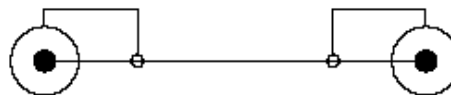

Lead

2.5mm to 2.5mm Mono Plug

pro-SIGNAL

Specifications:

Connector Type A	: 2.5mm Mono Jack Plug
Connector Type B	: 2.5mm Mono Jack Plug
Cable Assembly Type	: Audio / Video
Cable Length - Metric	: 2m
Jacket Colour	: Black
No. of Poles	: 2

Soldered Drawing:
2.5mm Mono Plug

2.5mm Mono Plug

Dimensions : Millimetres

Part Number Table

Description	Part Number
2.5mm Mono Plug to 2.5mm Mono Plug	AV00987

Important Notice : This data sheet and its contents (the "Information") belong to the members of the Premier Farnell group of companies (the "Group") or are licensed to it. No licence is granted for the use of it other than for information purposes in connection with the products to which it relates. No licence of any intellectual property rights is granted. The Information is subject to change without notice and replaces all data sheets previously supplied. The Information supplied is believed to be accurate but the Group assumes no responsibility for its accuracy or completeness, any error in or omission from it or for any use made of it. Users of this data sheet should check for themselves the Information and the suitability of the products for their purpose and not make any assumptions based on information included or omitted. Liability for loss or damage resulting from any reliance on the Information or use of it (including liability resulting from negligence or where the Group was aware of the possibility of such loss or damage arising) is excluded. This will not operate to limit or restrict the Group's liability for death or personal injury resulting from its negligence. pro-SIGNAL is the registered trademark of the Group. © Premier Farnell plc 2012.