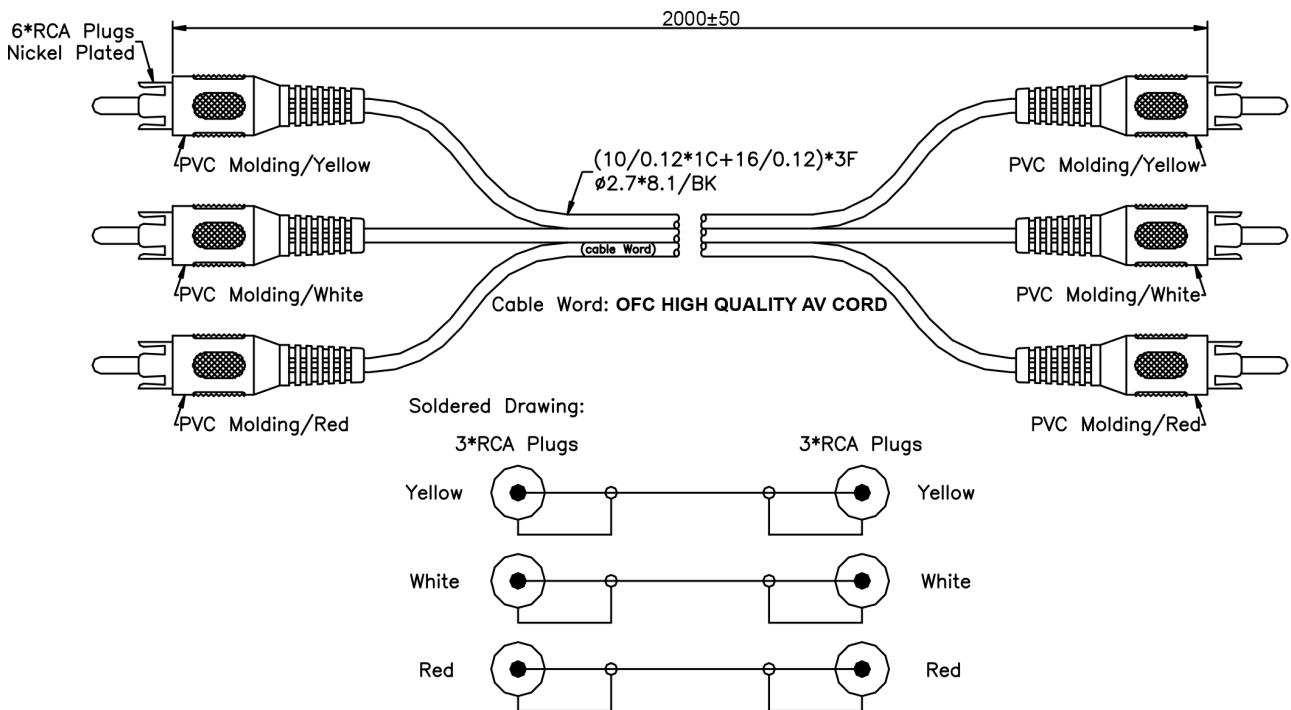

Specifications:

Connector Type A	: 3 × Phono Plugs
Connector Type B	: 3 × Phono Plugs
Cable Assembly Type	: Audio / Video
Cable Length - Imperial	: 6.56ft
Cable Length - Metric	: 2m
Jacket Colour	: Black
Colour	: Yellow / Red / White

Dimensions: Millimetres

Part number Table

Description	Part Number
Lead, 3 × Phono to 3 × Phono, 2M	AV02497

Important Notice : This data sheet and its contents (the "Information") belong to the members of the Premier Farnell group of companies (the "Group") or are licensed to it. No licence is granted for the use of it other than for information purposes in connection with the products to which it relates. No licence of any intellectual property rights is granted. The Information is subject to change without notice and replaces all data sheets previously supplied. The Information supplied is believed to be accurate but the Group assumes no responsibility for its accuracy or completeness, any error in or omission from it or for any use made of it. Users of this data sheet should check for themselves the Information and the suitability of the products for their purpose and not make any assumptions based on information included or omitted. Liability for loss or damage resulting from any reliance on the Information or use of it (including liability resulting from negligence or where the Group was aware of the possibility of such loss or damage arising) is excluded. This will not operate to limit or restrict the Group's liability for death or personal injury resulting from its negligence. pro-SIGNAL is the registered trademark of the Group. © Premier Farnell plc 2012.