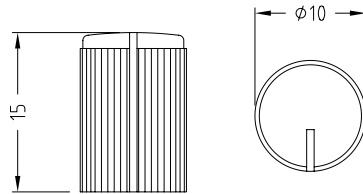

CLIFF

KNURLED ALUMINIUM SHELL KNOBS

Knobs for professional equipment - comprising machined aluminium shell on moulded plastic inner. Push on fixing. Max shaft depth 11mm.

KMK10

6mm Splined shaft

FC7248 - Silver Anodised