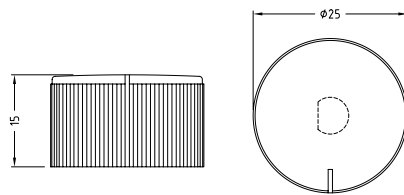

KMK25

6mm Splined shaft

FC7252 - Silver Anodised

FC7253 - Black Anodised

6mm USA 'D' shaft

FC7254 - Silver Anodised

FC7255 - Black Anodised

Other anodised colours available.