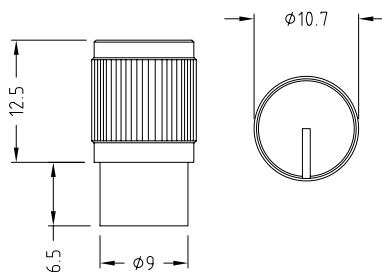

KMK10E

6mm Splined shaft

FC7256 - Silver Anodised

FC7257 - Black Anodised

6mm USA 'D' shaft

FC7258 - Silver Anodised

FC7259 - Black Anodised

Other anodised colours available.

For further information, contact: sales@cliffuk.co.uk

Cliff Electronic Components Limited,
76 Holmethorpe Avenue, Holmethorpe Ind. Estate,
Redhill, Surrey RH1 2PF U.K.
Tel: +44 (0)1737 771375 Fax: +44 (0)1737 766012

Visit us online at:

www.cliffuk.co.uk