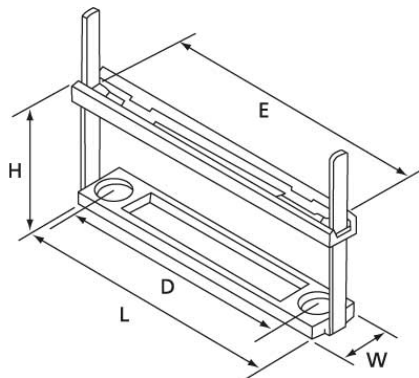

Ty-Rap®

FCC-1

This system allows the secure and neat fixing of between 1 and 25 ribbon cables. The clamp height adapts accurately to the desired number of ribbon cables. An interesting feature is the fact these clamps are re-openable for later addition or removal of a cable.

T&B Catalog Number:

FCC-1

EAN Number:

05414363020431

UPC Number:

78621096780

Description:

Cable clamp, for flat cables, screw mounting, natural Polyamide 6.6

Technical Information

Type	Cable clamp
Mounting Method	screw
Accessorie Style	for flat cables
Material	Polyamide 6.6
Temperature Range	-40°C to +85°C
Flammability Rating	UL 94 V-2
Colour	natural
Halogen free	yes
Silicone free	yes

Ordering Information

E (mm)	25.4
H (mm)	8 - 21
L (mm)	32.5
W (mm)	12.7
Screw Type	countersunk M4
Quantity (pieces)	50
Weight (g/100)	260

For additional information, please contact our customer service. Phone: +32 (0) 64 88 63 88 - Fax: +32 (0) 64 88 65 50