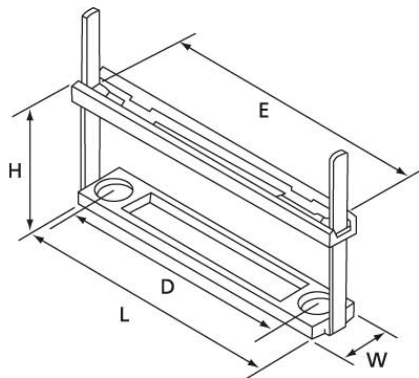

## FCC-2A

This system allows the secure and neat fixing of between 1 and 25 ribbon cables. The clamp height adapts accurately to the desired number of ribbon cables. An interesting feature is the fact these clamps are re-openable for later addition or removal of a cable.

**T&B Catalog Number:** FCC-2A  
**EAN Number:** 05414363074670  
**UPC Number:** 78621096749  
**Description:** Cable clamp, for flat cables, self-adhesive / screw mounting, natural Polyamide 6.6

### Technical Information

Type	Cable clamp
Mounting Method	self-adhesive / screw
Accessorie Style	for flat cables
Material	Polyamide 6.6
Temperature Range	-40°C to +85°C
Flammability Rating	UL 94 V-2
Colour	natural
Halogen free	yes
Silicone free	yes

### Ordering Information

D (mm)	39.1
E (mm)	50.8
H (mm)	8.8 - 36
L (mm)	57.9
W (mm)	12.7
Screw Type	countersunk M4
Quantity (pieces)	50
Weight (g/100)	390

For additional information, please contact our customer service. Phone: +32 (0) 64 88 63 88 - Fax: +32 (0) 64 88 65 50