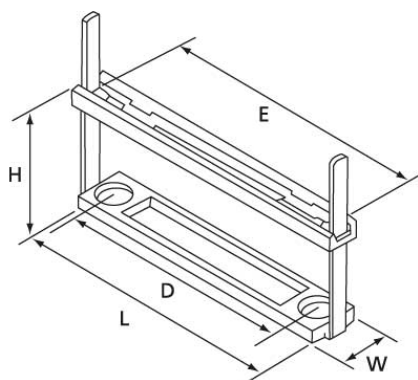

Ty-Rap®

FCC-3A

This system allows the secure and neat fixing of between 1 and 25 ribbon cables. The clamp height adapts accurately to the desired number of ribbon cables. An interesting feature is the fact these clamps are re-openable for later addition or removal of a cable.

T&B Catalog Number: FCC-3A
EAN Number: 05414363020486
UPC Number: 78621025957
Description: Cable clamp, for flat cables, self-adhesive / screw mounting, natural Polyamide 6.6

Technical Information

Type	Cable clamp
Mounting Method	self-adhesive / screw
Accessorie Style	for flat cables
Material	Polyamide 6.6
Temperature Range	-40°C to +85°C
Flammability Rating	UL 94 V-2
Colour	natural
Halogen free	yes
Silicone free	yes

Ordering Information

D (mm)	64.5
E (mm)	76.2
H (mm)	8.8 - 36
L (mm)	83.3
W (mm)	12.7
Screw Type	countersunk M4
Adhesive Strength on Steel (N/cm)	76
Quantity (pieces)	50
Weight (g/100)	490

For additional information, please contact our customer service. Phone: +32 (0) 64 88 63 88 - Fax: +32 (0) 64 88 65 50