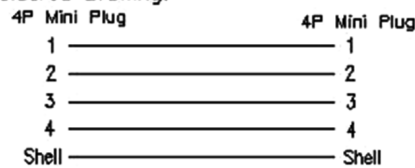

4 Pin Mini DIN Plug to Plug 1.5m

pro-SIGNAL

Specifications:

Connector Type A	: 4 Way Mini DIN Plug
Connector Type B	: 4 Way Mini DIN Plug
Cable Assembly Type	: Audio / Video
Cable Length - Imperial	: 4.92ft
Cable Length - Metric	: 1.5m
Jacket Colour	: Black
Colour	: White / Brown

Soldered Drawing:

Item	Connector Type	Material	Outer Diameter
1	4 Pin (P) Mini Mould	-	-
2	4 Pin (P) Mini	-	-
3	4 Pin (J) Mini Mould	-	-
4	4 Pin (J) Mini	-	-
5	2 Cross Isolated IVA	PVC	4.9

Dimensions : Millimetres

Part Number Table

Description	Part Number
Lead, 4Pin Mini Din Plug-Plug, 1.5m	AVVCL72

Important Notice : This data sheet and its contents (the "Information") belong to the members of the Premier Farnell group of companies (the "Group") or are licensed to it. No licence is granted for the use of it other than for information purposes in connection with the products to which it relates. No licence of any intellectual property rights is granted. The Information is subject to change without notice and replaces all data sheets previously supplied. The Information supplied is believed to be accurate but the Group assumes no responsibility for its accuracy or completeness, any error in or omission from it or for any use made of it. Users of this data sheet should check for themselves the Information and the suitability of the products for their purpose and not make any assumptions based on information included or omitted. Liability for loss or damage resulting from any reliance on the Information or use of it (including liability resulting from negligence or where the Group was aware of the possibility of such loss or damage arising) is excluded. This will not operate to limit or restrict the Group's liability for death or personal injury resulting from its negligence. pro-SIGNAL is the registered trademark of the Group. © Premier Farnell plc 2012.