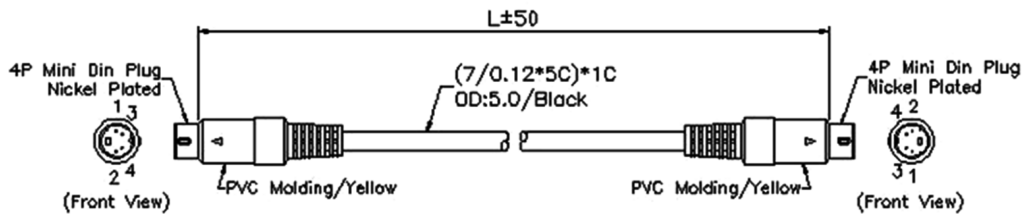

4 Pin Mini DIN Plug to Plug 1.5m

pro-SIGNAL

Specifications:

Connector Type A	: 4 Way Mini DIN Plug
Connector Type B	: 4 Way Mini DIN Plug
Cable Assembly Type	: Audio / Video
Cable Length - Imperial	: 4.92ft
Cable Length - Metric	: 1.5m
Jacket Colour	: Black
Colour	: White / Brown

Soldered Drawing:

Item	Connector Type	Material	Outer Diameter
1	4 Pin (P) Mini Mould	-	-
2	4 Pin (P) Mini	-	-
3	4 Pin (J) Mini Mould	-	-
4	4 Pin (J) Mini	-	-
5	2 Cross Isolated IVA	PVC	4.9

Dimensions : Millimetres

Part Number Table

Description	Part Number
Lead, 4Pin Mini Din Plug-Plug, 1.5m	AVVCL72

Important Notice : This data sheet and its contents (the "Information") belong to the members of the Premier Farnell group of companies (the "Group") or are licensed to it. No licence is granted for the use of it other than for information purposes in connection with the products to which it relates. No licence of any intellectual property rights is granted. The Information is subject to change without notice and replaces all data sheets previously supplied. The Information supplied is believed to be accurate but the Group assumes no responsibility for its accuracy or completeness, any error in or omission from it or for any use made of it. Users of this data sheet should check for themselves the Information and the suitability of the products for their purpose and not make any assumptions based on information included or omitted. Liability for loss or damage resulting from any reliance on the Information or use of it (including liability resulting from negligence or where the Group was aware of the possibility of such loss or damage arising) is excluded. This will not operate to limit or restrict the Group's liability for death or personal injury resulting from its negligence. pro-SIGNAL is the registered trademark of the Group. © Premier Farnell plc 2012.