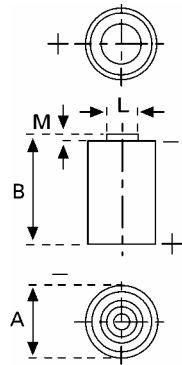

## Data Sheet

**Type Number** ..... 6127  
**Designation IEC** ..... ---  
**System** ..... Li-Manganese dioxide / Organic Electrolyte

**UL Recognition:**..... MH13654 (N)  
**Nominal Voltage** ..... 3 V  
**Typical Capacity C** ..... 950 mAh  
 Load 5.6 kOhm, at 20°C down to 2 V

**Weight (approx.)** ..... 11,5 g  
**Volume** ..... 5 ccm  
**Coding**..... Date of Manufacturing Quater/Year

**Temperature Ranges**

	min	max.
Storage	-55°C	75 °C
Discharge	-30°C	75°C

**Dimensions**

	min	max.
Diameter (A)	14,45	14,75
Height (B)	24,9	25,1
Shoulder Diameter[L]	7	
Shoulder Height [M]	0,6	