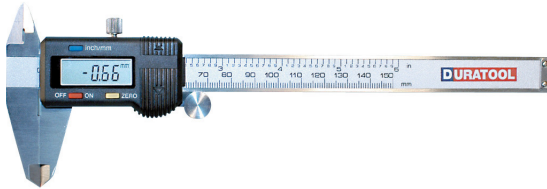

# Digital Caliper

## Features:

- Manufactured from extra strong carbon fibre composites
- LCD, internal / external measurement
- True mm / inch conversion
- Lightweight and durable

## Specifications:

Instrument Type : Digital Caliper  
Measuring Range Max : 6"  
Graduations : 0.1mm