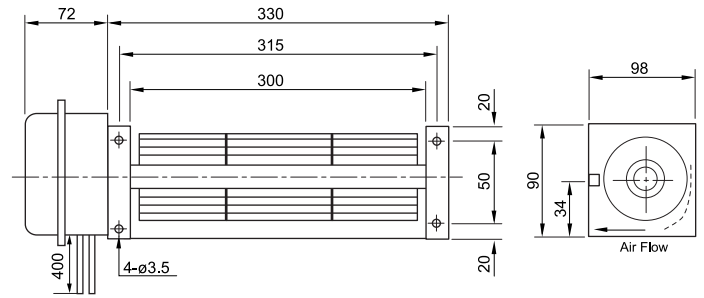

UF6030 Series

Size : 402 x 100 x 90
Unit : mm

Model	Spec.	Rated Voltage V	Frequency Hz	Input Power W	Rated Current A	Locked Current A	Speed RPM	Maximum Air Flow m ³ /min.	Maximum Air Flow CFM	Maximum Pressure mmH ₂ O	Maximum Pressure InchH ₂ O	Noise dB	Weight kg
UF6030CBA12H-L		120	50	35	0.33	0.46	2600	5.0	177	5.0	0.20	50	2.0
			60	37	0.33	0.46	3000	5.5	195	7.5	0.30	53	
UF6030CBA23H-L		230	50	35	0.17	0.22	2600	5.0	177	5.0	0.20	50	2.0
			60	37	0.17	0.22	3000	5.5	195	7.5	0.30	53	