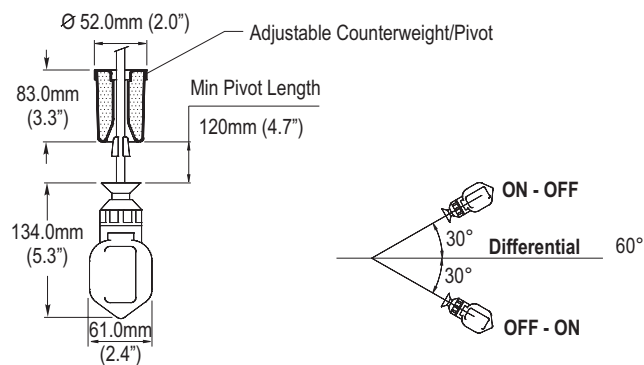

This is designed for use in non-turbulent water, with fairly constant ambient temperature, such as in indoor tanks or covered reservoirs. The switching element is a microswitch, having UL, VDE and CENELEC approvals, with either 10 or 20 Amp contacts, activated by a moving stainless ball and having an electrical life of 200,000 operations.

- **WRAS Approved**
- **Cable mounting**
- **100 metre depth Capability**

Technical Specifications		10 Amp	20 Amp
Switching Power Max.	AC	750 VA	1500 VA
	DC	180W	360W
Switching Current Max. Resistive	Resistive	10 Amps	20 Amps
	DC Inductive	1Amp	2 Amps
	AC Inductive	4 Amps	8 Amps
Switching Voltage Max.	DC	110	110
	AC	250	250

Material Specifications		
Body Material	High Density Polyethylene	
Standard Cable	5 metres PVC sheathed 3 Core	
W cable for Drinking Water	WRAS approved 3 core cable	
U cable for Fuel Oils	Polyurethane sheathed 3 core cable	
Temperature range	°C	0 to 55°C
	°F	+ 32 / +131
Max. working pressure	10bar	

Mechanical Dimensions

All dimensions are in millimeters (inches)

USA

Cynergy3 Components
2320 Paseo de las Americas, Suite 104
San Diego, CA 92154
Sales & Tech Support (866) 258-5057
Email: sales@cynergy3.com

EUROPE - UK

Cynergy3 Components Ltd.
7 Cobham Road
Ferndown Industrial Estate
Wimborne, Dorset BH21 7PE
Telephone +44 (0) 1202 897969
Fax +44 (0) 1202 891918
Email:sales@cynergy3.com