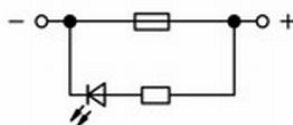

Item no.: 2006-1681/1000-413
 Product description: 2-conductor fuse terminal block for mini-automotive blade-style fuses with test option 24 V with blown fuse indication by LED
 Power consumption LED: 4.8 mA

Produkt kann von Bild abweichen / product may differ

Packing unit 25 pieces

RoHS compliant

Cross section [AWG]	20 - 20 AWG
Cross section to [AWG]	8 AWG
Cross section to [AWG]	8 AWG
Weight	0 g
Width	0.295 in
Cross section [mm ²]	0.5 - 0.5 mm ²
Strip length	0.55 in
Height	1.295 in
Depth	3.791 in
Cross section to [mm ²]	6 mm ²
Width	7.5 mm
Measured shock voltage	8 kV
Cross section to [mm ²]	10 mm ²
Strip length from	13 mm
Strip length to	15 mm
Current intensity EN	25 A
Current intensity EN	30 A
Height	32.9 mm

Depth	96.3 mm
Measured voltage EN	800 V
No. of connection Points	2
No. of potentials	2

Pollution degree	3
Connection method	CAGE CLAMP®S Connection
Wiring method	s + f-st
Connection method	CAGE CLAMP®S Connection
Color	grey
Wiring type	Front-entry
Customs Tariff No.	85369085
Country of Origin	Deutschland
Mounting	TS 35