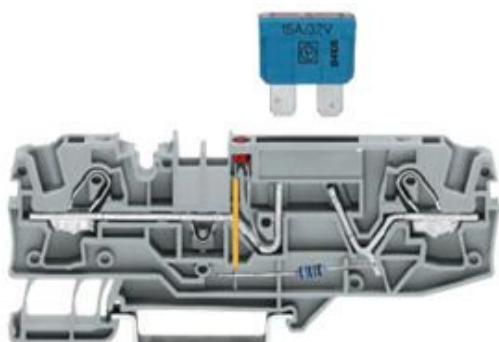

Item no.: 2006-1681/1000-413
 Product description: 2-conductor fuse terminal block for mini-automotive blade-style fuses with test option 24 V with blown fuse indication by LED
 Power consumption LED: 4.8 mA

Produkt kann von Bild abweichen / product may differ

Packing unit 25 pieces

RoHS compliant

Cross section [AWG]	20 - 20 AWG
Cross section to [AWG]	8 AWG
Cross section to [AWG]	8 AWG
Weight	0 g
Width	0.295 in
Cross section [mm ²]	0.5 - 0.5 mm ²
Strip length	0.55 in
Height	1.295 in
Depth	3.791 in
Cross section to [mm ²]	6 mm ²
Width	7.5 mm
Measured shock voltage	8 kV
Cross section to [mm ²]	10 mm ²
Strip length from	13 mm
Strip length to	15 mm
Current intensity EN	25 A
Current intensity EN	30 A
Height	32.9 mm

Depth	96.3 mm
Measured voltage EN	800 V
No. of connection Points	2
No. of potentials	2

Pollution degree	3
Connection method	CAGE CLAMP®S Connection
Wiring method	s + f-st
Connection method	CAGE CLAMP®S Connection
Color	grey
Wiring type	Front-entry
Customs Tariff No.	85369085
Country of Origin	Deutschland
Mounting	TS 35