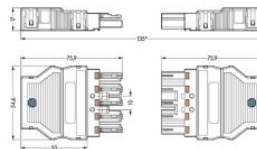

Item no.: 770-135
 Product description: plug with relief housing 5 pole pin spacing 10 mm / 0.394 in
 100% protected against mismatching wire diameter 9-13 mm

Produkt kann von Bild abweichen / product may differ

Packing unit 25 pieces

RoHS compliant

Product group	20 (WINSTA)
pole count	5
Cross section [mm ²]	0.5 - 4 mm ²
Cross section [AWG]	20 - 12 AWG
Connection method	CAGE CLAMP®S Connection
Number of strands	2
Measured voltage EN	400 V
Measured shock voltage	6 kV
Pollution degree	3
Current intensity EN	25 A
Weight	28.965 g
Color	white
No. of connection Points	10
No. of potentials	5
Height	17 mm
Height	0.669 in
Width	54.6 mm
Width	2.15 in
Depth	75.9 mm

Depth	2.988 in
Strip length from	9 mm
Strip length to	9 mm
Strip length	0.35 in

Item number	Admission office	Approval no.	Voltage [V]	Current [A]	Cross section [mm ²]
770-135	ABS	06-HG154986/11-PDA	400	25	0,5-4,0
770-135	CBCertificateVDE	DE1-29543	250/400	25	0,5-4
770-135	CCA		400	25	0,5-4,0
770-135	cURus	E45171	600	20	12
770-135	DNV	E-9217	400	25	4
770-135	GL	42875-02HH	400	25	4
770-135	KEMA		400	25	0,5-4,0
770-135	LR	02/20050(E3)	250	25	2,5
770-135	PRS	TE/1719/880590/08	400	25	0,5-4,0
770-135	PSE	JET0695-43009-1002	600	20	12