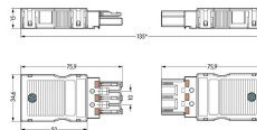

Item no.: 770-133  
 Product description: plug with relief housing 3 pole pin spacing 10 mm / 0.394 in  
 100% protected against mismatching wire diameter 8-12 mm

Produkt kann von Bild abweichen / product may differ

Packing unit 25 pieces

RoHS compliant

Product group	20 (WINSTA)
pole count	3
Cross section [mm <sup>2</sup> ]	0.5 - 4 mm <sup>2</sup>
Cross section [AWG]	20 - 12 AWG
Connection method	CAGE CLAMP®S Connection
Number of strands	2
Measured voltage EN	250 V
Measured shock voltage	4 kV
Pollution degree	3
Current intensity EN	25 A
Weight	19.822 g
Color	white
No. of connection Points	6
No. of potentials	3
Height	15 mm
Height	0.591 in
Width	34.6 mm
Width	1.362 in
Depth	75.9 mm

Depth	2.988 in
Strip length from	9 mm
Strip length to	9 mm
Strip length	0.35 in

Item number	Admission office	Approval no.	Voltage [V]	Current [A]	Cross section [ mm <sup>2</sup> ]
770-133	ABS	06-HG154986/11-PDA	250	25	0,5-4,0
770-133	CBCertificateVDE	DE1-29543	250/400	25	0,5-4
770-133	CCA		250	25	0,5-4,0
770-133	cURus	E45171	600	20	12
770-133	DNV	E-9217	250	25	4
770-133	GL	42875-02HH	250	25	4
770-133	KEMA		250	25	0,5-4,0
770-133	LR	02/20050(E3)	250	25	2,5
770-133	PRS	TE/1719/880590/08	250	25	0,5-4,0
770-133	PSE	JET0695-43009-1001	600	20	12
770-133	VDE	Ausweis.Nr.30726	250/400	16/25	0,5-4,0