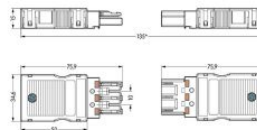

Item no.: 770-123
 Product description: socket with relief housing 3 pole pin spacing 10 mm / 0.394 in
 100% protected against mismatching wire diameter 8-12 mm

Produkt kann von Bild abweichen / product may differ

Packing unit 25 pieces

RoHS compliant

Product group	20 (WINSTA)
pole count	3
Cross section [mm ²]	0.5 - 4 mm ²
Cross section [AWG]	20 - 12 AWG
Connection method	CAGE CLAMP®S Connection
Measured voltage EN	250 V
Measured shock voltage	4 kV
Pollution degree	3
Current intensity EN	25 A
Weight	19.324 g
Color	white
No. of connection Points	6
No. of potentials	3
Height	15 mm
Height	0.591 in
Width	34.6 mm
Width	1.362 in
Depth	75.9 mm
Depth	2.988 in

Strip length from
Strip length to
Strip length

9 mm
9 mm
0.35 in

Item number	Admission office	Approval no.	Voltage [V]	Current [A]	Cross section [mm ²]
770-123	ABS	06-HG154986/11-PDA	250	25	0,5-4,0
770-123	CBCertificateVDE	DE1-29543	250/400	25	0,5-4
770-123	CCA		250	25	0,5-4,0
770-123	cURus	E45171	600	20	12
770-123	DNV	E-9217	250	25	4
770-123	GL	42875-02HH	250	25	4
770-123	KEMA		250	25	0,5-4,0
770-123	LR	02/20050(E3)	250	25	2,5
770-123	PRS	TE/1719/880590/08	250	25	0,5-4,0
770-123	PSE	JET0695-43009-1001	600	20	12
770-123	VDE	Ausweis.Nr.30726	250/400	16/25	0,5-4,0