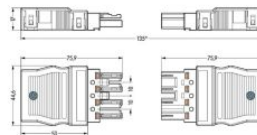

Item no.: 770-114  
 Product description: plug with relief housing 4 pole pin spacing 10 mm / 0.394 in  
 100% protected against mismatching wire diameter 9-13 mm

Produkt kann von Bild abweichen / product may differ

Packing unit 25 pieces

RoHS compliant

Product group	20 (WINSTA)
pole count	4
Cross section [mm <sup>2</sup> ]	0.5 - 4 mm <sup>2</sup>
Cross section [AWG]	20 - 12 AWG
Connection method	CAGE CLAMP®S Connection
Number of strands	2
Measured voltage EN	400 V
Measured shock voltage	6 kV
Pollution degree	3
Current intensity EN	25 A
Weight	24.991 g
Color	black
No. of connection Points	8
No. of potentials	4
Height	17 mm
Height	0.669 in
Width	44.6 mm
Width	1.756 in
Depth	75.9 mm

Depth	2.988 in
Strip length from	9 mm
Strip length to	9 mm
Strip length	0.35 in

Item number	Admission office	Approval no.	Voltage [V]	Current [A]	Cross section [ mm <sup>2</sup> ]
770-114	ABS	06-HG154986/11-PDA	400	25	0,5-4,0
770-114	CBCertificateVDE	DE1-29543	250/400	25	0,5-4
770-114	CCA		400	25	0,5-4,0
770-114	cURus	E45171	600	20	12
770-114	DNV	E-9217	400	25	4
770-114	GL	42875-02HH	400	25	4
770-114	KEMA		400	25	0,5-4,0
770-114	LR	02/20050(E3)	250	25	2,5
770-114	PRS	TE/1719/880590/08	400	25	0,5-4,0
770-114	PSE	JET0695-43009-1002	600	20	12
770-114	VDE	Ausweis.Nr.30726	250/400	16/25	0,5-4,0