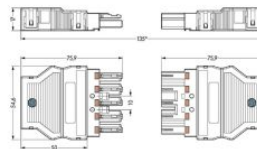

Item no.: 770-105
 Product description: socket with relief housing 5 pole pin spacing 10 mm / 0.394 in
 100% protected against mismatching wire diameter 9-13 mm

Produkt kann von Bild abweichen / product may differ

Packing unit 25 pieces

RoHS compliant

Product group	20 (WINSTA)
pole count	5
Cross section [mm ²]	0.5 - 4 mm ²
Cross section [AWG]	20 - 12 AWG
Connection method	CAGE CLAMP®S Connection
Measured voltage EN	400 V
Measured shock voltage	6 kV
Pollution degree	3
Current intensity EN	25 A
Weight	29.298 g
Color	black
No. of connection Points	10
No. of potentials	5
Height	17 mm
Height	0.669 in
Width	54.6 mm
Width	2.15 in
Depth	75.9 mm
Depth	2.988 in

Strip length from
Strip length to
Strip length

9 mm
9 mm
0.35 in

Item number	Admission office	Approval no.	Voltage [V]	Current [A]	Cross section [mm ²]
770-105	ABS	06-HG154986/11-PDA	400	25	0,5-4,0
770-105	CBCertificateVDE	DE1-29543	250/400	25	0,5-4
770-105	CCA		400	25	0,5-4,0
770-105	cURus	E45171	600	20	12
770-105	DNV	E-9217	400	25	4
770-105	GL	42875-02HH	400	25	4
770-105	KEMA		400	25	0,5-4,0
770-105	LR	02/20050(E3)	250	25	2,5
770-105	PRS	TE/1719/880590/08	400	25	0,5-4,0
770-105	PSE	JET0695-43009-1002	600	20	12
770-105	VDE	Ausweis.Nr.30726	250/400	16/25	0,5-4,0