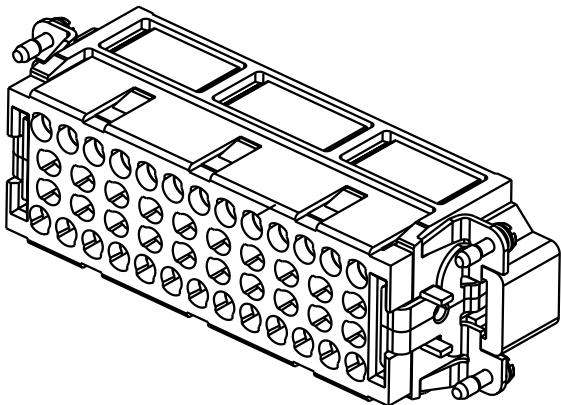

5

4

3

2

1

X (um 180° gedreht)

	All Dimensions in mm Original Size DIN A 4			Techn. Character.		Nicht tolerierte Masse/ Free size tolerances		
				Dat.	Name	Massstab/ Scale		
				Detail.	08.08.02 DY	1:1		
				Insp.	KR			
				Stand.				
				HARTING Electric GmbH & Co. KG D-32339 Espelkamp				
410166						TB 09 32 046 3001		
Mod.	Dat.	Name				Sub. TB 09 32 046 3001 v. 18.06.99		
							Blatt/ page	

X-ON Electronics

Largest Supplier of Electrical and Electronic Components

Click to view similar products for [Rack & Panel Connectors](#) category:

Click to view products by [HARTING](#) manufacturer:

Other Similar products are found below :