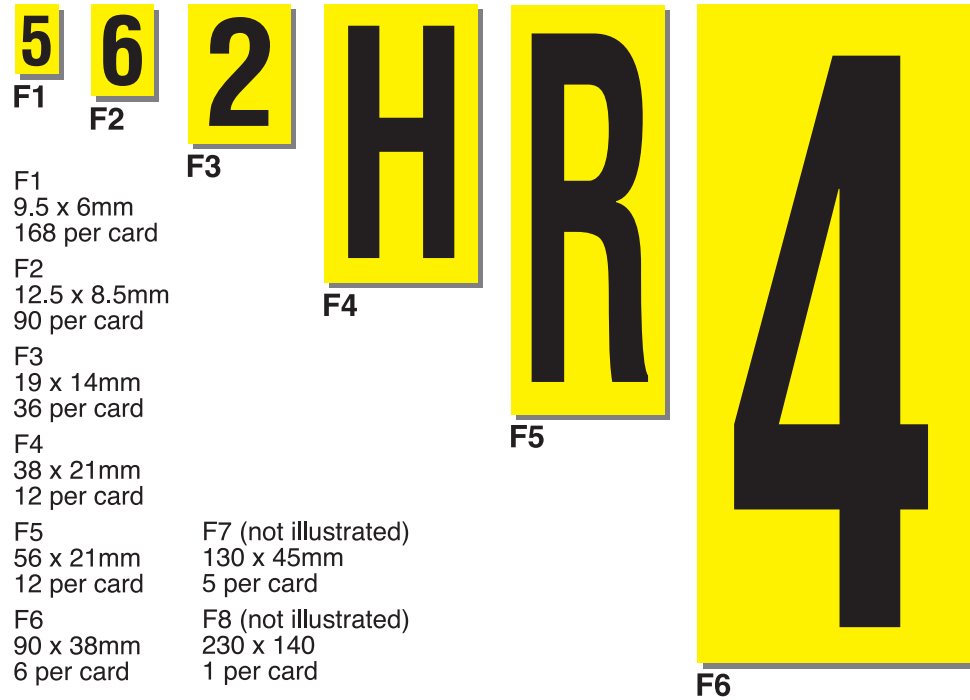

Available From Stock

Self-adhesive Labels - Packs

Ref	Label Size (H x W)	Character Height	Characters Per Card	Colours
F1 Pack A - Z	9.5mm x 6mm	6mm	168	Yellow, White, Red, Green, Blue
F2 Pack A - Z	12.5mm x 8.5mm	9mm	90	Yellow, White, Red, Green, Blue
F3 Pack A - Z	19mm x 14mm	16mm	36	Yellow, White, Red, Green, Blue
F4 Pack A - Z	38mm x 21mm	26mm	12	Yellow, White
F5 Pack A - Z	56mm x 21mm	50mm	12	Yellow, White
F6 Pack A - Z	90mm x 38mm	75mm	6	Yellow, White
F7 Pack A - Z	130mm x 45mm	100mm	5	Yellow
F8 Pack A - Z	230mm x 140mm	160mm	1	Yellow
F1 Pack 0 - 9	9.5mm x 6mm	6mm	168	Yellow, White, Red, Green, Blue
F2 Pack 0 - 9	12.5mm x 8.5mm	9mm	90	Yellow, White, Red, Green, Blue
F3 Pack 0 - 9	19mm x 14mm	16mm	36	Yellow, White, Red, Green, Blue
F4 Pack 0 - 9	38mm x 21mm	26mm	12	Yellow, White
F5 Pack 0 - 9	56mm x 21mm	50mm	12	Yellow, White
F6 Pack 0 - 9	90mm x 38mm	75mm	6	Yellow, White
F7 Pack 0 - 9	130mm x 45mm	100mm	5	Yellow
F8 Pack 0 - 9	230mm x 140mm	160mm	1	Yellow

4 see page 8 for Magnetic Numbers and Letters

Numbers and Letters

Individual Sheets of Characters

- Supplied on sheets of identical characters
- Available in 8 sizes and various colours
- Tough vinyl labels that are easy to apply, but will remove cleanly when necessary
- Suits a multitude of needs

CLEAR IDENTIFICATION

F1
9.5 x 6mm
168 per card

F2
12.5 x 8.5mm
90 per card

F3
19 x 14mm
36 per card

F4
38 x 21mm
12 per card

F5
56 x 21mm
12 per card

F6
90 x 38mm
6 per card

F7 (not illustrated)
130 x 45mm
5 per card

Ref	Label Size (H x W)	Character Height	Characters Per Card	Colours
F1	9.5mm x 6mm	6mm	168	Yellow, White, Red, Green, Blue
F2	12.5mm x 8.5mm	9mm	90	Yellow, White, Red, Green, Blue
F3	19mm x 14mm	16mm	36	Yellow, White, Red, Green, Blue
F4	38mm x 21mm	26mm	12	Yellow, White
F5	56mm x 21mm	50mm	12	Yellow, White
F6	90mm x 38mm	75mm	6	Yellow, White
F7	130mm x 45mm	100mm	5	Yellow
F8	230mm x 140mm	160mm	1	Yellow