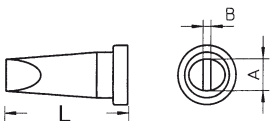

SMT0504A	SMT0504A	A/1, for components 1,0 x 1,2 mm, 12 x 1,0 mm, 1,2 x 1,2 mm, 1,6 x 0,8 mm
----------	----------	---

SMT1206D	SMT1206D	D/1, for components 3,2 x 1,6 mm, 3,2 x 2,5 mm
----------	----------	--

### Barrel for soldering irons WP 80 / WSP 80. For quick exchange of hot soldering tip

Unused tip will be placed in the safety rest inside the barrel.

Order No.	Description
005 87 447 10	Barrel for soldering iron WSP 80

005 87 448 45	Barrel short (40 mm) for WP 80 replacement
---------------	--

005 87 448 46	Barrel long (55 mm) for WP 80 replacement
---------------	---

### LT Soldering Tips for Robot Application

Soldering tips with twist lock. Only for use with robot application.

Order No.	Model	Description	Width A	Thickness B	Length
005 44 441 99	LTR A	Chisel tip	1,6 mm	0,8 mm	17,0 mm
005 44 422 99	LTR B	Chisel tip, 1,5 mm, wettable	2,4 mm	0,8 mm	17,0 mm
005 44 422 71	LTR B	Chisel tip, 6 mm, wettable	2,4 mm	0,8 mm	17,0 mm
005 44 433 99	LTR C	Chisel tip	3,2 mm	0,8 mm	17,0 mm