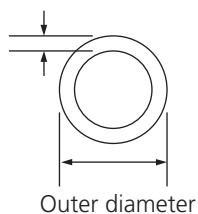

## Spiral wrap Cable protection systems

- For protection of bundles from 4 mm to 130 mm
- Install gapped for greater flexibility or butted for maximum abrasion resistance, insulation and rigidity
- Counter-clockwise cut
- Delivered in bags with Euroslot
- Available in natural and UV-resistant black Polyethylene

Nominal thickness

Pitch

Product Ref.	Colour	Outer diameter [mm]	Pitch [mm]	Nominal thickness [mm]	Min. - max. bundle $\phi$ [mm]	Length [m]
SRPE-6-9	natural	6.0	7.0	0.5	4 - 50	10
SRPE-8-9	natural	8.0	10.8	0.5	6 - 60	10
SRPE-10-9	natural	10.0	11.4	0.8	7.5 - 60	10
SRPE-12-9	natural	12.0	13.9	0.9	9 - 65	10
SRPE-15-9	natural	15.0	15.0	1.0	12 - 70	10
SRPE-19-9	natural	19.0	18.2	1.3	15 - 100	10
SRPE-24-9	natural	24.0	19.6	1.5	20 - 130	10
SRPE-6-0	UV-resistant black	6.0	7.0	0.5	4 - 50	10
SRPE-8-0	UV-resistant black	8.0	10.8	0.5	6 - 60	10
SRPE-10-0	UV-resistant black	10.0	11.4	0.8	7.5 - 60	10
SRPE-12-0	UV-resistant black	12.0	13.9	0.9	9 - 65	10
SRPE-15-0	UV-resistant black	15.0	15.0	1.0	12 - 70	10
SRPE-19-0	UV-resistant black	19.0	18.2	1.3	15 - 100	10
SRPE-24-0	UV-resistant black	24.0	19.6	1.5	20 - 130	10