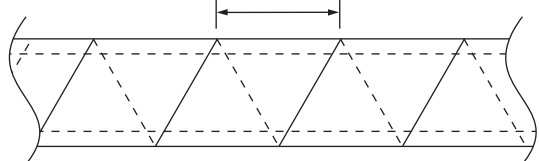

## Spiral wrap Cable protection systems

- For protection of bundles from 4 mm to 130 mm
- Install gapped for greater flexibility or butted for maximum abrasion resistance, insulation and rigidity
- Counter-clockwise cut
- Delivered in bags with Euroslot
- Available in natural and UV-resistant black Polyethylene

Nominal thickness

Pitch

Product Ref.	Colour	Outer diameter [mm]	Pitch [mm]	Nominal thickness [mm]	Min. - max. bundle $\phi$ [mm]	Length [m]
SRPE-6-9	natural	6.0	7.0	0.5	4 - 50	10
SRPE-8-9	natural	8.0	10.8	0.5	6 - 60	10
SRPE-10-9	natural	10.0	11.4	0.8	7.5 - 60	10
SRPE-12-9	natural	12.0	13.9	0.9	9 - 65	10
SRPE-15-9	natural	15.0	15.0	1.0	12 - 70	10
SRPE-19-9	natural	19.0	18.2	1.3	15 - 100	10
SRPE-24-9	natural	24.0	19.6	1.5	20 - 130	10
SRPE-6-0	UV-resistant black	6.0	7.0	0.5	4 - 50	10
SRPE-8-0	UV-resistant black	8.0	10.8	0.5	6 - 60	10
SRPE-10-0	UV-resistant black	10.0	11.4	0.8	7.5 - 60	10
SRPE-12-0	UV-resistant black	12.0	13.9	0.9	9 - 65	10
SRPE-15-0	UV-resistant black	15.0	15.0	1.0	12 - 70	10
SRPE-19-0	UV-resistant black	19.0	18.2	1.3	15 - 100	10
SRPE-24-0	UV-resistant black	24.0	19.6	1.5	20 - 130	10