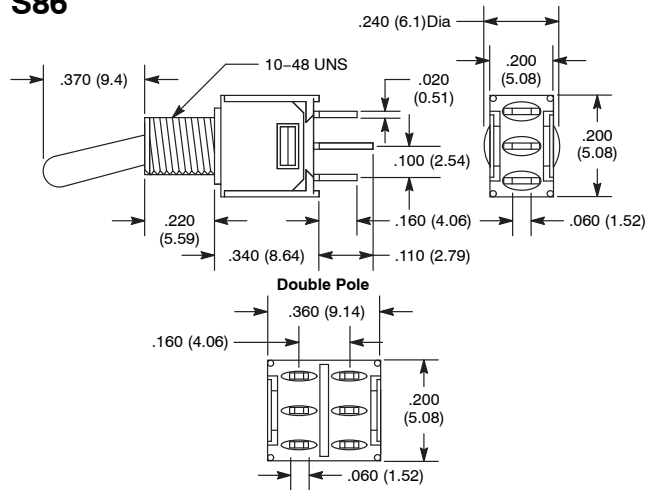

Bat Handle Subminiature Toggle

Features

- Single and Double Pole Types
- Epoxy Sealed Terminals

S86

NTE Type No.	Circuitry	Action			Actuator	Diag No.
54-140	SPST	ON	NONE	OFF	Chrome Plated Brass	S86
54-141	SPDT	ON	NONE	ON	Chrome Plated Brass	S86
54-142	DPDT	ON	NONE	ON	Chrome Plated Brass	S86

SPECIAL NOTE: () = Momentary Function

Specifications

Current Rating: 3A 120VAC or 28VDC, 1.5A 250VAC
Insulation Resistance: 1000 Megohms (min.)
Dielectric Strength: 1500V RMS (min.)
Temperature Rating: -22° to +185°F (-30° to +85°C)
Electrical Life: 30,000 cycles (min.)
Terminal Type: Solder Lug
Mounting Hole: .192 (4.9)

Bat Handle Subminiature Toggle

Features

- Epoxy Sealed Terminals

S95

NTE Type No.	Circuitry	Action			Actuator	Diag No.
54-395	SPST	ON	NONE	OFF	Chrome Plated Brass	S95

Specifications

Current Rating: 5A 120VAC or 28VDC, 2A 250VAC
Insulation Resistance: 1000 Megohms (min.)
Dielectric Strength: 1000V RMS (min.)
Temperature Rating: -22° to +266°F (-30° to +130°C)
Electrical Life: 50,000 cycles (min.)
Terminal Type: Solder Lug
Mounting Hole: .250 (6.35)