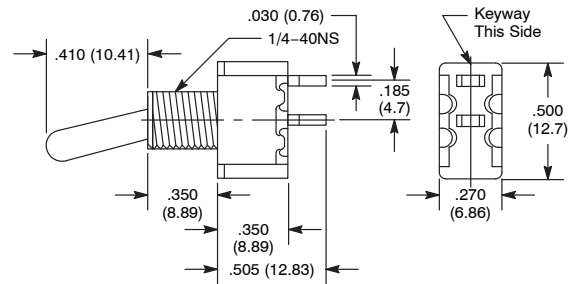

Bat Handle Subminiature Toggle

Features

- Epoxy Sealed Terminals

S95

NTE Type No.	Circuitry	Action			Actuator	Diag No.
54-395	SPST	ON	NONE	OFF	Chrome Plated Brass	S95

Specifications

Current Rating: 5A 120VAC or 28VDC, 2A 250VAC
Insulation Resistance: 1000 Megohms (min.)
Dielectric Strength: 1000V RMS (min.)
Temperature Rating: -22° to +266°F (-30° to +130°C)
Electrical Life: 50,000 cycles (min.)
Terminal Type: Solder Lug
Mounting Hole: .250 (6.35)