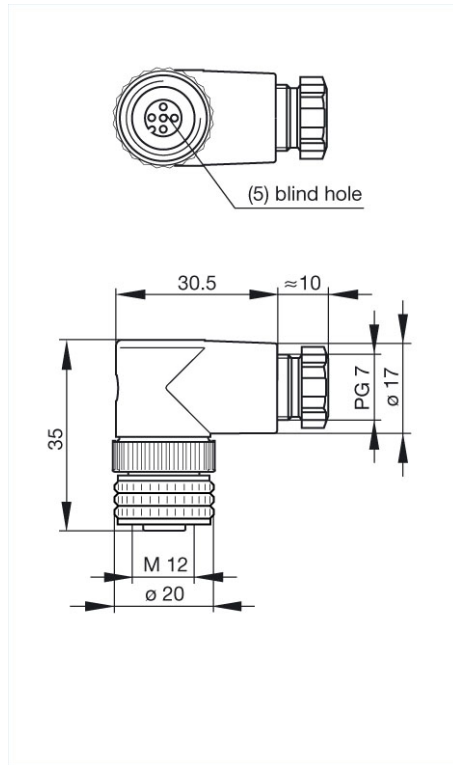

HIRSCHMANN

A BELDEN BRAND

Industrial Connecting Solutions: Circular Connectors: M8 - M12 Connectors: M12 Connectors: M12 Circular connector (M12 E-Series)-with screw locking: Angled cable socket, self-assembled: ELWIKA 4012

PG7 schwarz/black

<https://www.e-catalog.beldensolutions.com:443/link/57078-24228-256281-256292-256304-24445-24446-24262-36387/en/conf/ui/state>

Picture

Drawing

Belden Deutschland GmbH

Im Gewerbepark 2
58579 Schalksmühle
Germany
Phone: +49 7127/14-1806
E-Mail: icos-sales@belden.com

The information published in the websites has been compiled as carefully as possible. It is subject to alteration without notice in technical as well as in price-related/commercial respect. The complete information and data were available on user documentation. Mandatory information can only be obtained by a concrete query.